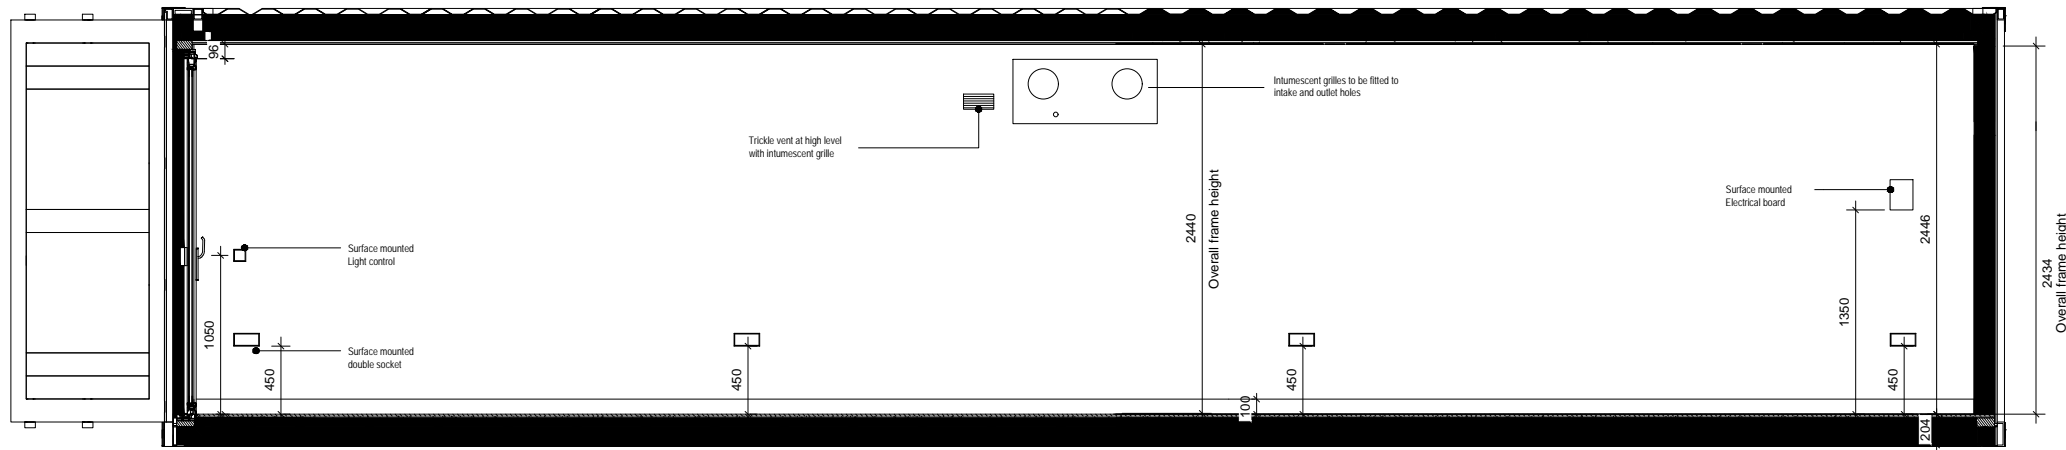

project
 BLOC SPACES
 blocspaces.com
 LONDON UK

title
 WS-300-E2-S4-7016
 30 SQ M Work Space

scale paper

status revision

drawing no

GENERAL NOTE:

External Colour: RAL7016
 Internal Colour (Walls, ceiling): RAL9010
 Internal Colour (Floor): RAL7016
 Internal Colour: (Window Frames) RAL901

project
 BLOC SPACES
 blocspaces.com
 LONDON UK

title
 WS-300-E2-S4-7016
 30 SQ M Work Space

scale paper

status revision

drawing no

SCALE 1 : 50
 40ft Container Elev 02

SCALE 1 : 50
 40ft Container Elev 01

SCALE 1 : 50
 40ft Container Elev 03