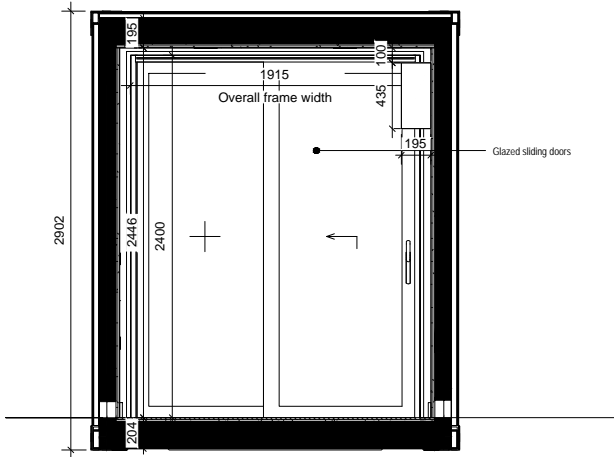

project
 BLOC SPACES
 blocspaces.com
 LONDON UK

title
 WS-300-E2-S4-7016
 30 SQ M Work Space

scale paper

status revision

drawing no

GENERAL NOTE:

External Colour: RAL7016
 Internal Colour (Walls, ceiling): RAL9010
 Internal Colour (Floor): RAL7016
 Internal Colour: (Window Frames) RAL901

project
 BLOC SPACES
 blocspaces.com
 LONDON UK

title
 WS-300-E2-S4-7016
 30 SQ M Work Space

scale paper

status revision

drawing no

SCALE 1 : 50
 40ft Container Elev 02

SCALE 1 : 50
 40ft Container Elev 01

SCALE 1 : 50
 40ft Container Elev 03

SCALE 1 : 50
 40ft Container Elev 04