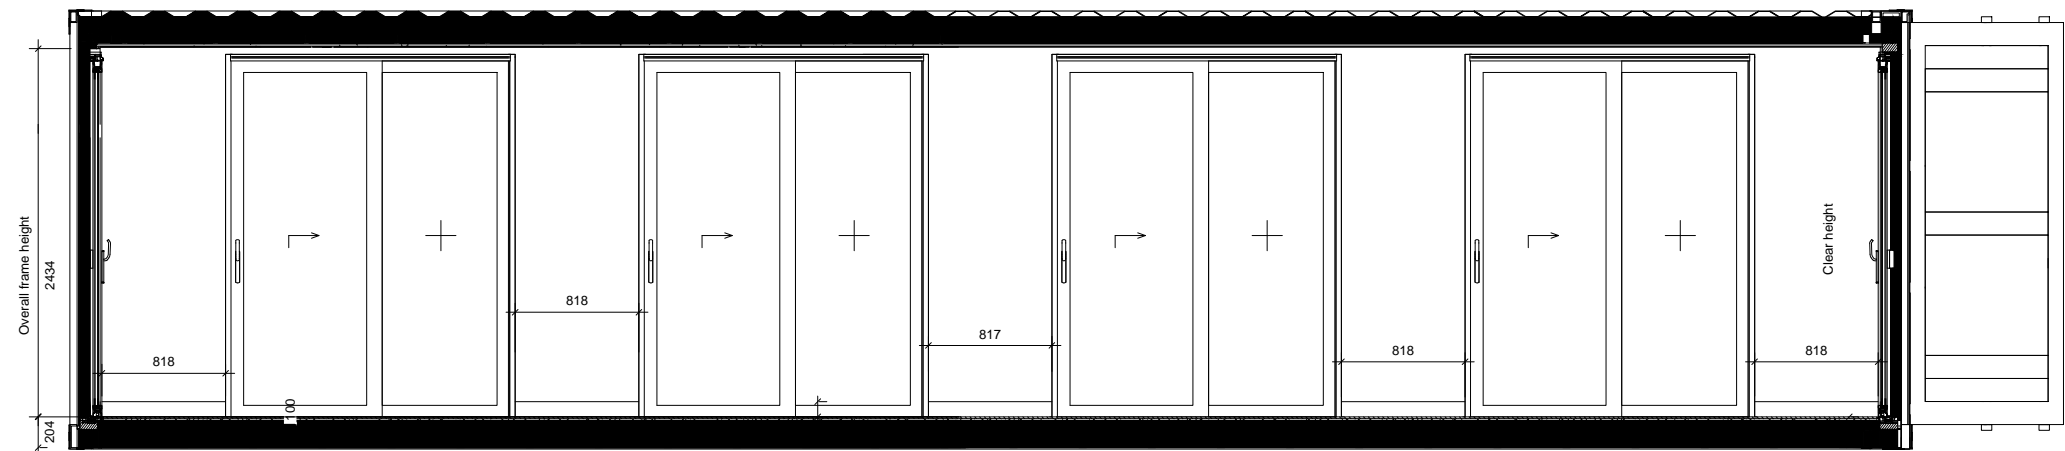

project
 BLOC SPACES
 blocspaces.com
 LONDON UK

title
 WS-300-E2-S4-7016
 30 SQ M Work Space

scale paper

status revision

drawing no

GENERAL NOTE:

External Colour: RAL7016
 Internal Colour (Walls, ceiling): RAL9010
 Internal Colour (Floor): RAL7016
 Internal Colour: (Window Frames) RAL901

project
 BLOC SPACES
 blocspaces.com
 LONDON UK

title
 WS-300-E2-S4-7016
 30 SQ M Work Space

scale paper

status revision

drawing no

SCALE 1 : 50
 40ft Container Elev 02

SCALE 1 : 50
 40ft Container Elev 01

SCALE 1 : 50
 40ft Container Elev 03