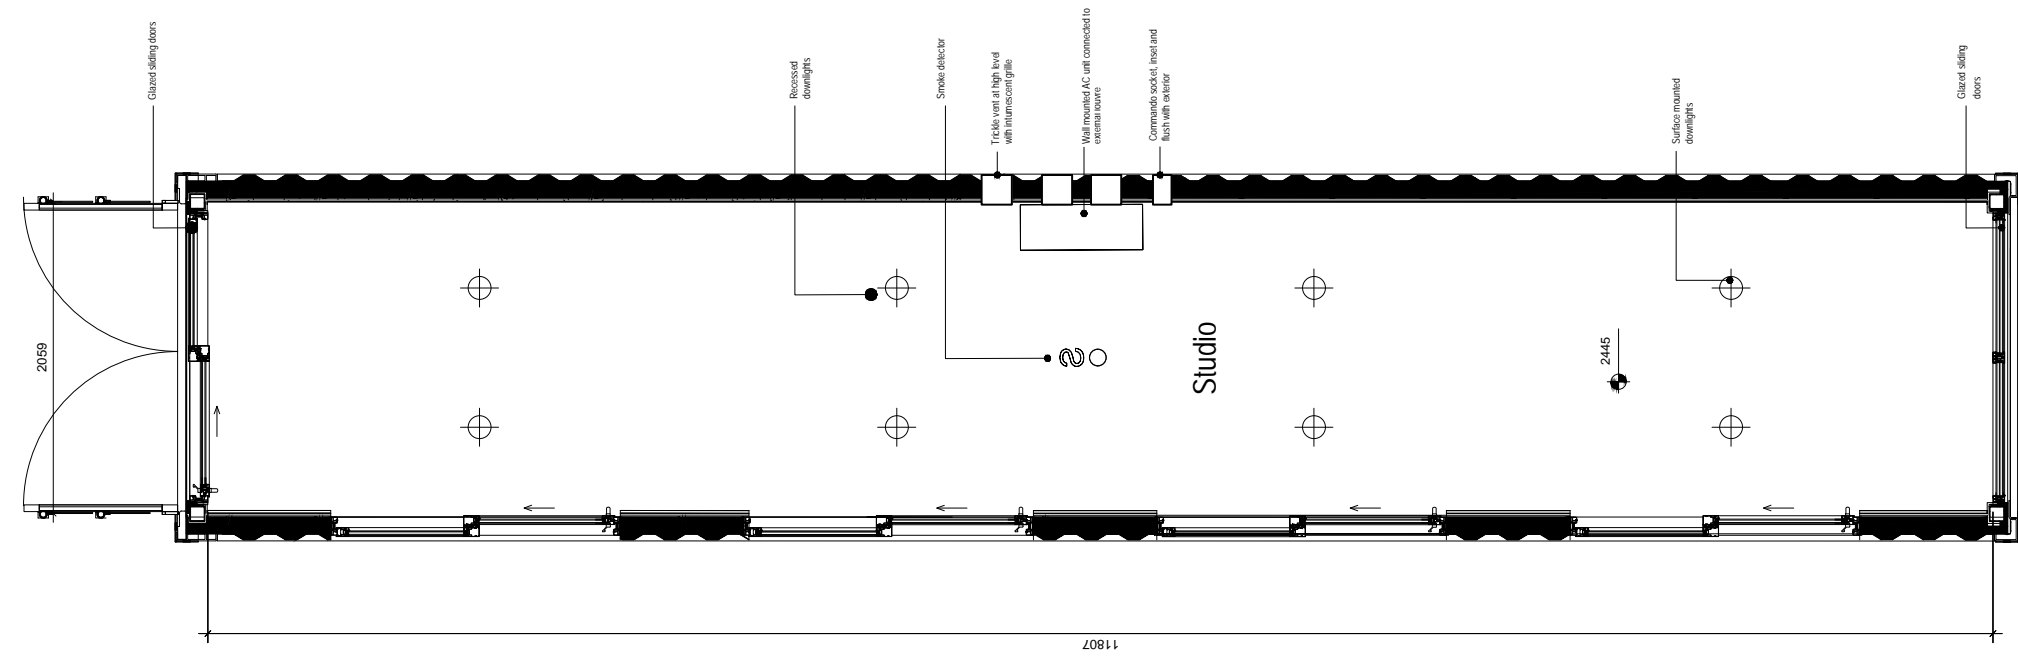

GENERAL NOTE:

External Colour: RAL7016
 Internal Colour (Walls, ceiling): RAL9010
 Internal Colour (Floor): RAL7016
 Internal Colour: (Window Frames) RAL901

SCALE 1 : 50
 40ft Container Ceiling

SCALE 1 : 50
 40ft Container Plan

project
 BLOC SPACES
 blocspaces.com
 LONDON UK

title
 WS-300-E2-S4-7016
 30 SQ M Work Space

scale paper

status revision

drawing no

GENERAL NOTE:

External Colour: RAL7016
 Internal Colour (Walls, ceiling): RAL9010
 Internal Colour (Floor): RAL7016
 Internal Colour: (Window Frames) RAL901

project
 BLOC SPACES
 blocspaces.com
 LONDON UK

title
 WS-300-E2-S4-7016
 30 SQ M Work Space

scale paper

status revision

drawing no

SCALE 1 : 50
 40ft Container Elev 02

SCALE 1 : 50
 40ft Container Elev 01

SCALE 1 : 50
 40ft Container Elev 03

SCALE 1 : 50
 40ft Container Elev 04