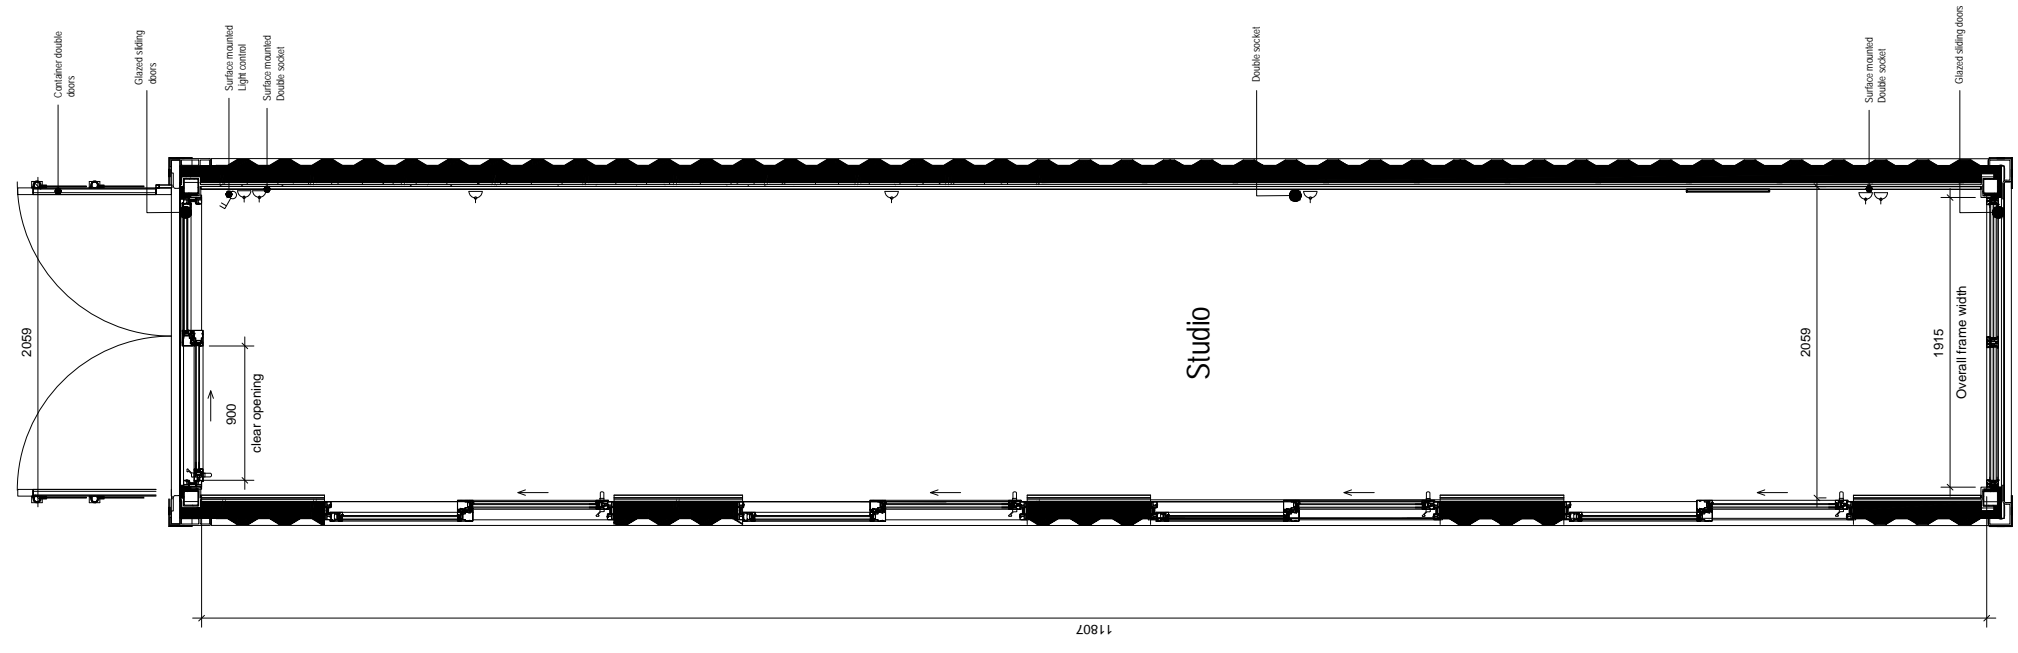

GENERAL NOTE:

External Colour: RAL7016
 Internal Colour (Walls, ceiling): RAL9010
 Internal Colour (Floor): RAL7016
 Internal Colour: (Window Frames) RAL901

SCALE 1 : 50
 40ft Container Ceiling

SCALE 1 : 50
 40ft Container Plan

project
 BLOC SPACES
 blocspaces.com
 LONDON UK

title
 WS-300-E2-S4-7016
 30 SQ M Work Space

scale paper

status revision

drawing no

GENERAL NOTE:

External Colour: RAL7016
 Internal Colour (Walls, ceiling): RAL9010
 Internal Colour (Floor): RAL7016
 Internal Colour: (Window Frames) RAL901

project
 BLOC SPACES
 blocspaces.com
 LONDON UK

title
 WS-300-E2-S4-7016
 30 SQ M Work Space

scale paper

status revision

drawing no

SCALE 1 : 50
 40ft Container Elev 02

SCALE 1 : 50
 40ft Container Elev 01

SCALE 1 : 50
 40ft Container Elev 03

SCALE 1 : 50
 40ft Container Elev 04