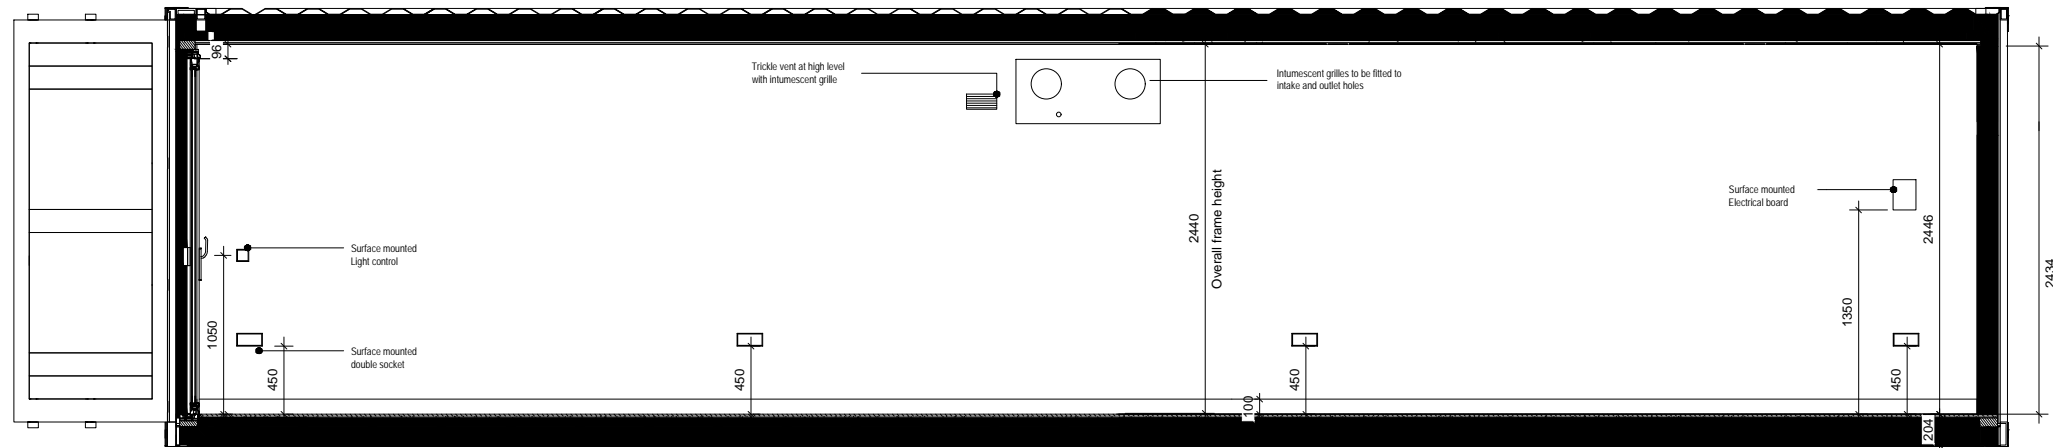

SCALE 1 : 50  
 40ft Container Plan

project  
 BLOC SPACES  
 blocspaces.com  
 LONDON UK

title  
 WS-300-E2-S3-7016  
 30 SQ M Work Space

scale paper

status revision

drawing no

**GENERAL NOTE:**

External Colour: RAL7016  
 Internal Colour (Walls, ceiling): RAL9010  
 Internal Colour (Floor): RAL7016  
 Internal Colour: (Window Frames) RAL901

SCALE 1 : 50  
 40ft Container Elev 02

SCALE 1 : 50  
 40ft Container Elev 01

SCALE 1 : 50  
 40ft Container Elev 03

SCALE 1 : 50  
 40ft Container Elev 04

project	
BLOC SPACES	
blocspaces.com	
LONDON UK	
title	
WS-300-E2-S3-7016	
30 SQ M Work Space	
scale	paper
status	revision
drawing no	