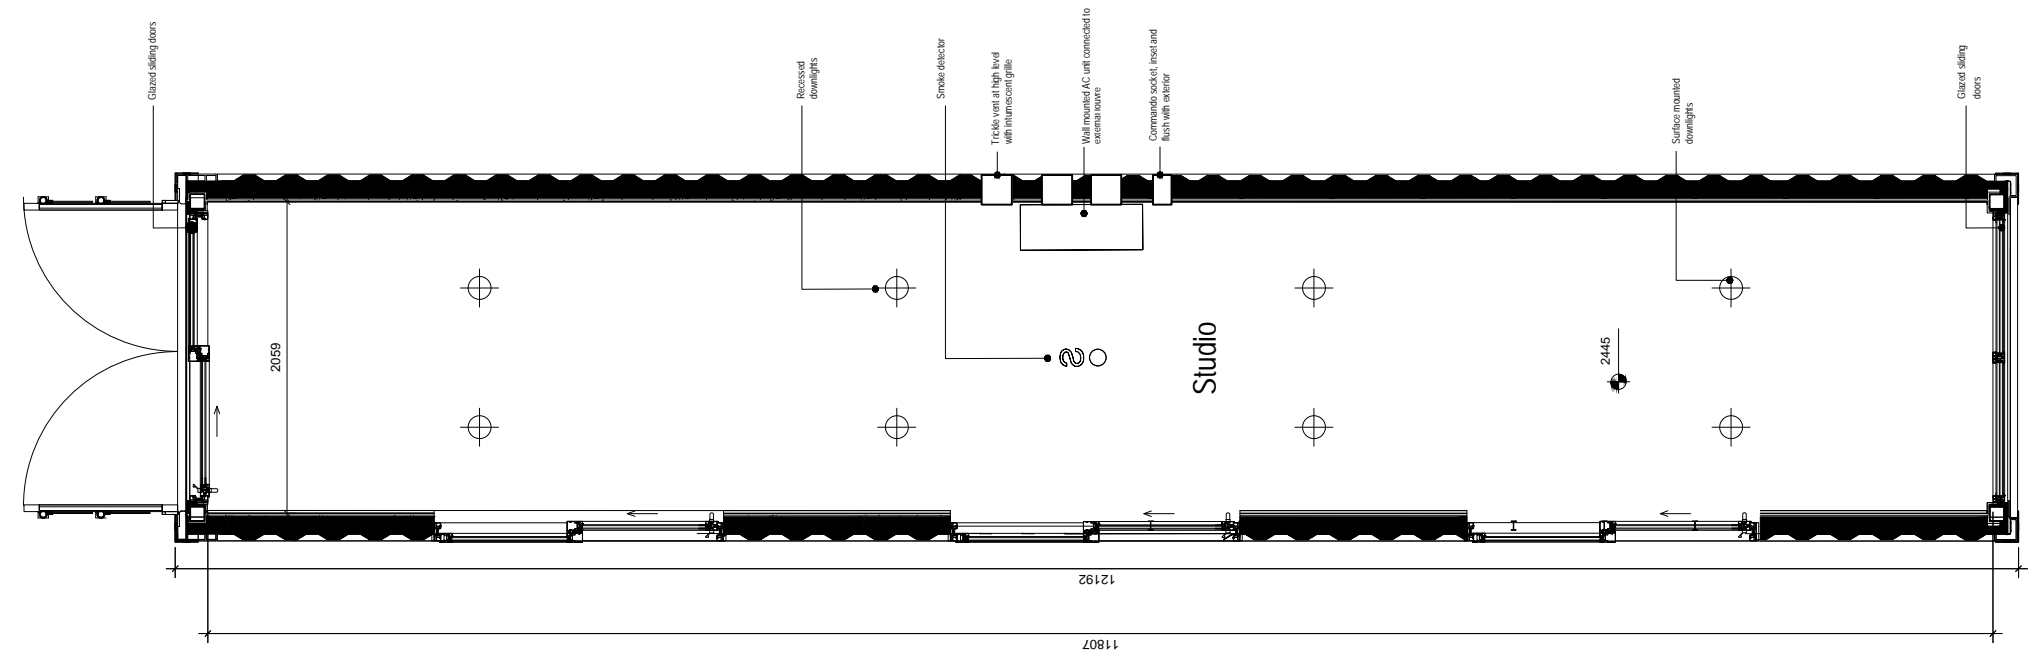

**GENERAL NOTE:**

External Colour: RAL7016  
 Internal Colour (Walls, ceiling): RAL9010  
 Internal Colour (Floor): RAL7016  
 Internal Colour: (Window Frames) RAL901

SCALE 1 : 50  
 40ft Container Ceiling

SCALE 1 : 50  
 40ft Container Plan

project  
 BLOC SPACES  
 blocspaces.com  
 LONDON UK

title  
 WS-300-E2-S3-7016  
 30 SQ M Work Space

scale paper

status revision

drawing no

**GENERAL NOTE:**

External Colour: RAL7016  
 Internal Colour (Walls, ceiling): RAL9010  
 Internal Colour (Floor): RAL7016  
 Internal Colour: (Window Frames) RAL901

SCALE 1 : 50  
 40ft Container Elev 02

SCALE 1 : 50  
 40ft Container Elev 01

SCALE 1 : 50  
 40ft Container Elev 03

SCALE 1 : 50  
 40ft Container Elev 04

project	
BLOC SPACES	
blocspaces.com	
LONDON UK	
title	
WS-300-E2-S3-7016	
30 SQ M Work Space	
scale	paper
status	revision
drawing no	