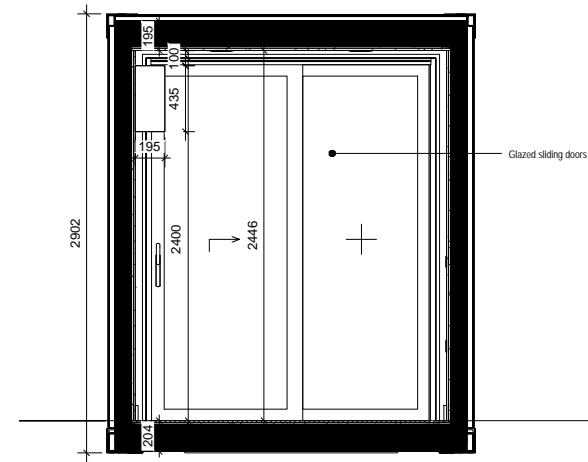

SCALE 1 : 50  
 40ft Container Plan

project  
 BLOC SPACES  
 blocspaces.com  
 LONDON UK

title  
 WS-300-E2-S3-7016  
 30 SQ M Work Space

scale paper

status revision

drawing no

**GENERAL NOTE:**

External Colour: RAL7016  
 Internal Colour (Walls, ceiling): RAL9010  
 Internal Colour (Floor): RAL7016  
 Internal Colour: (Window Frames) RAL901

SCALE 1 : 50  
 40ft Container Elev 02

SCALE 1 : 50  
 40ft Container Elev 01

SCALE 1 : 50  
 40ft Container Elev 03

SCALE 1 : 50  
 40ft Container Elev 04

project	
BLOC SPACES	
blocspaces.com	
LONDON UK	
title	
WS-300-E2-S3-7016	
30 SQ M Work Space	
scale	paper
status	revision
drawing no	