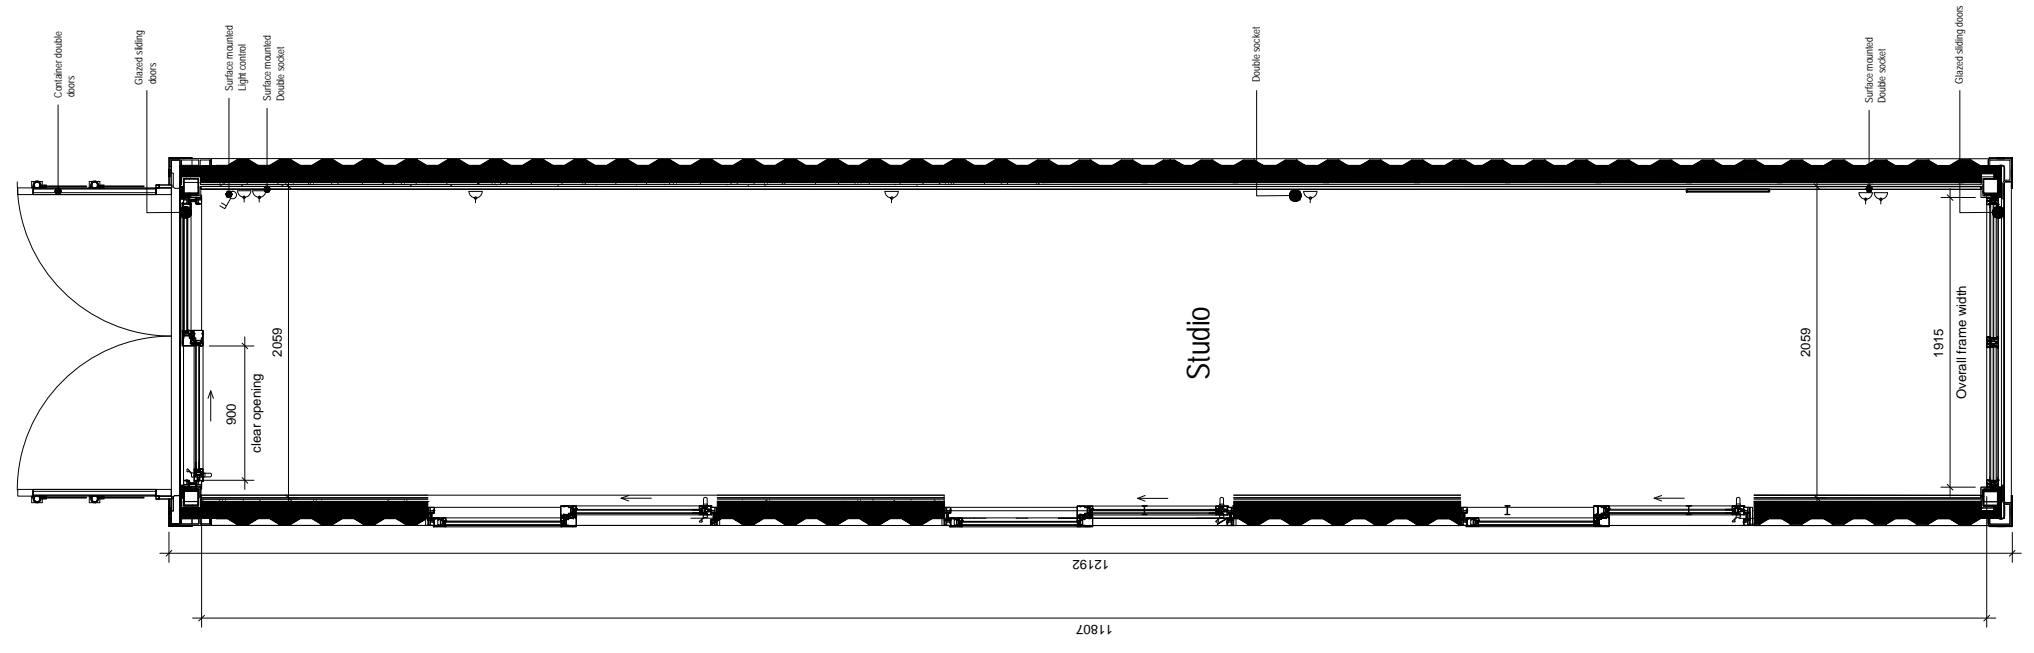

**GENERAL NOTE:**

External Colour: RAL7016  
 Internal Colour (Walls, ceiling): RAL9010  
 Internal Colour (Floor): RAL7016  
 Internal Colour: (Window Frames) RAL901

SCALE 1 : 50  
 40ft Container Ceiling

SCALE 1 : 50  
 40ft Container Plan

project  
 BLOC SPACES  
 blocspaces.com  
 LONDON UK

title  
 WS-300-E2-S3-7016  
 30 SQ M Work Space

scale paper

status revision

drawing no

**GENERAL NOTE:**

External Colour: RAL7016  
 Internal Colour (Walls, ceiling): RAL9010  
 Internal Colour (Floor): RAL7016  
 Internal Colour: (Window Frames) RAL901

SCALE 1 : 50  
 40ft Container Elev 02

SCALE 1 : 50  
 40ft Container Elev 01

SCALE 1 : 50  
 40ft Container Elev 03

SCALE 1 : 50  
 40ft Container Elev 04

project	
BLOC SPACES	
blocspaces.com	
LONDON UK	
title	
WS-300-E2-S3-7016	
30 SQ M Work Space	
scale	paper
status	revision
drawing no	