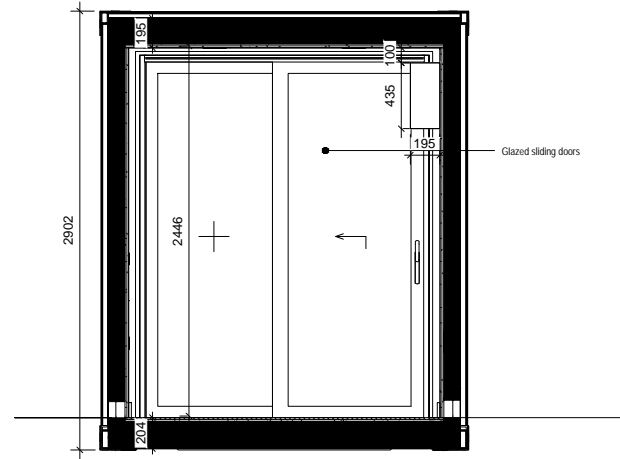

SCALE 1 : 50  
 40ft Container Plan

project  
 BLOC SPACES  
 blocspaces.com  
 LONDON UK

title  
 WS-300-E2-S3-7016  
 30 SQ M Work Space

scale paper

status revision

drawing no

**GENERAL NOTE:**

External Colour: RAL7016  
 Internal Colour (Walls, ceiling): RAL9010  
 Internal Colour (Floor): RAL7016  
 Internal Colour: (Window Frames) RAL901

SCALE 1 : 50  
 40ft Container Elev 02

SCALE 1 : 50  
 40ft Container Elev 01

SCALE 1 : 50  
 40ft Container Elev 03

SCALE 1 : 50  
 40ft Container Elev 04

project	
BLOC SPACES	
blocspaces.com	
LONDON UK	
title	
WS-300-E2-S3-7016	
30 SQ M Work Space	
scale	paper
status	revision
drawing no	