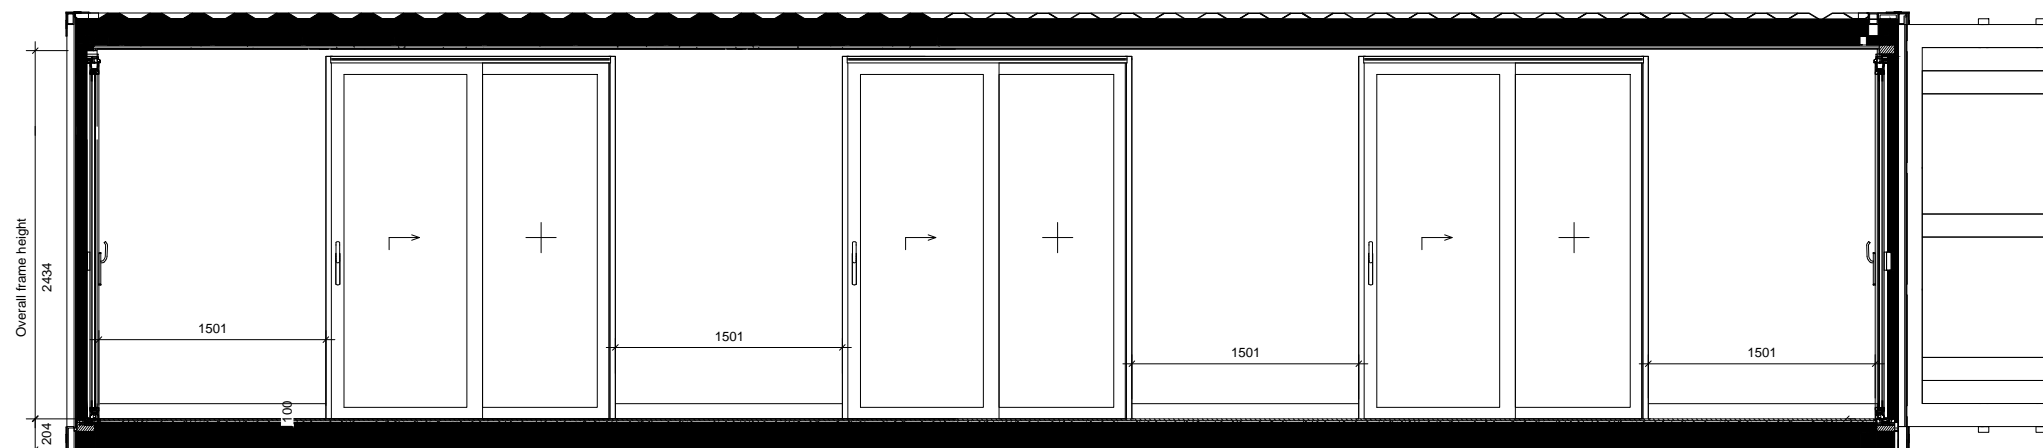

**GENERAL NOTE:**

External Colour: RAL7016  
 Internal Colour (Walls, ceiling): RAL9010  
 Internal Colour (Floor): RAL7016  
 Internal Colour: (Window Frames) RAL901

SCALE 1 : 50  
 40ft Container Ceiling

SCALE 1 : 50  
 40ft Container Plan

project  
 BLOC SPACES  
 blocspaces.com  
 LONDON UK

title  
 WS-300-E2-S3-7016  
 30 SQ M Work Space

scale paper

status revision

drawing no

**GENERAL NOTE:**

External Colour: RAL7016  
 Internal Colour (Walls, ceiling): RAL9010  
 Internal Colour (Floor): RAL7016  
 Internal Colour: (Window Frames) RAL901

SCALE 1 : 50  
 40ft Container Elev 02

SCALE 1 : 50  
 40ft Container Elev 01

SCALE 1 : 50  
 40ft Container Elev 03

SCALE 1 : 50  
 40ft Container Elev 04

project	
BLOC SPACES	
blocspaces.com	
LONDON UK	
title	
WS-300-E2-S3-7016	
30 SQ M Work Space	
scale	paper
status	revision
drawing no	