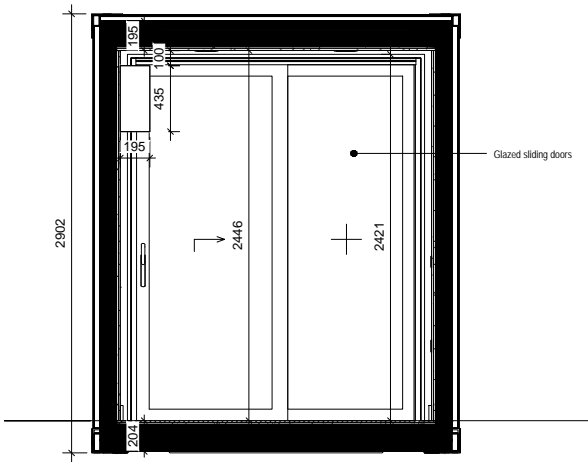

SCALE 1 : 50  
 40ft Container Plan

project	BLOC SPACES blocspaces.com LONDON UK
title	WS-300-E2-S2-7016 30 SQ M Work Space
scale	paper
status	revision
drawing no	

**GENERAL NOTE:**

External Colour: RAL7016  
 Internal Colour (Walls, ceiling): RAL9010  
 Internal Colour (Floor): RAL7016  
 Internal Colour: (Window Frames) RAL901

project  
 BLOC SPACES  
 blocspaces.com  
 LONDON UK

title  
 WS-300-E2-S2-7016  
 30 SQ M Work Space

scale paper

status revision

drawing no

SCALE 1 : 50  
 40ft Container Elev 02

SCALE 1 : 50  
 40ft Container Elev 01

SCALE 1 : 50  
 40ft Container Elev 03

SCALE 1 : 50  
 40ft Container Elev 04