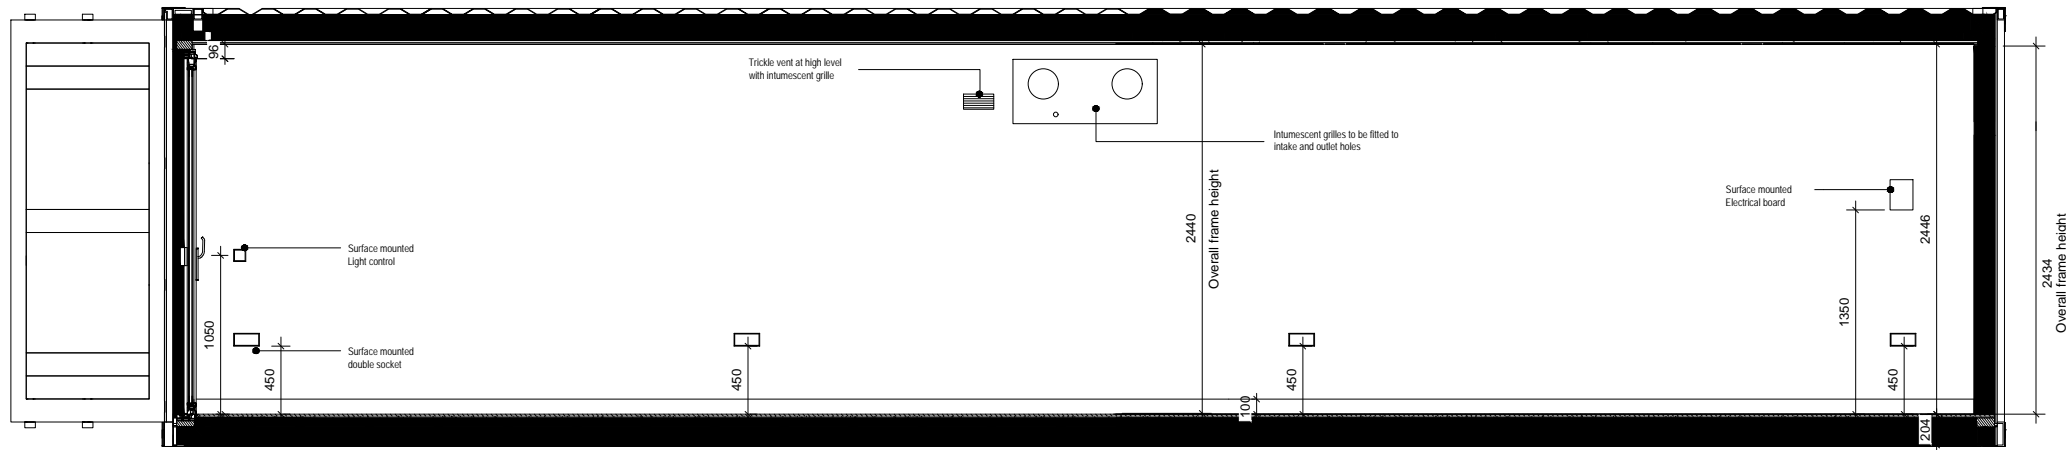

SCALE 1 : 50  
 40ft Container Plan

project	BLOC SPACES blocspaces.com LONDON UK
title	WS-300-E2-S2-7016 30 SQ M Work Space
scale	paper
status	revision
drawing no	

**GENERAL NOTE:**

External Colour: RAL7016  
 Internal Colour (Walls, ceiling): RAL9010  
 Internal Colour (Floor): RAL7016  
 Internal Colour: (Window Frames) RAL901

project  
 BLOC SPACES  
 blocspaces.com  
 LONDON UK

title  
 WS-300-E2-S2-7016  
 30 SQ M Work Space

scale paper

status revision

drawing no

SCALE 1 : 50  
 40ft Container Elev 02

SCALE 1 : 50  
 40ft Container Elev 01

SCALE 1 : 50  
 40ft Container Elev 03

SCALE 1 : 50  
 40ft Container Elev 04