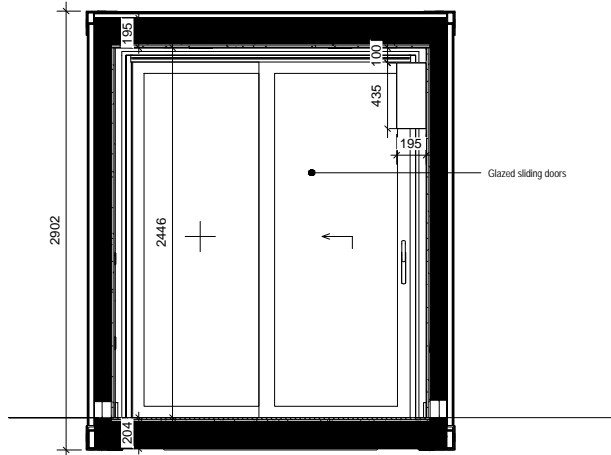

SCALE 1 : 50  
 40ft Container Plan

project	BLOC SPACES blocspaces.com LONDON UK
title	WS-300-E2-S2-7016 30 SQ M Work Space
scale	paper
status	revision
drawing no	

**GENERAL NOTE:**

External Colour: RAL7016  
 Internal Colour (Walls, ceiling): RAL9010  
 Internal Colour (Floor): RAL7016  
 Internal Colour: (Window Frames) RAL901

project  
 BLOC SPACES  
 blocspaces.com  
 LONDON UK

title  
 WS-300-E2-S2-7016  
 30 SQ M Work Space

scale paper

status revision

drawing no

SCALE 1 : 50  
 40ft Container Elev 02

SCALE 1 : 50  
 40ft Container Elev 01

SCALE 1 : 50  
 40ft Container Elev 03

SCALE 1 : 50  
 40ft Container Elev 04