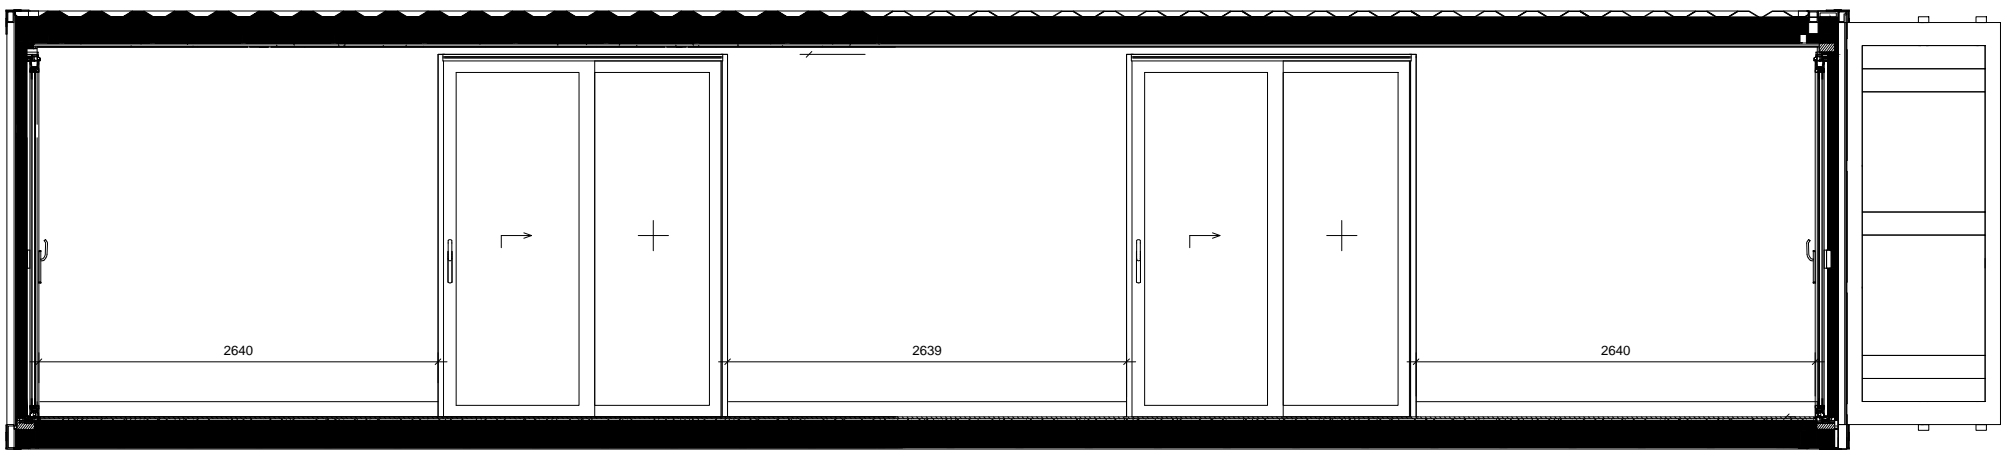

SCALE 1 : 50  
 40ft Container Plan

project	BLOC SPACES blocspaces.com LONDON UK
title	WS-300-E2-S2-7016 30 SQ M Work Space
scale	paper
status	revision
drawing no	

**GENERAL NOTE:**

External Colour: RAL7016  
 Internal Colour (Walls, ceiling): RAL9010  
 Internal Colour (Floor): RAL7016  
 Internal Colour: (Window Frames) RAL901

project  
 BLOC SPACES  
 blocspaces.com  
 LONDON UK

title  
 WS-300-E2-S2-7016  
 30 SQ M Work Space

scale paper

status revision

drawing no

SCALE 1 : 50  
 40ft Container Elev 02

SCALE 1 : 50  
 40ft Container Elev 01

SCALE 1 : 50  
 40ft Container Elev 03

SCALE 1 : 50  
 40ft Container Elev 04