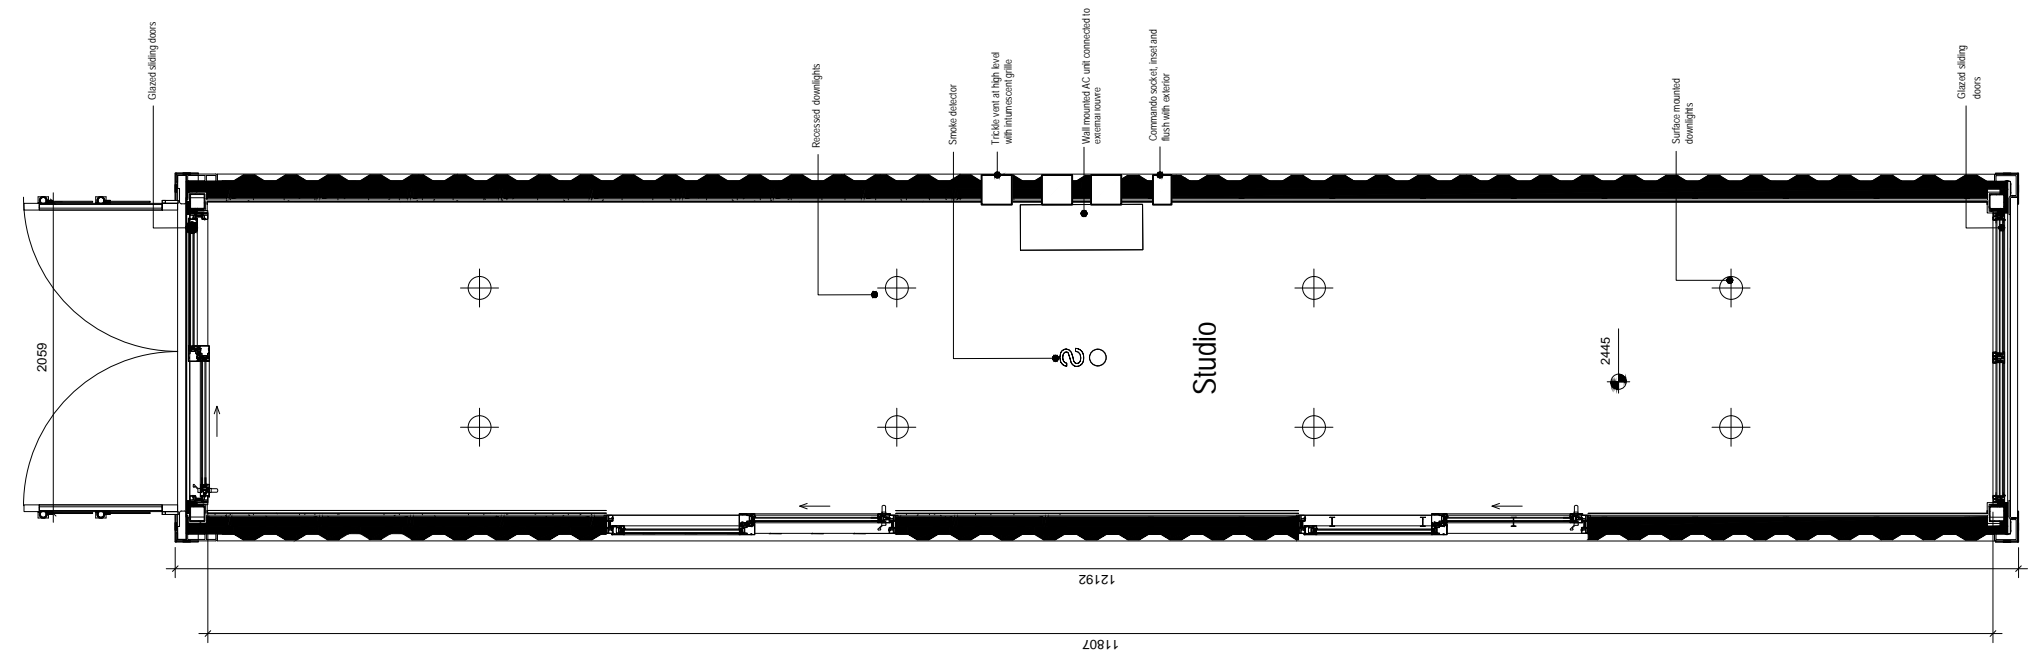

**GENERAL NOTE:**

External Colour: RAL7016  
 Internal Colour (Walls, ceiling): RAL9010  
 Internal Colour (Floor): RAL7016  
 Internal Colour: (Window Frames) RAL901

SCALE 1 : 50  
 40ft Container Ceiling

SCALE 1 : 50  
 40ft Container Plan

project	BLOC SPACES blocspaces.com LONDON UK
title	WS-300-E2-S2-7016 30 SQ M Work Space
scale	paper
status	revision
drawing no	

**GENERAL NOTE:**

External Colour: RAL7016  
 Internal Colour (Walls, ceiling): RAL9010  
 Internal Colour (Floor): RAL7016  
 Internal Colour: (Window Frames) RAL901

project  
 BLOC SPACES  
 blocspaces.com  
 LONDON UK

title  
 WS-300-E2-S2-7016  
 30 SQ M Work Space

scale paper

status revision

drawing no

SCALE 1 : 50  
 40ft Container Elev 02

SCALE 1 : 50  
 40ft Container Elev 01

SCALE 1 : 50  
 40ft Container Elev 03

SCALE 1 : 50  
 40ft Container Elev 04