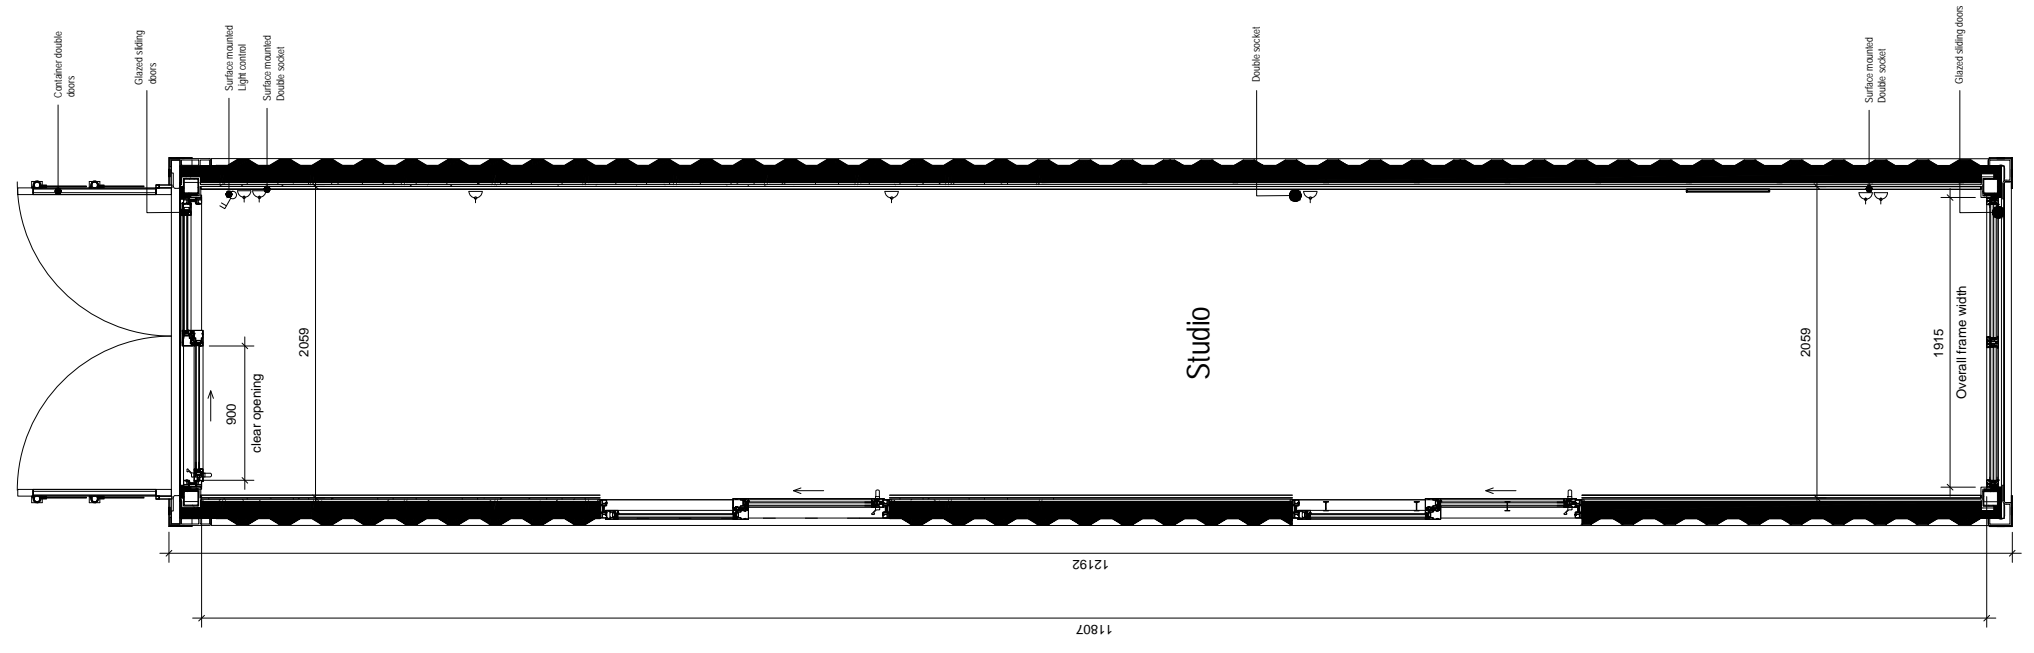

**GENERAL NOTE:**

External Colour: RAL7016  
 Internal Colour (Walls, ceiling): RAL9010  
 Internal Colour (Floor): RAL7016  
 Internal Colour: (Window Frames) RAL901

SCALE 1 : 50  
 40ft Container Ceiling

SCALE 1 : 50  
 40ft Container Plan

project	BLOC SPACES blocspaces.com LONDON UK
title	WS-300-E2-S2-7016 30 SQ M Work Space
scale	paper
status	revision
drawing no	

**GENERAL NOTE:**

External Colour: RAL7016  
 Internal Colour (Walls, ceiling): RAL9010  
 Internal Colour (Floor): RAL7016  
 Internal Colour: (Window Frames) RAL901

project  
 BLOC SPACES  
 blocspaces.com  
 LONDON UK

title  
 WS-300-E2-S2-7016  
 30 SQ M Work Space

scale paper

status revision

drawing no

SCALE 1 : 50  
 40ft Container Elev 02

SCALE 1 : 50  
 40ft Container Elev 01

SCALE 1 : 50  
 40ft Container Elev 03

SCALE 1 : 50  
 40ft Container Elev 04