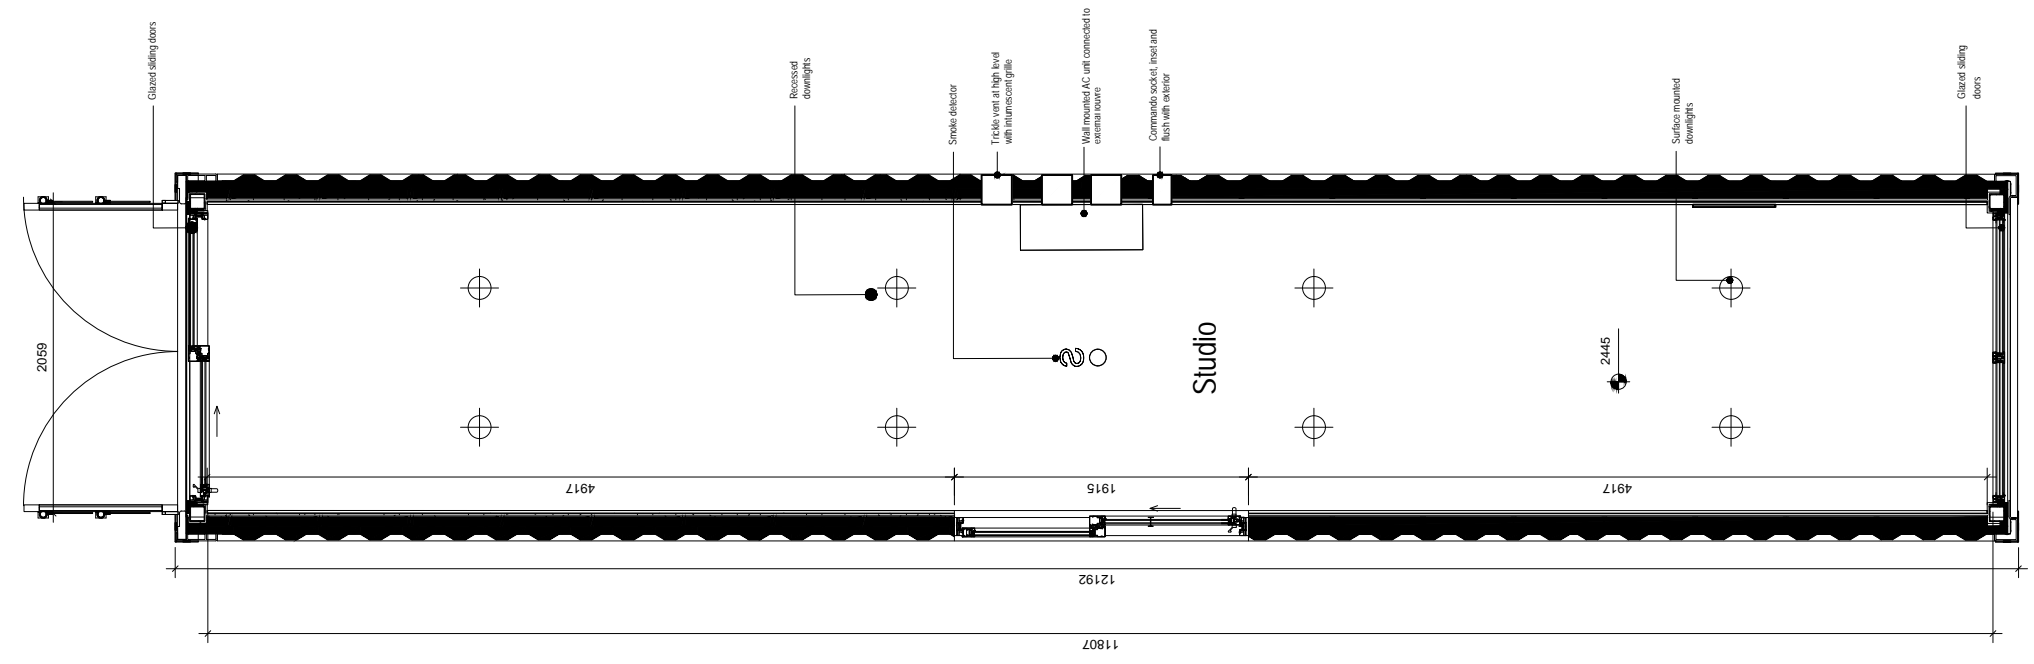

GENERAL NOTE:

External Colour: RAL7016
 Internal Colour (Walls, ceiling): RAL9010
 Internal Colour (Floor): RAL7016
 Internal Colour: (Window Frames) RAL901

SCALE 1 : 50
 40ft Container Ceiling

SCALE 1 : 50
 40ft Container Plan

project	BLOC SPACES blocspaces.com LONDON UK
title	WS-300-E2-S1-7016 30 SQ M Work Space
scale	paper
status	revision
drawing no	

GENERAL NOTE:

External Colour: RAL7016
 Internal Colour (Walls, ceiling): RAL9010
 Internal Colour (Floor): RAL7016
 Internal Colour: (Window Frames) RAL901

project	
BLOC SPACES	
blocspaces.com	
LONDON UK	
title	
WS-300-E2-S1-7016	
30 SQ M Work Space	
scale	paper
status	revision
drawing no	

SCALE 1 : 50
 40ft Container Elev 02

SCALE 1 : 50
 40ft Container Elev 01

SCALE 1 : 50
 40ft Container Elev 03

SCALE 1 : 50
 40ft Container Elev 04