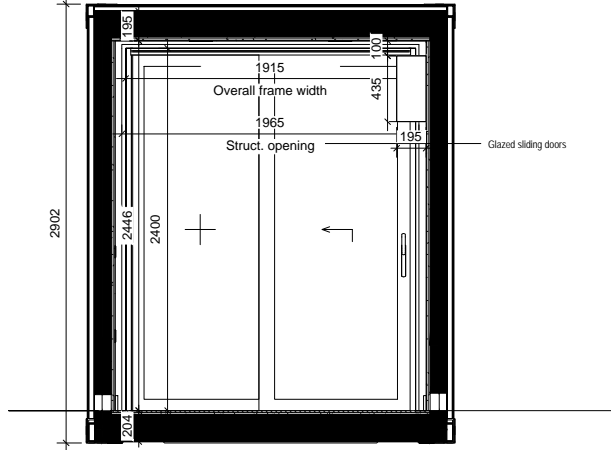

GENERAL NOTE:

External Colour: RAL7016
 Internal Colour (Walls, ceiling): RAL9010
 Internal Colour (Floor): RAL7016
 Internal Colour: (Window Frames) RAL901

SCALE 1 : 50
 40ft Container Ceiling

SCALE 1 : 50
 40ft Container Plan

project	BLOC SPACES blocspaces.com LONDON UK
title	WS-300-E2-S1-7016 30 SQ M Work Space
scale	paper
status	revision
drawing no	

GENERAL NOTE:

External Colour: RAL7016
 Internal Colour (Walls, ceiling): RAL9010
 Internal Colour (Floor): RAL7016
 Internal Colour: (Window Frames) RAL901

project	
BLOC SPACES	
blocspaces.com	
LONDON UK	
title	
WS-300-E2-S1-7016	
30 SQ M Work Space	
scale	paper
status	revision
drawing no	

SCALE 1 : 50
 40ft Container Elev 02

SCALE 1 : 50
 40ft Container Elev 01

SCALE 1 : 50
 40ft Container Elev 03

SCALE 1 : 50
 40ft Container Elev 04