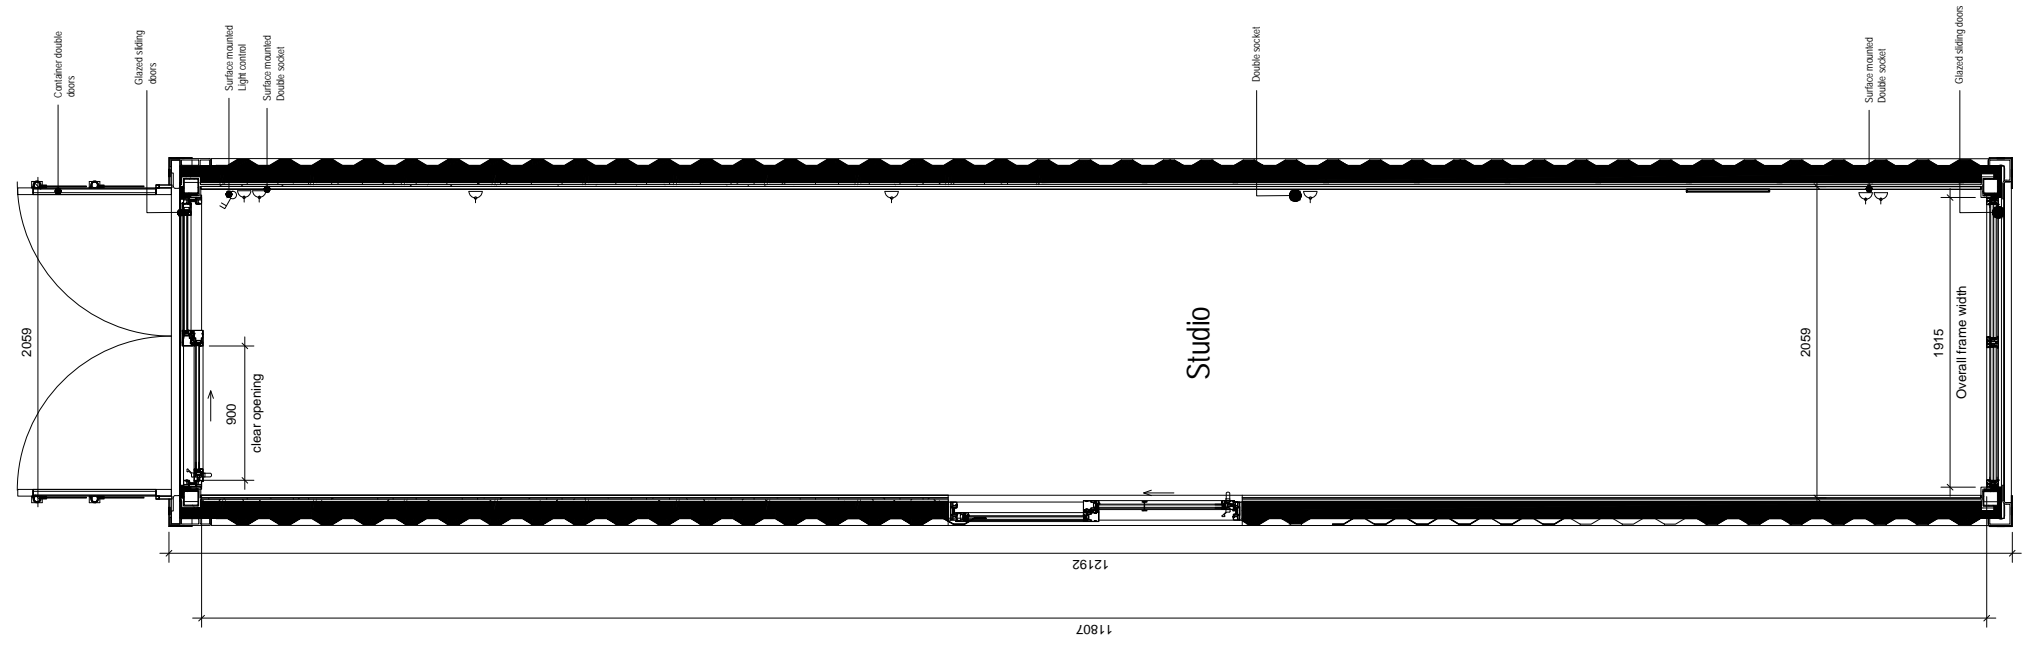

GENERAL NOTE:

External Colour: RAL7016
 Internal Colour (Walls, ceiling): RAL9010
 Internal Colour (Floor): RAL7016
 Internal Colour: (Window Frames) RAL901

SCALE 1 : 50
 40ft Container Ceiling

SCALE 1 : 50
 40ft Container Plan

project	BLOC SPACES blocspaces.com LONDON UK
title	WS-300-E2-S1-7016 30 SQ M Work Space
scale	paper
status	revision
drawing no	

GENERAL NOTE:

External Colour: RAL7016
 Internal Colour (Walls, ceiling): RAL9010
 Internal Colour (Floor): RAL7016
 Internal Colour: (Window Frames) RAL901

project	
BLOC SPACES	
blocspaces.com	
LONDON UK	
title	
WS-300-E2-S1-7016	
30 SQ M Work Space	
scale	paper
status	revision
drawing no	

SCALE 1 : 50
 40ft Container Elev 02

SCALE 1 : 50
 40ft Container Elev 01

SCALE 1 : 50
 40ft Container Elev 03

SCALE 1 : 50
 40ft Container Elev 04