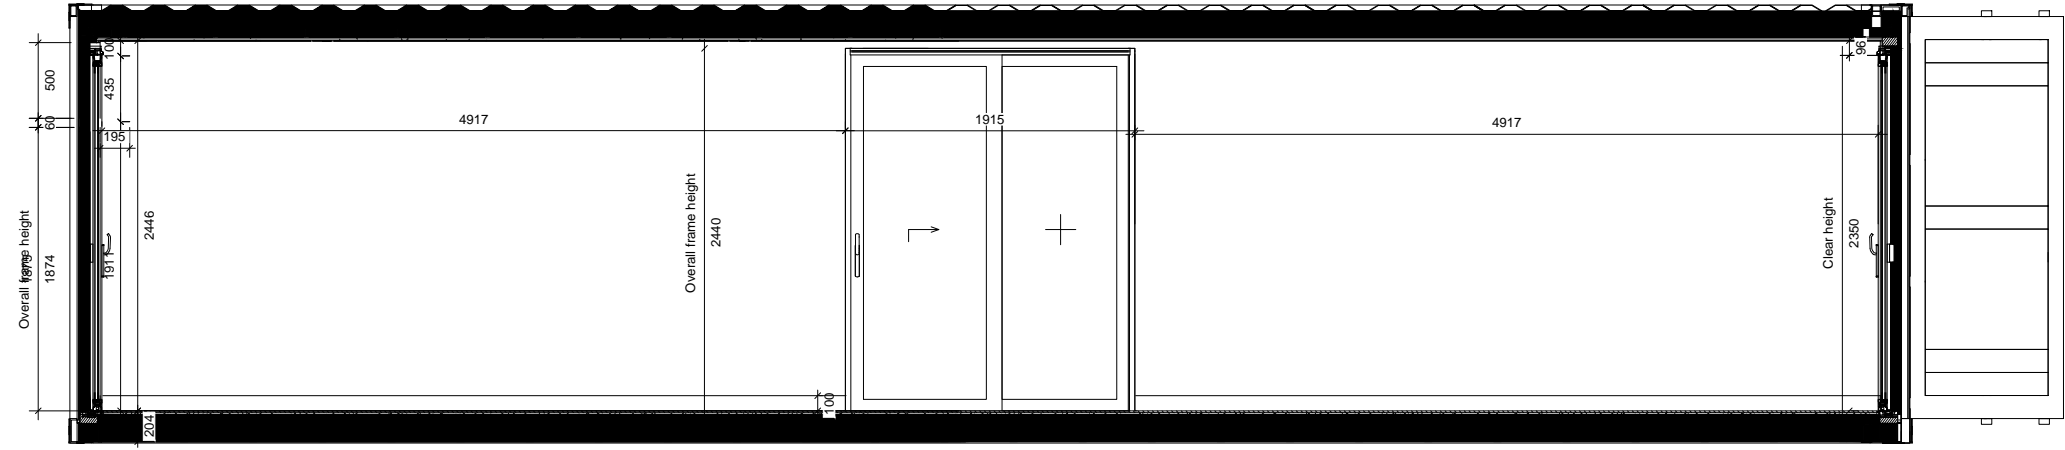

project	BLOC SPACES blocspaces.com LONDON UK
title	WS-300-E2-S1-7016 30 SQ M Work Space
scale	paper
status	revision
drawing no	

GENERAL NOTE:

External Colour: RAL7016
 Internal Colour (Walls, ceiling): RAL9010
 Internal Colour (Floor): RAL7016
 Internal Colour: (Window Frames) RAL901

project	
BLOC SPACES	
blocspaces.com	
LONDON UK	
title	
WS-300-E2-S1-7016	
30 SQ M Work Space	
scale	paper
status	revision
drawing no	

SCALE 1 : 50
 40ft Container Elev 02

SCALE 1 : 50
 40ft Container Elev 01

SCALE 1 : 50
 40ft Container Elev 03

SCALE 1 : 50
 40ft Container Elev 04