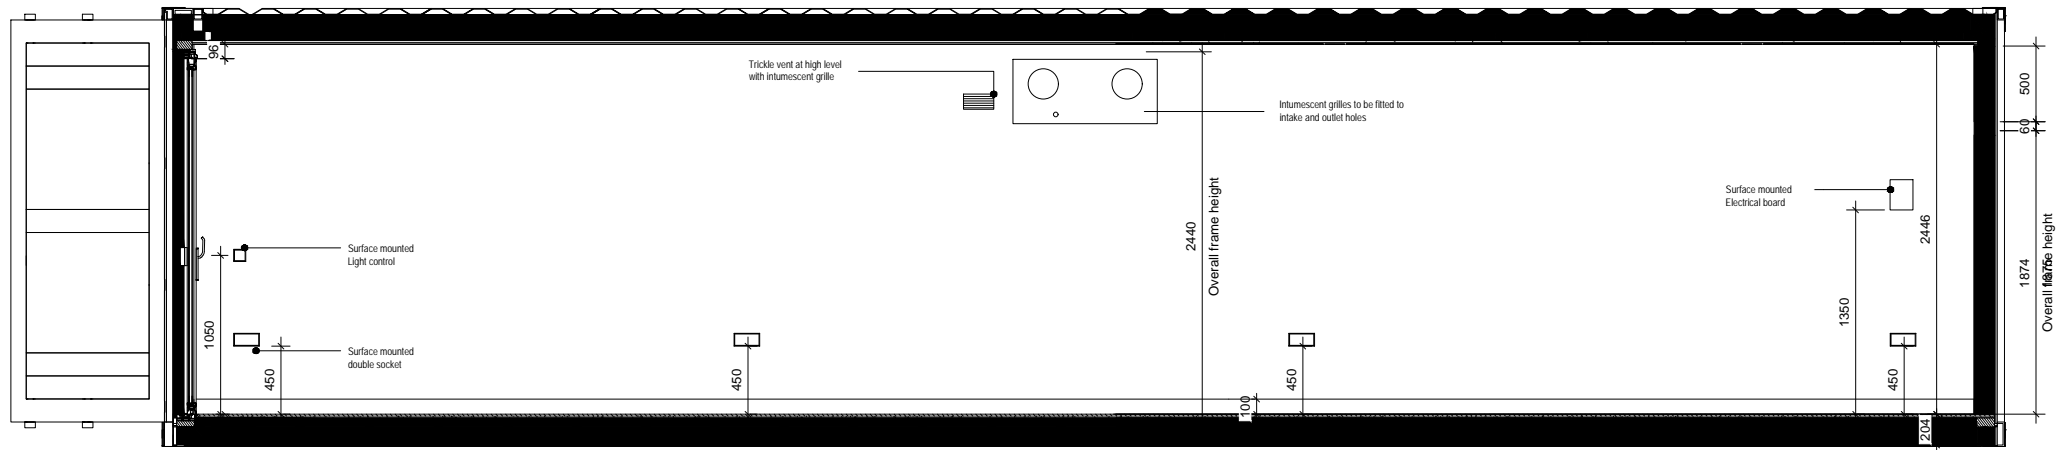

project	BLOC SPACES blocspaces.com LONDON UK
title	WS-300-E2-S1-7016 30 SQ M Work Space
scale	paper
status	revision
drawing no	

GENERAL NOTE:

External Colour: RAL7016
 Internal Colour (Walls, ceiling): RAL9010
 Internal Colour (Floor): RAL7016
 Internal Colour: (Window Frames) RAL901

project	
BLOC SPACES	
blocspaces.com	
LONDON UK	
title	
WS-300-E2-S1-7016	
30 SQ M Work Space	
scale	paper
status	revision
drawing no	

SCALE 1 : 50
 40ft Container Elev 02

SCALE 1 : 50
 40ft Container Elev 01

SCALE 1 : 50
 40ft Container Elev 03

SCALE 1 : 50
 40ft Container Elev 04