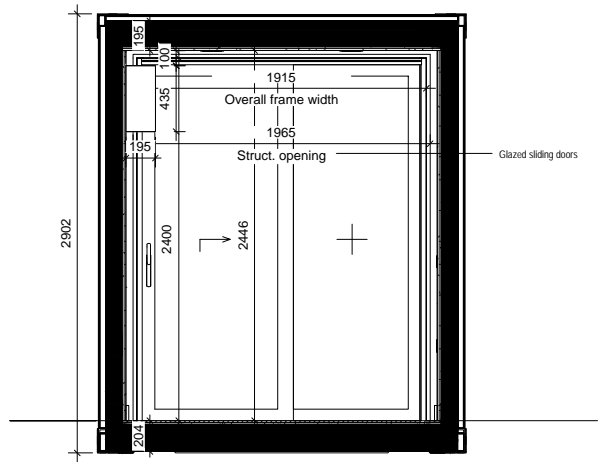

project	BLOC SPACES blocspaces.com LONDON UK
title	WS-300-E2-S1-7016 30 SQ M Work Space
scale	paper
status	revision
drawing no	

GENERAL NOTE:

External Colour: RAL7016
 Internal Colour (Walls, ceiling): RAL9010
 Internal Colour (Floor): RAL7016
 Internal Colour: (Window Frames) RAL901

project	
BLOC SPACES	
blocspaces.com	
LONDON UK	
title	
WS-300-E2-S1-7016	
30 SQ M Work Space	
scale	paper
status	revision
drawing no	

SCALE 1 : 50
 40ft Container Elev 02

SCALE 1 : 50
 40ft Container Elev 01

SCALE 1 : 50
 40ft Container Elev 03

SCALE 1 : 50
 40ft Container Elev 04