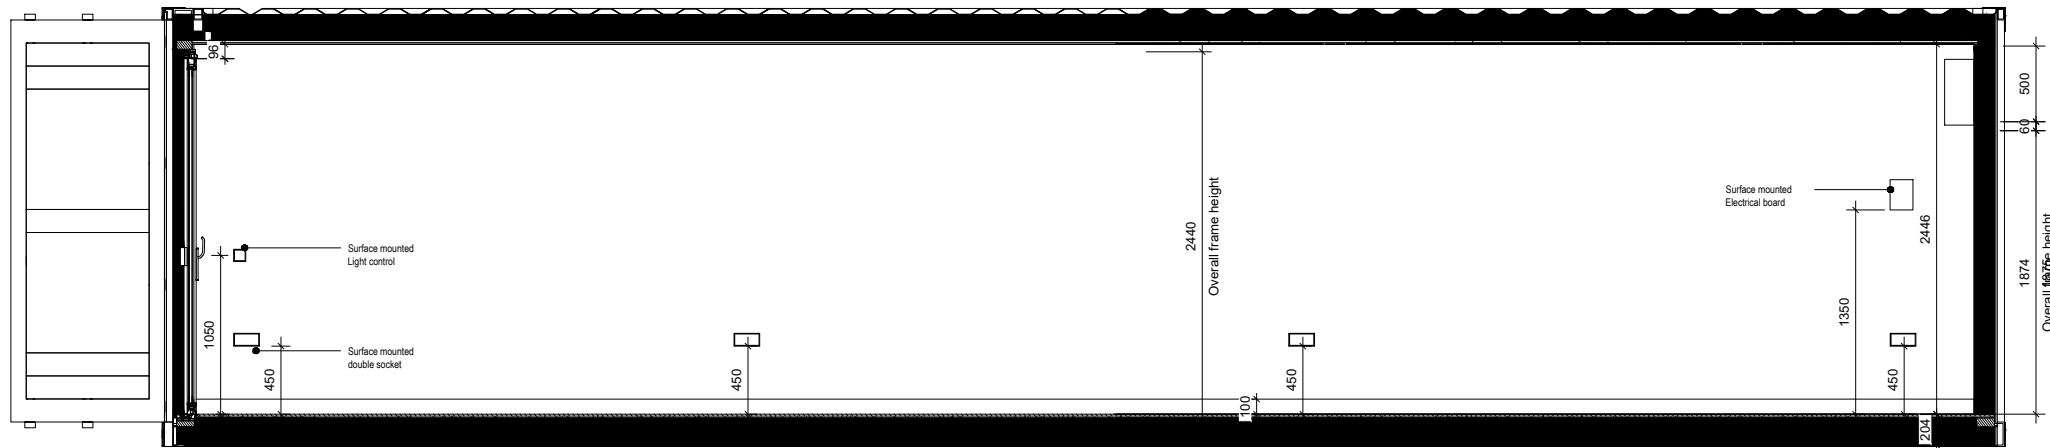

GENERAL NOTE:

External Colour: RAL6007
 Internal Colour (Walls, ceiling): RAL9010
 Internal Colour (Floor): RAL7016
 Internal Colour: (Window Frames) RAL901

project	
BLOC SPACES	
blocspaces.com	
LONDON UK	
title	
WS-300-E1-S0-6007	
30 SQ M Work Space	
scale	paper
status	revision
drawing no	

SCALE 1 : 50
 40ft Container Elev 02

SCALE 1 : 50
 40ft Container Elev 01

SCALE 1 : 50
 40ft Container Elev 03

SCALE 1 : 50
 40ft Container Elev 04