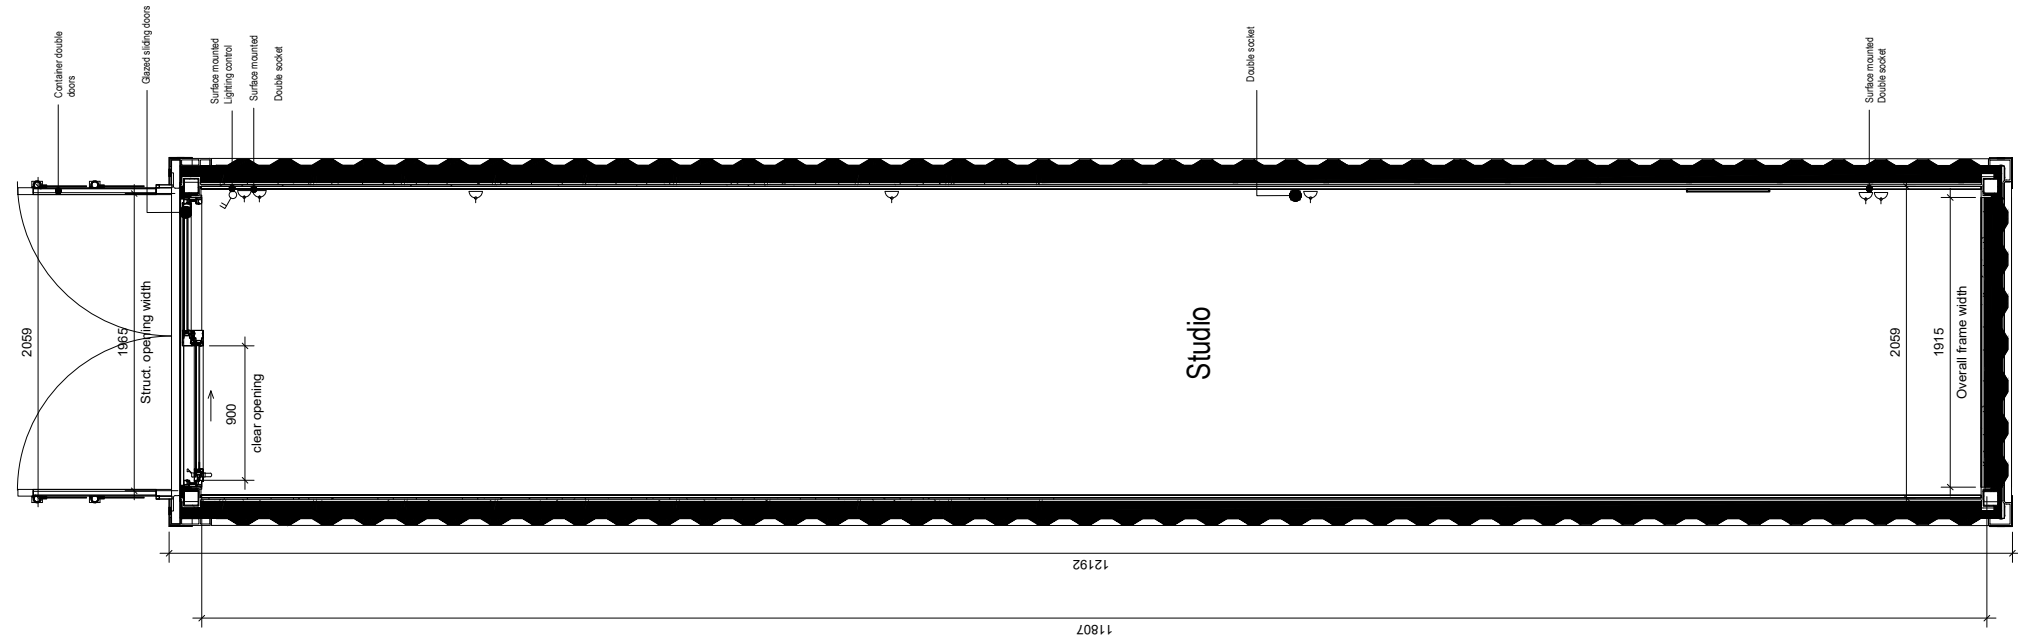

title
 WS-300-E1-S0-6007
 30 SQ M Work Space

scale paper

status revision

drawing no

SCALE 1 : 50
 40ft Container Ceiling

SCALE 1 : 50
 40ft Container Plan

Studio

Studio

GENERAL NOTE:

External Colour: RAL6007
 Internal Colour (Walls, ceiling): RAL9010
 Internal Colour (Floor): RAL7016
 Internal Colour: (Window Frames) RAL901

project	
BLOC SPACES	
blocspaces.com	
LONDON UK	
title	
WS-300-E1-S0-6007	
30 SQ M Work Space	
scale	paper
status	revision
drawing no	

SCALE 1 : 50
 40ft Container Elev 02

SCALE 1 : 50
 40ft Container Elev 01

SCALE 1 : 50
 40ft Container Elev 03

SCALE 1 : 50
 40ft Container Elev 04