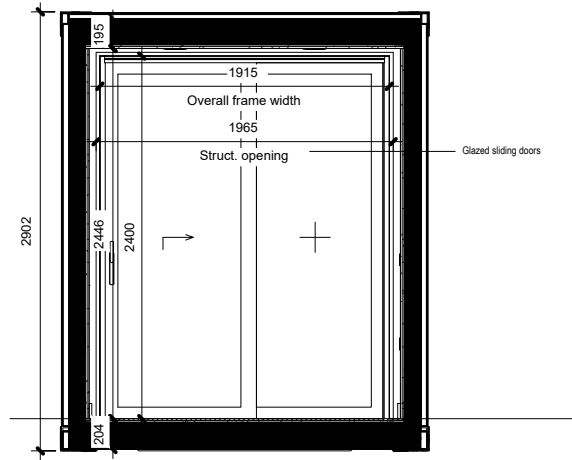

SCALE 1 : 50
40ft Container Elev 01