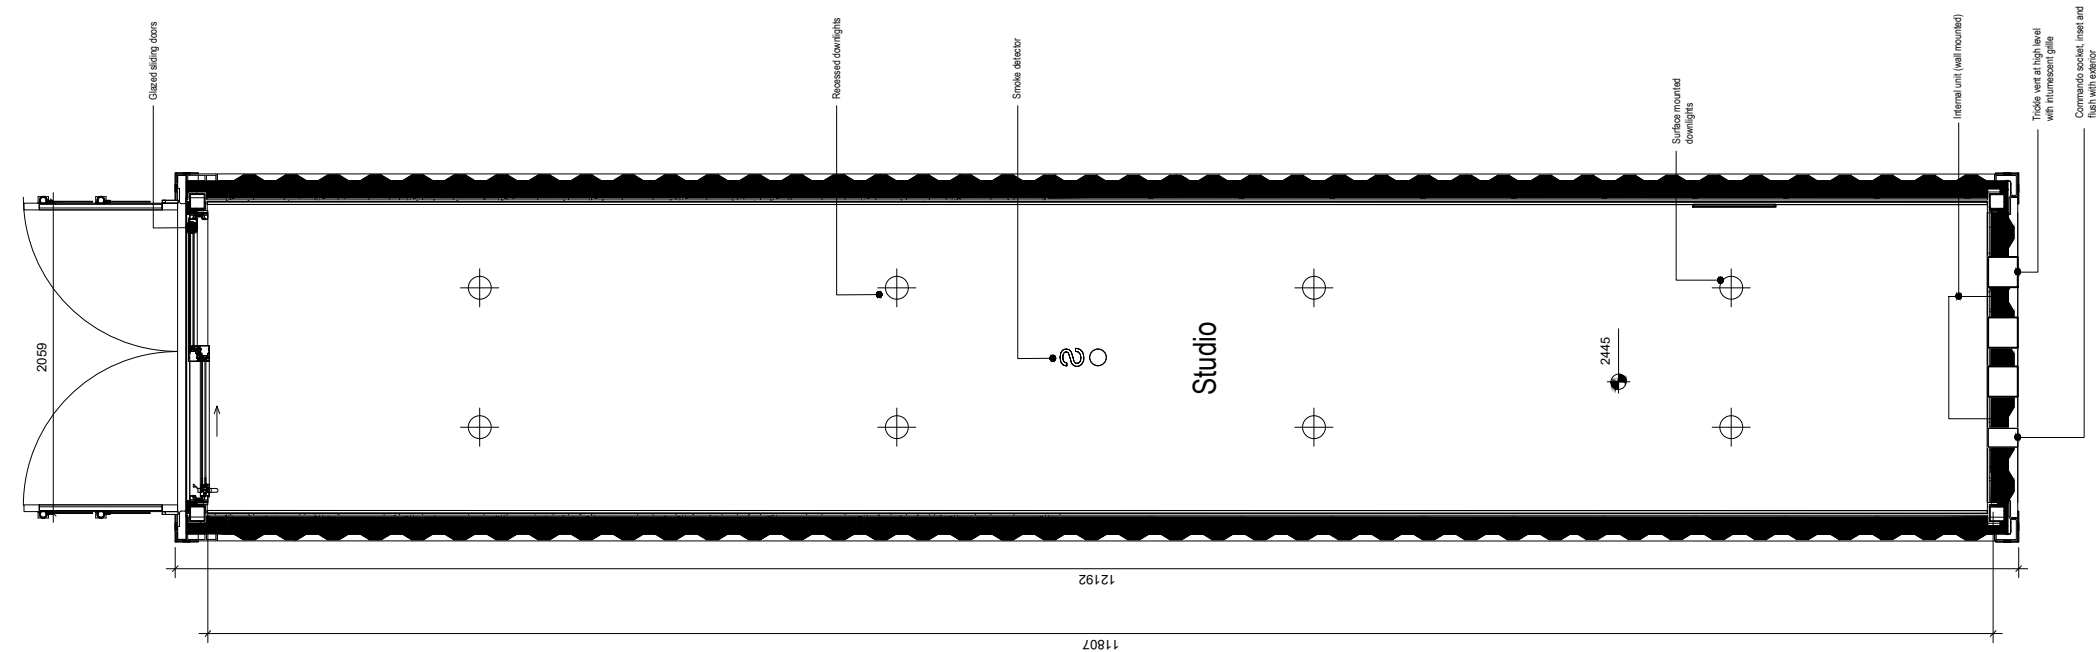

GENERAL NOTE:

External Colour: RAL6007
 Internal Colour (Walls, ceiling): RAL9010
 Internal Colour (Floor): RAL7016
 Internal Colour: (Window Frames) RAL901

project
 BLOC SPACES
 blocspaces.com
 LONDON UK

title
 WS-300-E1-S0-6007
 30 SQ M Work Space

scale paper

status revision

drawing no

SCALE 1 : 50
 40ft Container Ceiling

SCALE 1 : 50
 40ft Container Plan

Studio

Studio

GENERAL NOTE:

External Colour: RAL6007
 Internal Colour (Walls, ceiling): RAL9010
 Internal Colour (Floor): RAL7016
 Internal Colour: (Window Frames) RAL901

project	
BLOC SPACES	
blocspaces.com	
LONDON UK	
title	
WS-300-E1-S0-6007	
30 SQ M Work Space	
scale	paper
status	revision
drawing no	

SCALE 1 : 50
 40ft Container Elev 02

SCALE 1 : 50
 40ft Container Elev 01

SCALE 1 : 50
 40ft Container Elev 03

SCALE 1 : 50
 40ft Container Elev 04