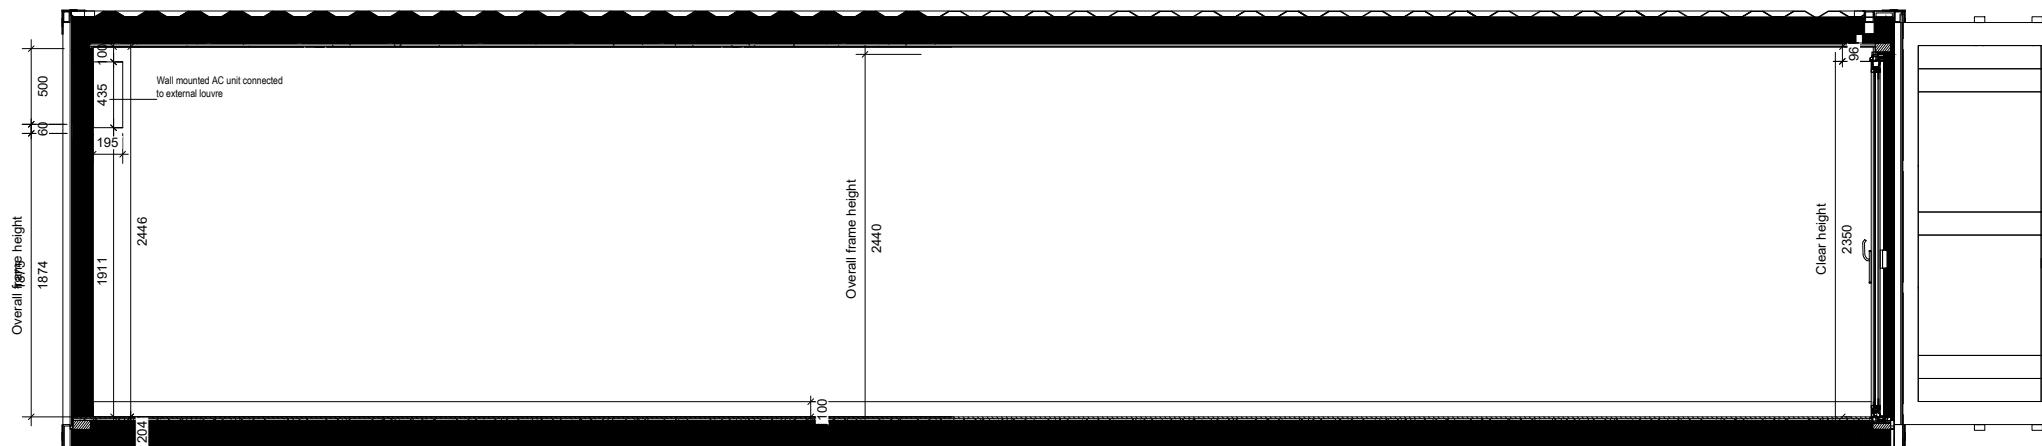

GENERAL NOTE:

External Colour: RAL6007
 Internal Colour (Walls, ceiling): RAL9010
 Internal Colour (Floor): RAL7016
 Internal Colour: (Window Frames) RAL901

project	
BLOC SPACES	
blocspaces.com	
LONDON UK	
title	
WS-300-E1-S0-6007	
30 SQ M Work Space	
scale	paper
status	revision
drawing no	

SCALE 1 : 50
 40ft Container Elev 02

SCALE 1 : 50
 40ft Container Elev 01

SCALE 1 : 50
 40ft Container Elev 03

SCALE 1 : 50
 40ft Container Elev 04