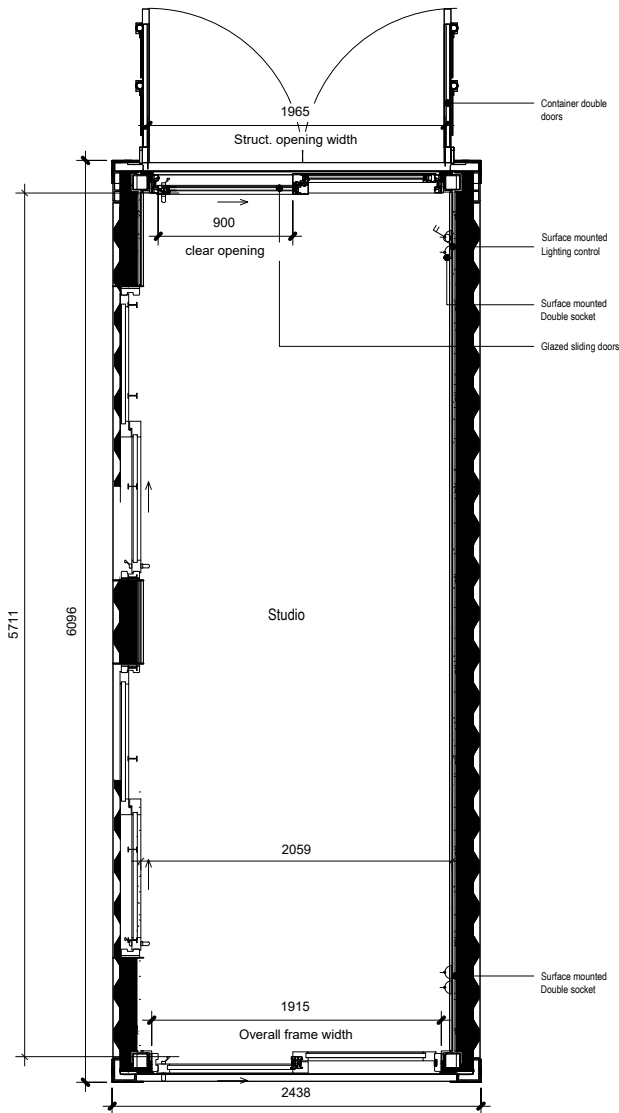

**GENERAL NOTE:**

External Colour: RAL9011  
 Internal Colour (Walls, ceiling): RAL9010  
 Internal Colour (Floor): RAL7016  
 Internal Colour: (Window Frames) RAL901

SCALE 1 : 50  
20ft Container Plan

SCALE 1 : 50  
20ft Container Ceiling

SCALE 1 : 50  
20ft Container Elev 01

SCALE 1 : 50  
20ft Container Elev 03

SCALE 1 : 50  
20ft Container Elev 04

SCALE 1 : 50  
20ft Container Elev 02

project	
BLOC SPACES	
blocspaces.com	
LONDON UK	
title	
WS-150-E2-S2-9011	
15 SQ M Work Space	
scale	paper
status	revision
drawing no	