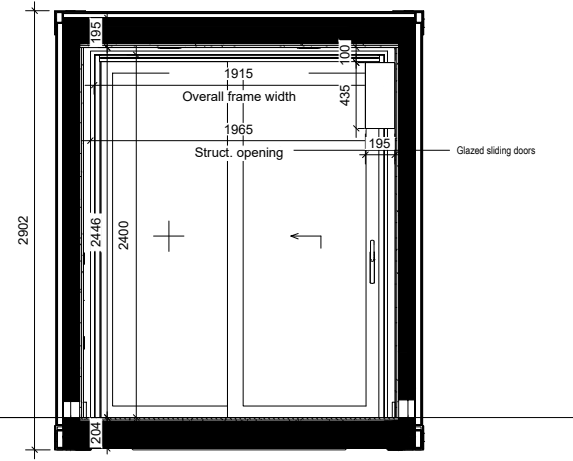

**GENERAL NOTE:**

External Colour: RAL9011  
 Internal Colour (Walls, ceiling): RAL9010  
 Internal Colour (Floor): RAL7016  
 Internal Colour: (Window Frames) RAL901

SCALE 1 : 50  
20ft Container Plan

SCALE 1 : 50  
20ft Container Ceiling

SCALE 1 : 50  
20ft Container Elev 01

SCALE 1 : 50  
20ft Container Elev 03

SCALE 1 : 50  
20ft Container Elev 04

SCALE 1 : 50  
20ft Container Elev 02

project	
BLOC SPACES	
blocspaces.com	
LONDON UK	
title	
WS-150-E2-S2-9011	
15 SQ M Work Space	
scale	paper
status	revision
drawing no	