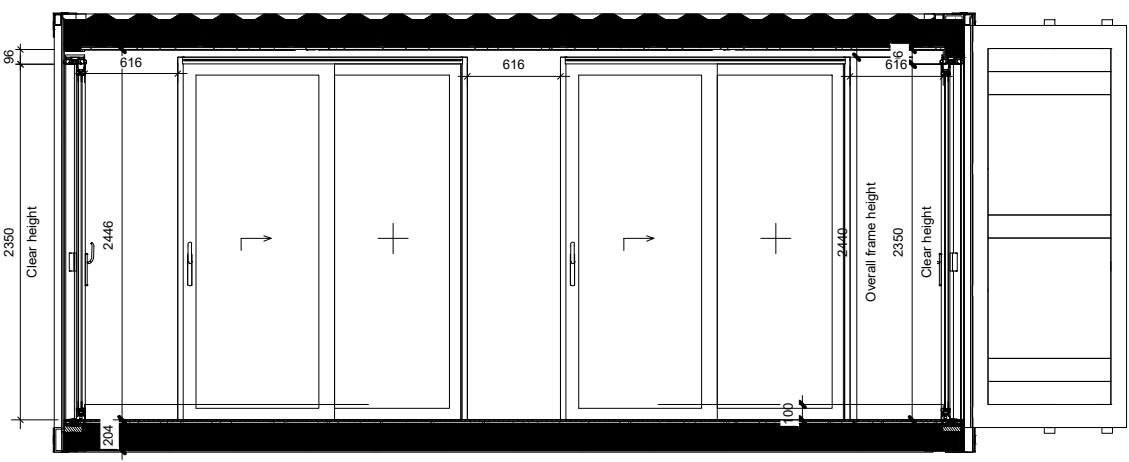

**GENERAL NOTE:**

External Colour: RAL9011  
 Internal Colour (Walls, ceiling): RAL9010  
 Internal Colour (Floor): RAL7016  
 Internal Colour: (Window Frames) RAL901

SCALE 1 : 50  
20ft Container Plan

SCALE 1 : 50  
20ft Container Ceiling

SCALE 1 : 50  
20ft Container Elev 01

SCALE 1 : 50  
20ft Container Elev 03

SCALE 1 : 50  
20ft Container Elev 04

SCALE 1 : 50  
20ft Container Elev 02

project	
BLOC SPACES	
blocspaces.com	
LONDON UK	
title	
WS-150-E2-S2-9011	
15 SQ M Work Space	
scale	paper
status	revision
drawing no	