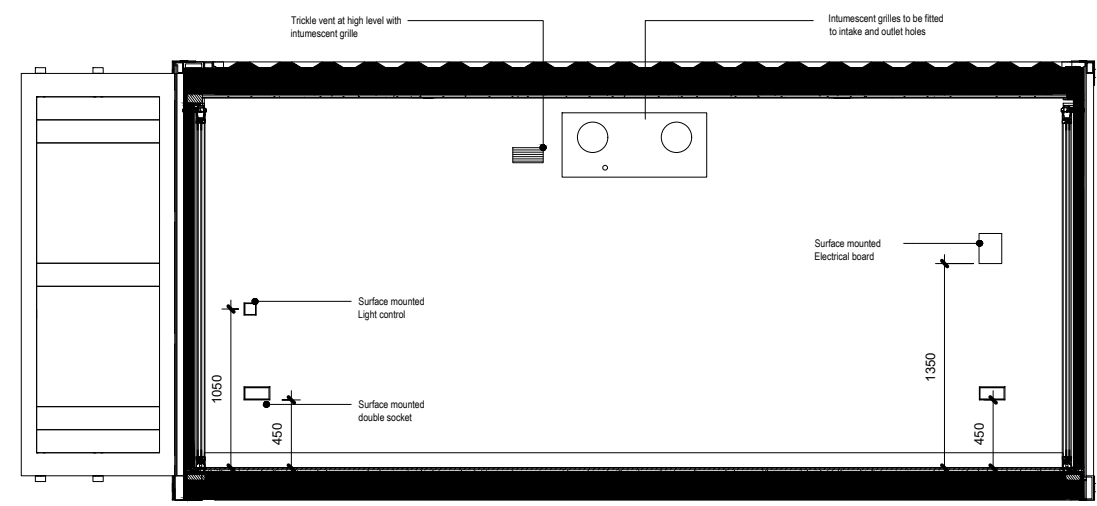

**GENERAL NOTE:**

External Colour: RAL9011  
 Internal Colour (Walls, ceiling): RAL9010  
 Internal Colour (Floor): RAL7016  
 Internal Colour: (Window Frames) RAL901

SCALE 1 : 50  
20ft Container Plan

SCALE 1 : 50  
20ft Container Ceiling

SCALE 1 : 50  
20ft Container Elev 01

SCALE 1 : 50  
20ft Container Elev 03

SCALE 1 : 50  
20ft Container Elev 04

SCALE 1 : 50  
20ft Container Elev 02

project	
BLOC SPACES	
blocspaces.com	
LONDON UK	
title	
WS-150-E2-S2-9011	
15 SQ M Work Space	
scale	paper
status	revision
drawing no	