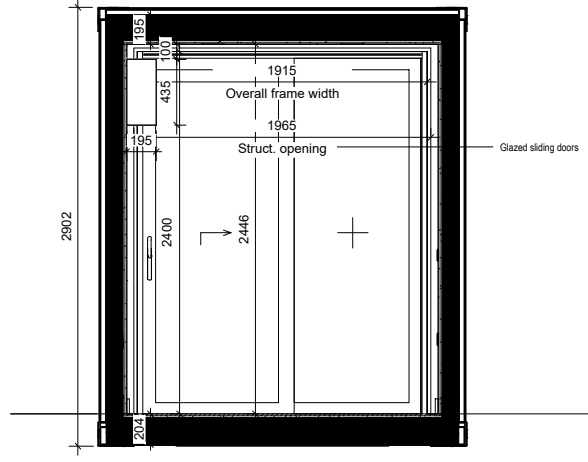

**GENERAL NOTE:**

External Colour: RAL9011  
 Internal Colour (Walls, ceiling): RAL9010  
 Internal Colour (Floor): RAL7016  
 Internal Colour: (Window Frames) RAL901

SCALE 1 : 50  
20ft Container Plan

SCALE 1 : 50  
20ft Container Ceiling

SCALE 1 : 50  
20ft Container Elev 01

SCALE 1 : 50  
20ft Container Elev 03

SCALE 1 : 50  
20ft Container Elev 04

SCALE 1 : 50  
20ft Container Elev 02

project	
BLOC SPACES	
blocspaces.com	
LONDON UK	
title	
WS-150-E2-S2-9011	
15 SQ M Work Space	
scale	paper
status	revision
drawing no	