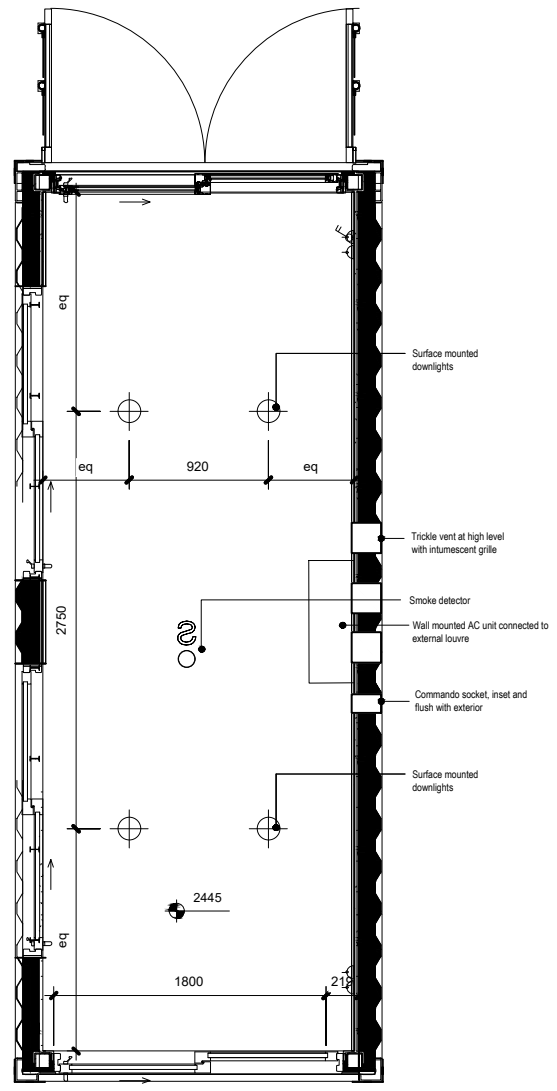

**GENERAL NOTE:**

External Colour: RAL9011  
 Internal Colour (Walls, ceiling): RAL9010  
 Internal Colour (Floor): RAL7016  
 Internal Colour: (Window Frames) RAL901

SCALE 1 : 50  
20ft Container Plan

SCALE 1 : 50  
20ft Container Ceiling

SCALE 1 : 50  
20ft Container Elev 01

SCALE 1 : 50  
20ft Container Elev 03

SCALE 1 : 50  
20ft Container Elev 04

SCALE 1 : 50  
20ft Container Elev 02

project	
BLOC SPACES	
blocspaces.com	
LONDON UK	
title	
WS-150-E2-S2-9011	
15 SQ M Work Space	
scale	paper
status	revision
drawing no	