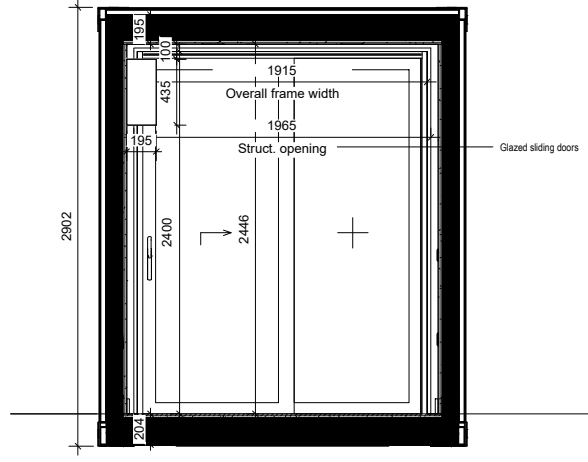

GENERAL NOTE:

External Colour: RAL9011
 Internal Colour (Walls, ceiling): RAL9010
 Internal Colour (Floor): RAL7016
 Internal Colour: (Window Frames) RAL901

SCALE 1 : 50
 20ft Container Plan

SCALE 1 : 50
 20ft Container Ceiling

SCALE 1 : 50
 20ft Container Elev 01

SCALE 1 : 50
 20ft Container Elev 03

SCALE 1 : 50
 20ft Container Elev 04

SCALE 1 : 50
 20ft Container Elev 02

| | |
|--------------------|----------|
| project | |
| BLOC SPACES | |
| blocspaces.com | |
| LONDON UK | |
| title | |
| WS-150-E2-S1-9011 | |
| 15 SQ M Work Space | |
| scale | paper |
| status | revision |
| drawing no | |