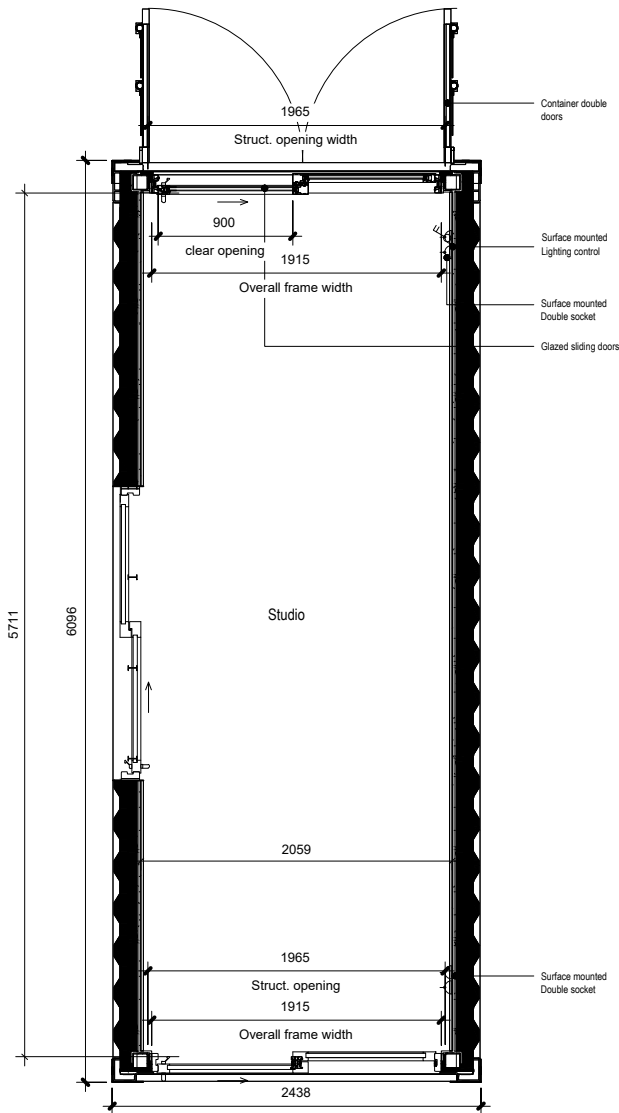

GENERAL NOTE:

External Colour: RAL9011
 Internal Colour (Walls, ceiling): RAL9010
 Internal Colour (Floor): RAL7016
 Internal Colour: (Window Frames) RAL901

SCALE 1 : 50
 20ft Container Plan

SCALE 1 : 50
 20ft Container Ceiling

SCALE 1 : 50
 20ft Container Elev 01

SCALE 1 : 50
 20ft Container Elev 03

SCALE 1 : 50
 20ft Container Elev 04

SCALE 1 : 50
 20ft Container Elev 02

| | |
|--------------------|----------|
| project | |
| BLOC SPACES | |
| blocspaces.com | |
| LONDON UK | |
| title | |
| WS-150-E2-S1-9011 | |
| 15 SQ M Work Space | |
| scale | paper |
| status | revision |
| drawing no | |