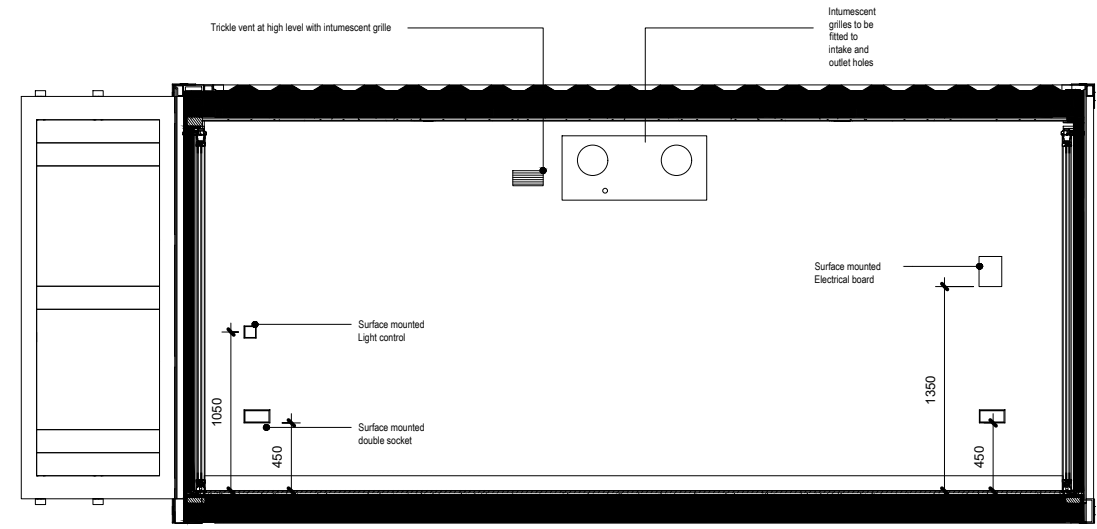

GENERAL NOTE:

External Colour: RAL9011
 Internal Colour (Walls, ceiling): RAL9010
 Internal Colour (Floor): RAL7016
 Internal Colour: (Window Frames) RAL901

SCALE 1 : 50
 20ft Container Plan

SCALE 1 : 50
 20ft Container Ceiling

SCALE 1 : 50
 20ft Container Elev 01

SCALE 1 : 50
 20ft Container Elev 03

SCALE 1 : 50
 20ft Container Elev 04

SCALE 1 : 50
 20ft Container Elev 02

| | |
|--------------------|----------|
| project | |
| BLOC SPACES | |
| blocspaces.com | |
| LONDON UK | |
| title | |
| WS-150-E2-S1-9011 | |
| 15 SQ M Work Space | |
| scale | paper |
| status | revision |
| drawing no | |