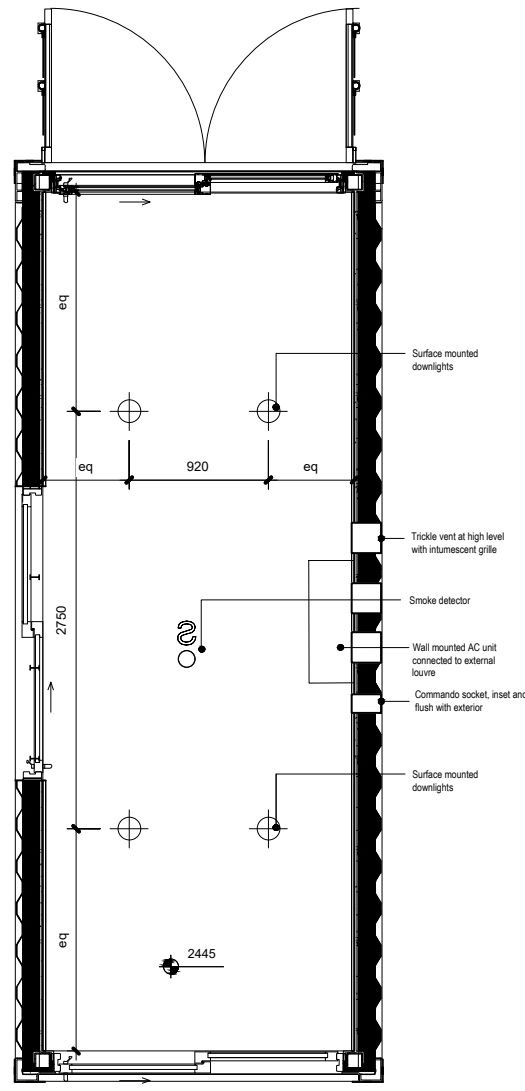

GENERAL NOTE:

External Colour: RAL9011
 Internal Colour (Walls, ceiling): RAL9010
 Internal Colour (Floor): RAL7016
 Internal Colour: (Window Frames) RAL901

SCALE 1 : 50
 20ft Container Plan

SCALE 1 : 50
 20ft Container Ceiling

SCALE 1 : 50
 20ft Container Elev 01

SCALE 1 : 50
 20ft Container Elev 03

SCALE 1 : 50
 20ft Container Elev 04

SCALE 1 : 50
 20ft Container Elev 02

| | |
|--------------------|----------|
| project | |
| BLOC SPACES | |
| blocspaces.com | |
| LONDON UK | |
| title | |
| WS-150-E2-S1-9011 | |
| 15 SQ M Work Space | |
| scale | paper |
| status | revision |
| drawing no | |