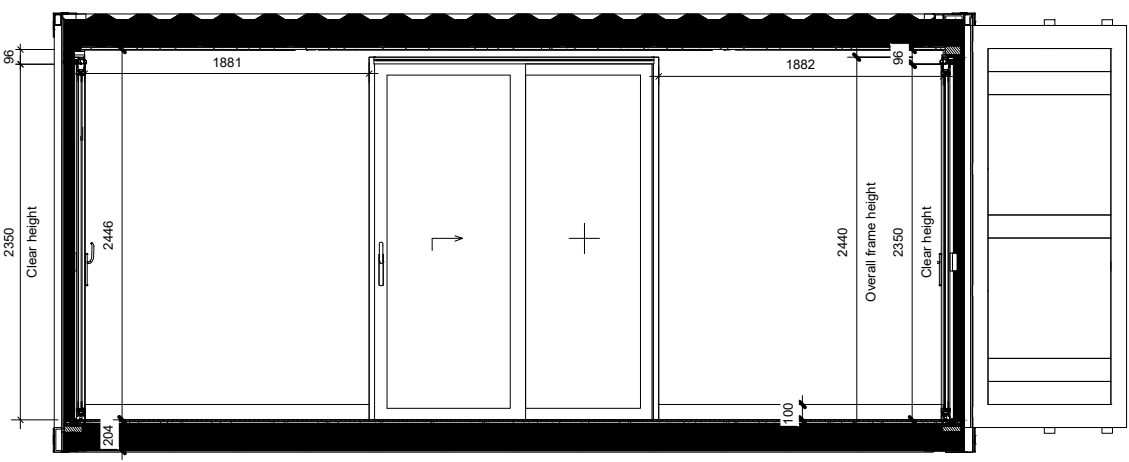

GENERAL NOTE:

External Colour: RAL9011
 Internal Colour (Walls, ceiling): RAL9010
 Internal Colour (Floor): RAL7016
 Internal Colour: (Window Frames) RAL901

SCALE 1 : 50
 20ft Container Plan

SCALE 1 : 50
 20ft Container Ceiling

SCALE 1 : 50
 20ft Container Elev 01

SCALE 1 : 50
 20ft Container Elev 03

SCALE 1 : 50
 20ft Container Elev 04

SCALE 1 : 50
 20ft Container Elev 02

| | |
|--------------------|----------|
| project | |
| BLOC SPACES | |
| blocspaces.com | |
| LONDON UK | |
| title | |
| WS-150-E2-S1-9011 | |
| 15 SQ M Work Space | |
| scale | paper |
| status | revision |
| drawing no | |