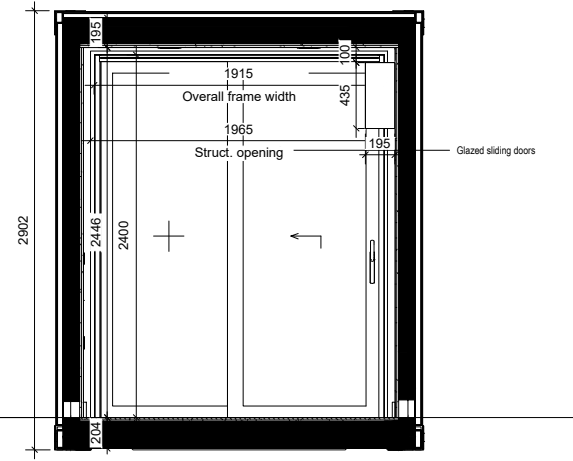

GENERAL NOTE:

External Colour: RAL9011
 Internal Colour (Walls, ceiling): RAL9010
 Internal Colour (Floor): RAL7016
 Internal Colour: (Window Frames) RAL901

SCALE 1 : 50
 20ft Container Plan

SCALE 1 : 50
 20ft Container Ceiling

SCALE 1 : 50
 20ft Container Elev 01

SCALE 1 : 50
 20ft Container Elev 03

SCALE 1 : 50
 20ft Container Elev 04

SCALE 1 : 50
 20ft Container Elev 02

| | |
|--------------------|----------|
| project | |
| BLOC SPACES | |
| blocspaces.com | |
| LONDON UK | |
| title | |
| WS-150-E2-S1-9011 | |
| 15 SQ M Work Space | |
| scale | paper |
| status | revision |
| drawing no | |