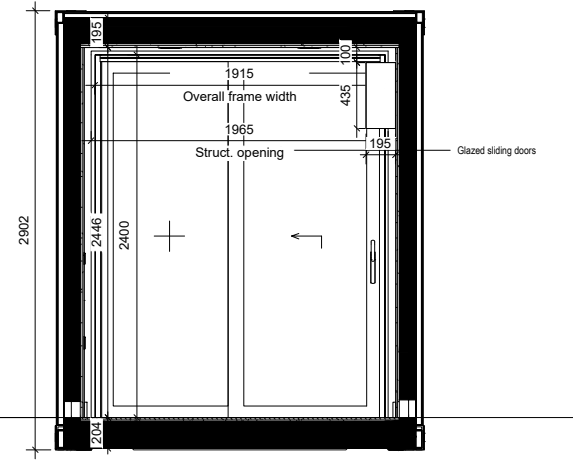

GENERAL NOTE:

External Colour: RAL9010
 Internal Colour (Walls, ceiling): RAL9010
 Internal Colour (Floor): RAL7016
 Internal Colour: (Window Frames) RAL901

SCALE 1 : 50
 20ft Container Plan

SCALE 1 : 50
 20ft Container Ceiling

SCALE 1 : 50
 20ft Container Elev 01

SCALE 1 : 50
 20ft Container Elev 03

SCALE 1 : 50
 20ft Container Elev 04

SCALE 1 : 50
 20ft Container Elev 02

| | |
|--------------------|----------|
| project | |
| BLOC SPACES | |
| blocspaces.com | |
| LONDON UK | |
| title | |
| WS-150-E2-S0-9010 | |
| 15 SQ M Work Space | |
| scale | paper |
| status | revision |
| drawing no | |