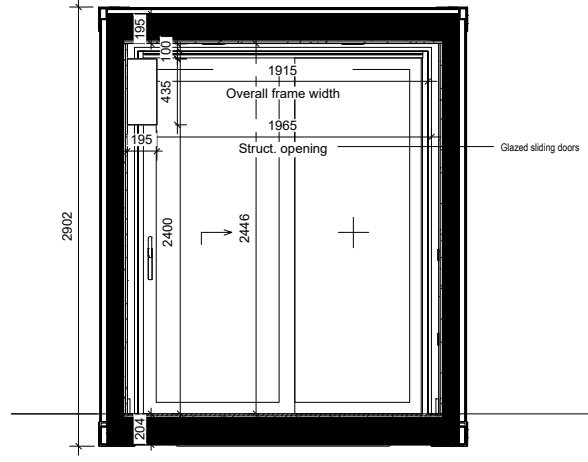

GENERAL NOTE:

External Colour: RAL9010
 Internal Colour (Walls, ceiling): RAL9010
 Internal Colour (Floor): RAL7016
 Internal Colour: (Window Frames) RAL901

SCALE 1 : 50
 20ft Container Plan

SCALE 1 : 50
 20ft Container Ceiling

SCALE 1 : 50
 20ft Container Elev 01

SCALE 1 : 50
 20ft Container Elev 03

SCALE 1 : 50
 20ft Container Elev 04

SCALE 1 : 50
 20ft Container Elev 02

| | |
|--------------------|----------|
| project | |
| BLOC SPACES | |
| blocspaces.com | |
| LONDON UK | |
| title | |
| WS-150-E2-S0-9010 | |
| 15 SQ M Work Space | |
| scale | paper |
| status | revision |
| drawing no | |