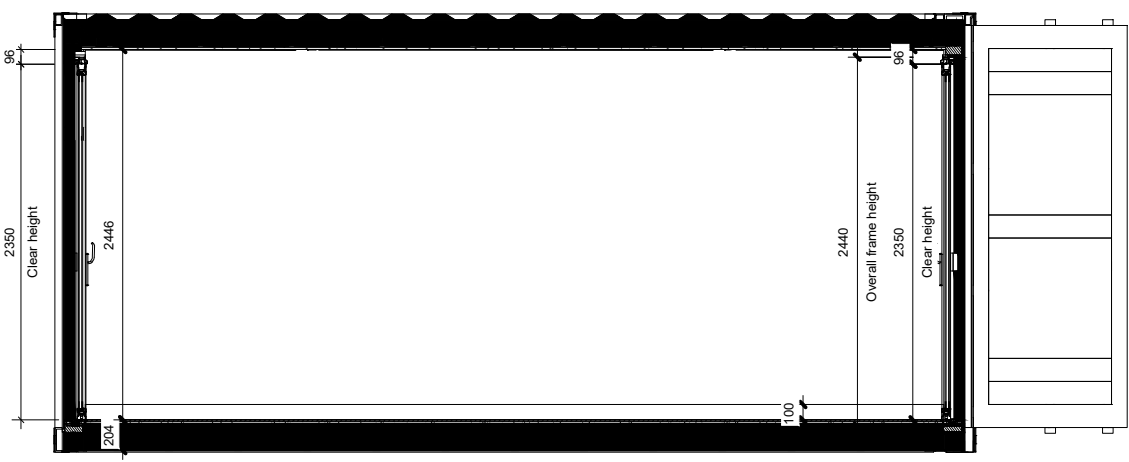

GENERAL NOTE:

External Colour: RAL9010
 Internal Colour (Walls, ceiling): RAL9010
 Internal Colour (Floor): RAL7016
 Internal Colour: (Window Frames) RAL901

SCALE 1 : 50
 20ft Container Plan

SCALE 1 : 50
 20ft Container Ceiling

SCALE 1 : 50
 20ft Container Elev 01

SCALE 1 : 50
 20ft Container Elev 03

SCALE 1 : 50
 20ft Container Elev 04

SCALE 1 : 50
 20ft Container Elev 02

| | |
|--------------------|----------|
| project | |
| BLOC SPACES | |
| blocspaces.com | |
| LONDON UK | |
| title | |
| WS-150-E2-S0-9010 | |
| 15 SQ M Work Space | |
| scale | paper |
| status | revision |
| drawing no | |