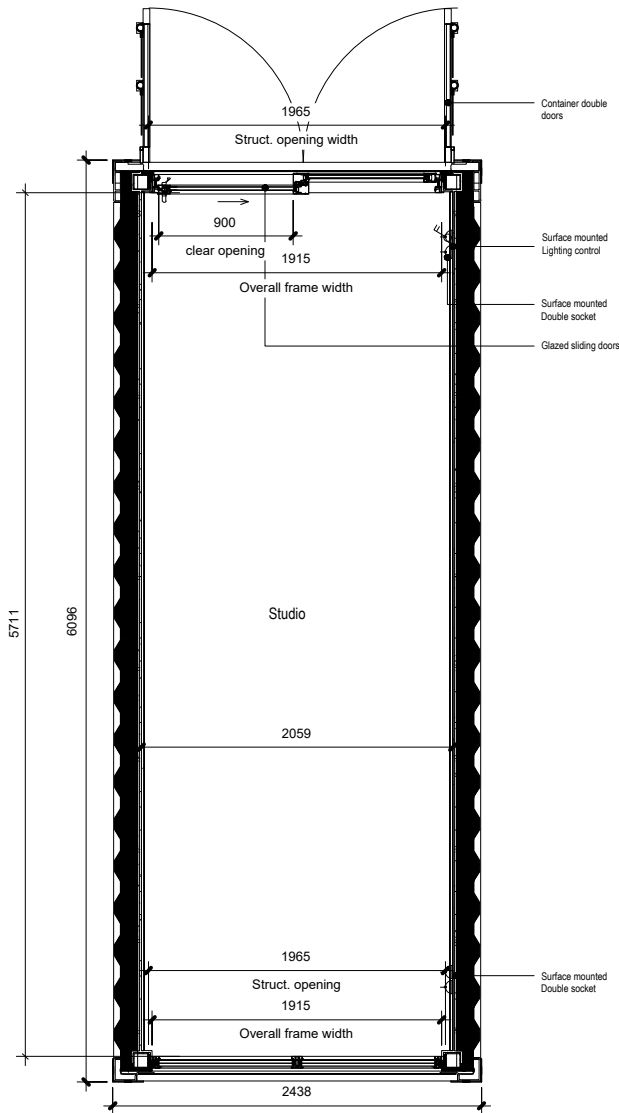

GENERAL NOTE:

External Colour: RAL9010
 Internal Colour (Walls, ceiling): RAL9010
 Internal Colour (Floor): RAL7016
 Internal Colour: (Window Frames) RAL901

SCALE 1 : 50
 20ft Container Plan

SCALE 1 : 50
 20ft Container Ceiling

SCALE 1 : 50
 20ft Container Elev 01

SCALE 1 : 50
 20ft Container Elev 03

SCALE 1 : 50
 20ft Container Elev 04

SCALE 1 : 50
 20ft Container Elev 02

| | |
|--------------------|----------|
| project | |
| BLOC SPACES | |
| blocspaces.com | |
| LONDON UK | |
| title | |
| WS-150-E2-S0-9010 | |
| 15 SQ M Work Space | |
| scale | paper |
| status | revision |
| drawing no | |