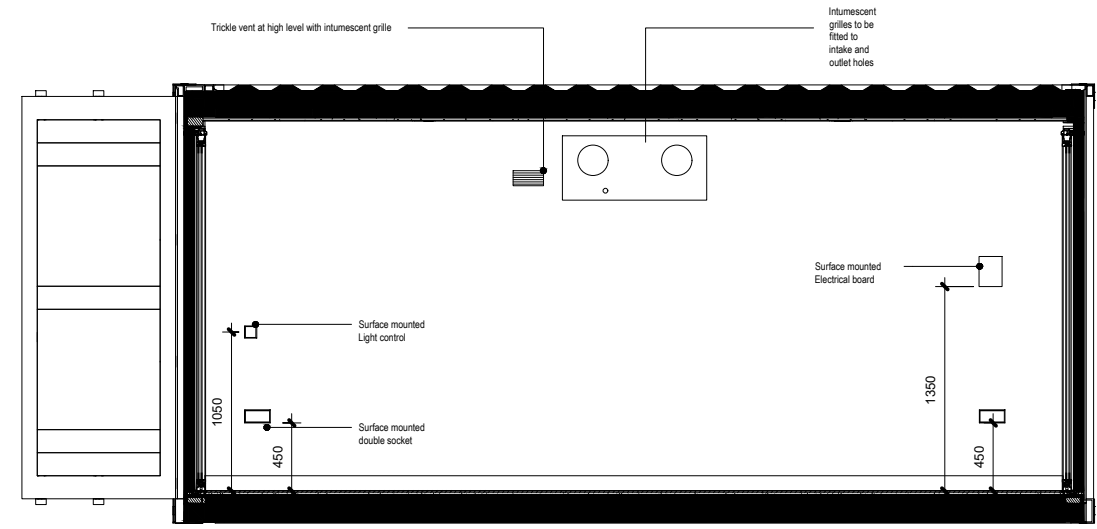

GENERAL NOTE:

External Colour: RAL9010
 Internal Colour (Walls, ceiling): RAL9010
 Internal Colour (Floor): RAL7016
 Internal Colour: (Window Frames) RAL901

SCALE 1 : 50
 20ft Container Plan

SCALE 1 : 50
 20ft Container Ceiling

SCALE 1 : 50
 20ft Container Elev 01

SCALE 1 : 50
 20ft Container Elev 03

SCALE 1 : 50
 20ft Container Elev 04

SCALE 1 : 50
 20ft Container Elev 02

| | |
|--------------------|----------|
| project | |
| BLOC SPACES | |
| blocspaces.com | |
| LONDON UK | |
| title | |
| WS-150-E2-S0-9010 | |
| 15 SQ M Work Space | |
| scale | paper |
| status | revision |
| drawing no | |