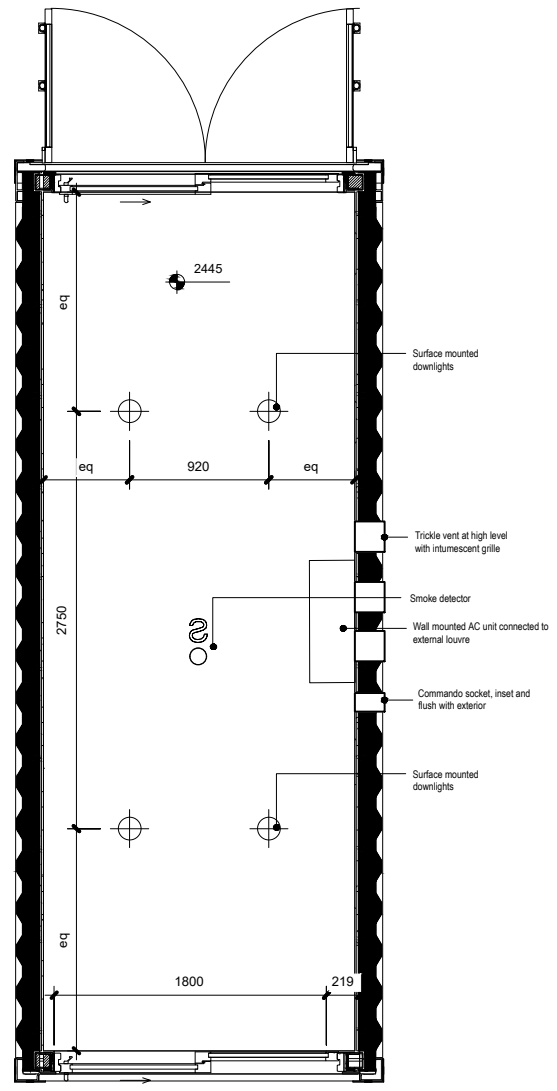

GENERAL NOTE:

External Colour: RAL9010
 Internal Colour (Walls, ceiling): RAL9010
 Internal Colour (Floor): RAL7016
 Internal Colour: (Window Frames) RAL901

SCALE 1 : 50
 20ft Container Plan

SCALE 1 : 50
 20ft Container Ceiling

SCALE 1 : 50
 20ft Container Elev 01

SCALE 1 : 50
 20ft Container Elev 03

SCALE 1 : 50
 20ft Container Elev 04

SCALE 1 : 50
 20ft Container Elev 02

| | |
|--------------------|----------|
| project | |
| BLOC SPACES | |
| blocspaces.com | |
| LONDON UK | |
| title | |
| WS-150-E2-S0-9010 | |
| 15 SQ M Work Space | |
| scale | paper |
| status | revision |
| drawing no | |