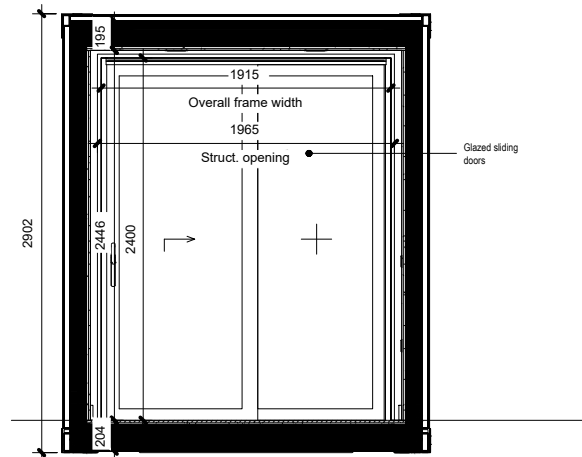

**GENERAL NOTE:**

External Colour: RAL7016  
 Internal Colour (Walls, ceiling): RAL9010  
 Internal Colour (Floor): RAL7016  
 Internal Colour: (Window Frames) RAL901

SCALE 1 : 50  
 10ft Container Plan

SCALE 1 : 50  
 10ft Container Ceiling

SCALE 1 : 50  
 10ft Container Elev 01

SCALE 1 : 50  
 10ft Container Elev 03

SCALE 1 : 50  
 10ft Container Elev 04

SCALE 1 : 50  
 10ft Container Elev 02

project  
 BLOC SPACES  
 blocspaces.com  
 LONDON UK

title  
 WS-075-E1-S0-7016  
 7.5 SQ M Work Space

scale paper

status revision

drawing no