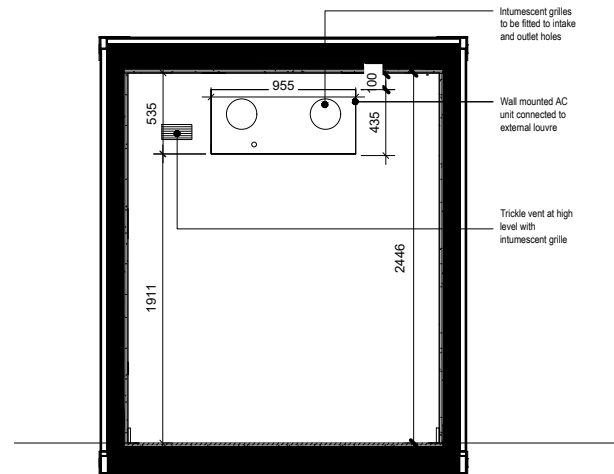

**GENERAL NOTE:**

External Colour: RAL7016  
 Internal Colour (Walls, ceiling): RAL9010  
 Internal Colour (Floor): RAL7016  
 Internal Colour: (Window Frames) RAL901

SCALE 1 : 50  
 10ft Container Plan

SCALE 1 : 50  
 10ft Container Ceiling

SCALE 1 : 50  
 10ft Container Elev 01

SCALE 1 : 50  
 10ft Container Elev 03

SCALE 1 : 50  
 10ft Container Elev 04

SCALE 1 : 50  
 10ft Container Elev 02

project  
 BLOC SPACES  
 blocspaces.com  
 LONDON UK

title  
 WS-075-E1-S0-7016  
 7.5 SQ M Work Space

scale paper

status revision

drawing no