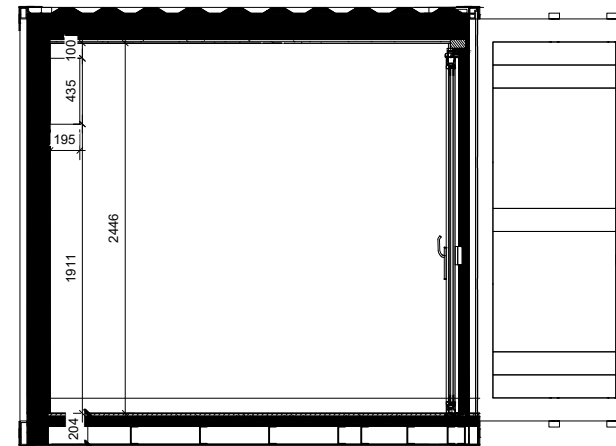

**GENERAL NOTE:**

External Colour: RAL7016  
 Internal Colour (Walls, ceiling): RAL9010  
 Internal Colour (Floor): RAL7016  
 Internal Colour: (Window Frames) RAL901

SCALE 1 : 50  
 10ft Container Plan

SCALE 1 : 50  
 10ft Container Ceiling

SCALE 1 : 50  
 10ft Container Elev 01

SCALE 1 : 50  
 10ft Container Elev 03

SCALE 1 : 50  
 10ft Container Elev 04

SCALE 1 : 50  
 10ft Container Elev 02

project  
 BLOC SPACES  
 blocspaces.com  
 LONDON UK

title  
 WS-075-E1-S0-7016  
 7.5 SQ M Work Space

scale paper

status revision

drawing no