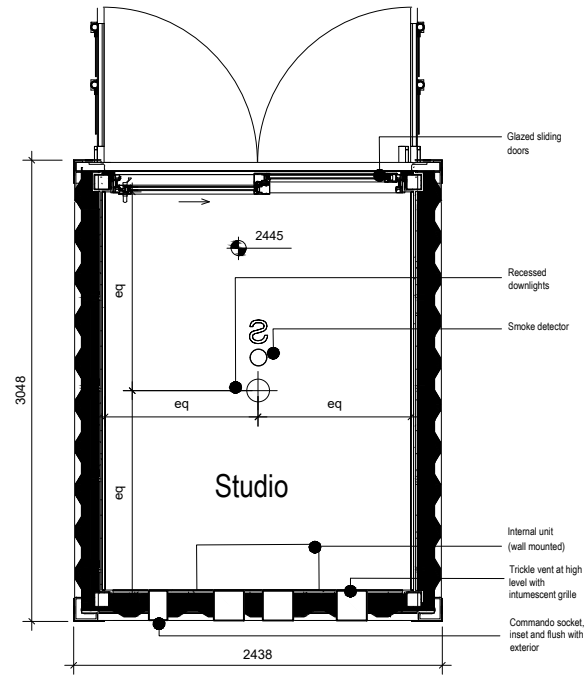

**GENERAL NOTE:**

External Colour: RAL7016  
 Internal Colour (Walls, ceiling): RAL9010  
 Internal Colour (Floor): RAL7016  
 Internal Colour: (Window Frames) RAL901

SCALE 1 : 50  
 10ft Container Plan

SCALE 1 : 50  
 10ft Container Ceiling

SCALE 1 : 50  
 10ft Container Elev 01

SCALE 1 : 50  
 10ft Container Elev 03

SCALE 1 : 50  
 10ft Container Elev 04

SCALE 1 : 50  
 10ft Container Elev 02

project  
 BLOC SPACES  
 blocspaces.com  
 LONDON UK

title  
 WS-075-E1-S0-7016  
 7.5 SQ M Work Space

scale paper

status revision

drawing no