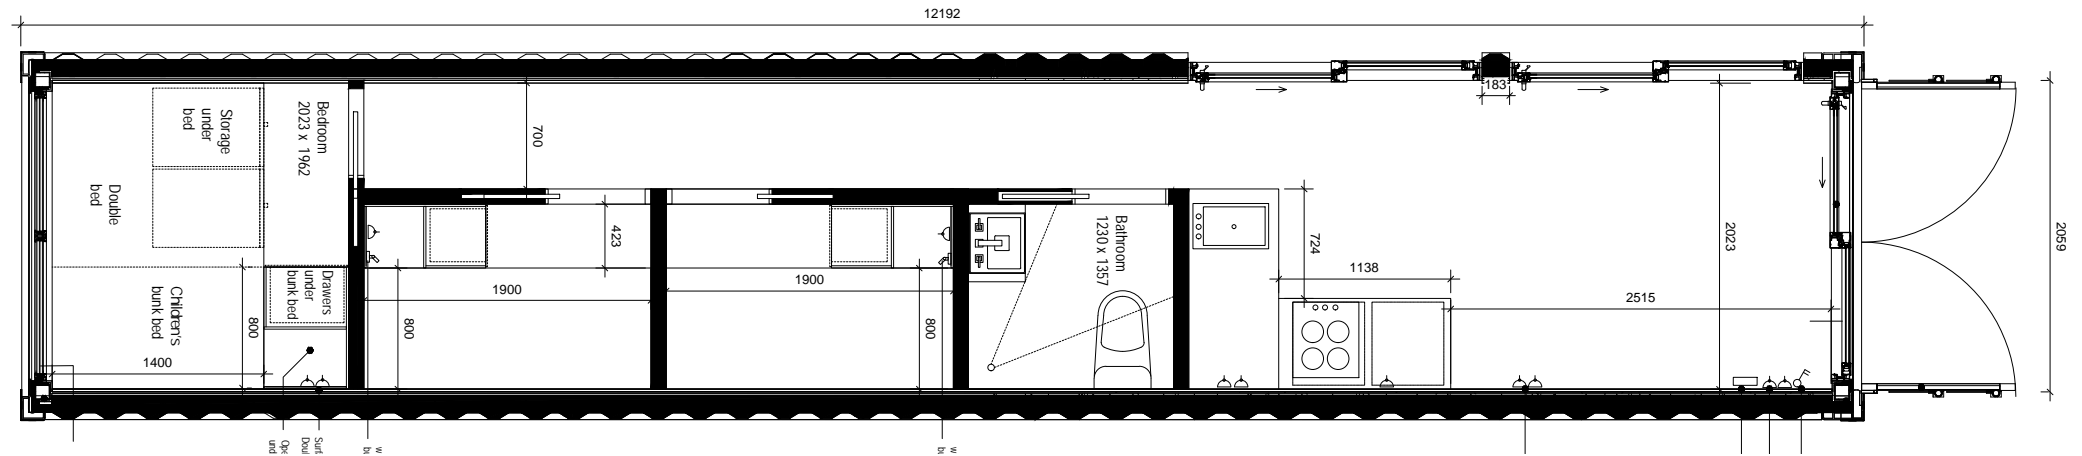

GENERAL NOTE:

External Colour: RAL9011
 Internal Colour (Walls, ceiling): RAL9010
 Internal Colour (Floor): RAL7016
 Internal Colour: (Window Frames) RAL901

SCALE 1 : 50
 40ft Container Elev 01

SCALE 1 : 50
 40ft Container Plan

SCALE 1 : 50
 40ft Container Ceiling

project
 BLOC SPACES
 blocspaces.com
 LONDON UK

title
 LS-300-E1-S2-9011
 30 SQ M Work Space

scale paper

status revision

drawing no

GENERAL NOTE:

External Colour: RAL9011
 Internal Colour (Walls, ceiling): RAL9010
 Internal Colour (Floor): RAL7016
 Internal Colour: (Window Frames) RAL901

SCALE 1 : 50
 40ft Container Elev 02

SCALE 1 : 50
 40ft Container Elev 03

SCALE 1 : 50
 40ft Container Elev 04

project
 BLOC SPACES
 blocspaces.com
 LONDON UK

title
 LS-300-E1-S2-9011
 30 SQ M Work Space

scale paper