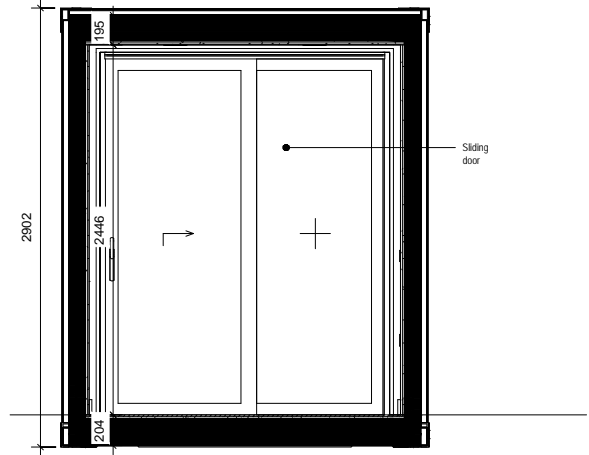

GENERAL NOTE:

External Colour: RAL9011
 Internal Colour (Walls, ceiling): RAL9010
 Internal Colour (Floor): RAL7016
 Internal Colour: (Window Frames) RAL901

SCALE 1 : 50
 40ft Container Elev 01

SCALE 1 : 50
 40ft Container Plan

SCALE 1 : 50
 40ft Container Ceiling

project
 BLOC SPACES
 blocspaces.com
 LONDON UK

title
 LS-300-E1-S2-9011
 30 SQ M Work Space

scale paper

status revision

drawing no

GENERAL NOTE:

External Colour: RAL9011
 Internal Colour (Walls, ceiling): RAL9010
 Internal Colour (Floor): RAL7016
 Internal Colour: (Window Frames) RAL901

SCALE 1 : 50
 40ft Container Elev 02

SCALE 1 : 50
 40ft Container Elev 03

SCALE 1 : 50
 40ft Container Elev 04

project
 BLOC SPACES
 blocspaces.com
 LONDON UK

title
 LS-300-E1-S2-9011
 30 SQ M Work Space

scale paper