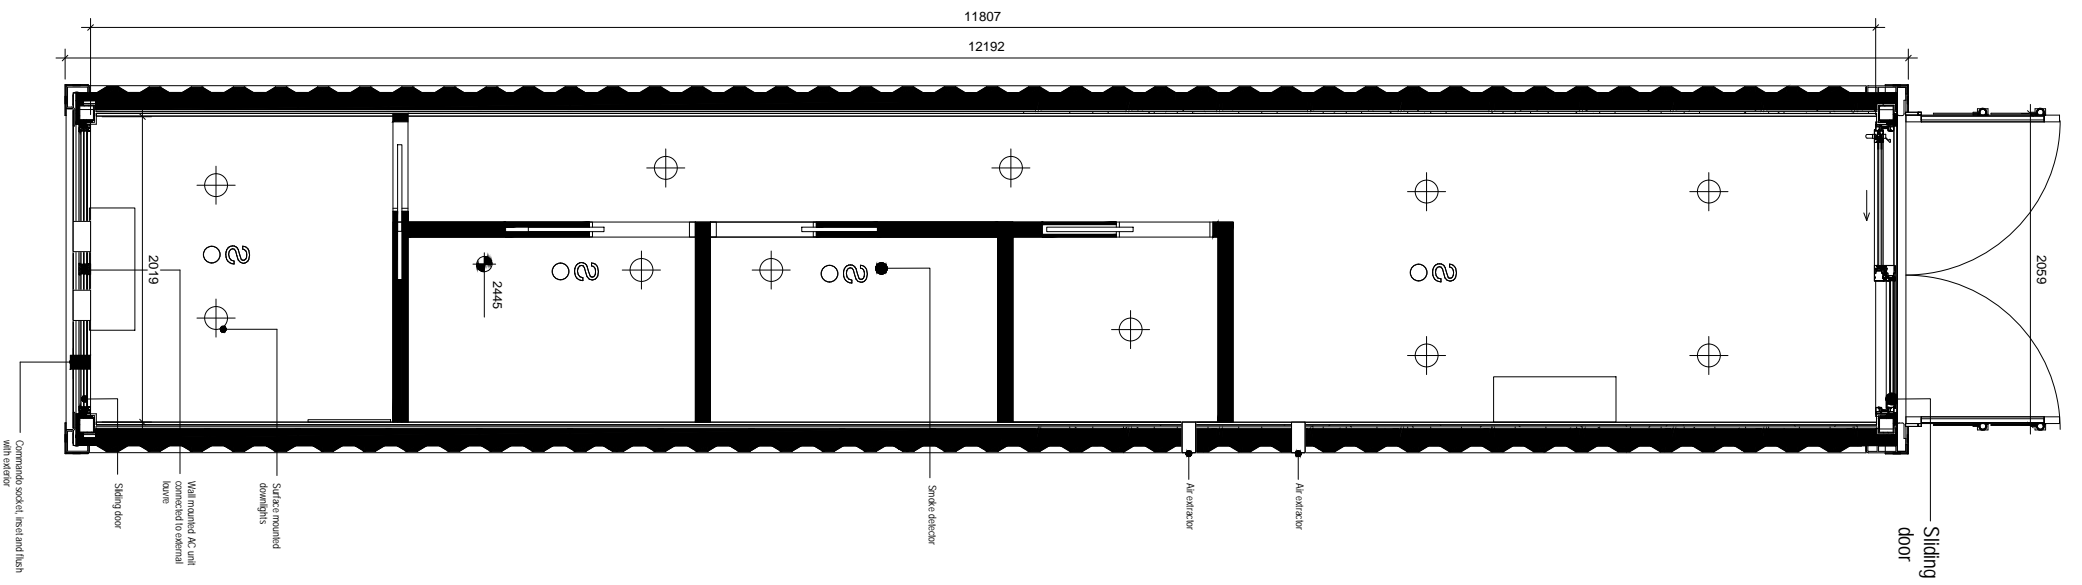

GENERAL NOTE:

External Colour: RAL9011
 Internal Colour (Walls, ceiling): RAL9010
 Internal Colour (Floor): RAL7016
 Internal Colour: (Window Frames) RAL901

SCALE 1 : 50
 40ft Container Elev 01

SCALE 1 : 50
 40ft Container Plan

SCALE 1 : 50
 40ft Container Ceiling

project
 BLOC SPACES
 blocspaces.com
 LONDON UK

title
 LS-300-E1-S2-9011
 30 SQ M Work Space

scale paper

status revision

drawing no

GENERAL NOTE:

External Colour: RAL9011
 Internal Colour (Walls, ceiling): RAL9010
 Internal Colour (Floor): RAL7016
 Internal Colour: (Window Frames) RAL901

SCALE 1 : 50
 40ft Container Elev 02

SCALE 1 : 50
 40ft Container Elev 03

SCALE 1 : 50
 40ft Container Elev 04

project
 BLOC SPACES
 blocspaces.com
 LONDON UK

title
 LS-300-E1-S2-9011
 30 SQ M Work Space

scale paper