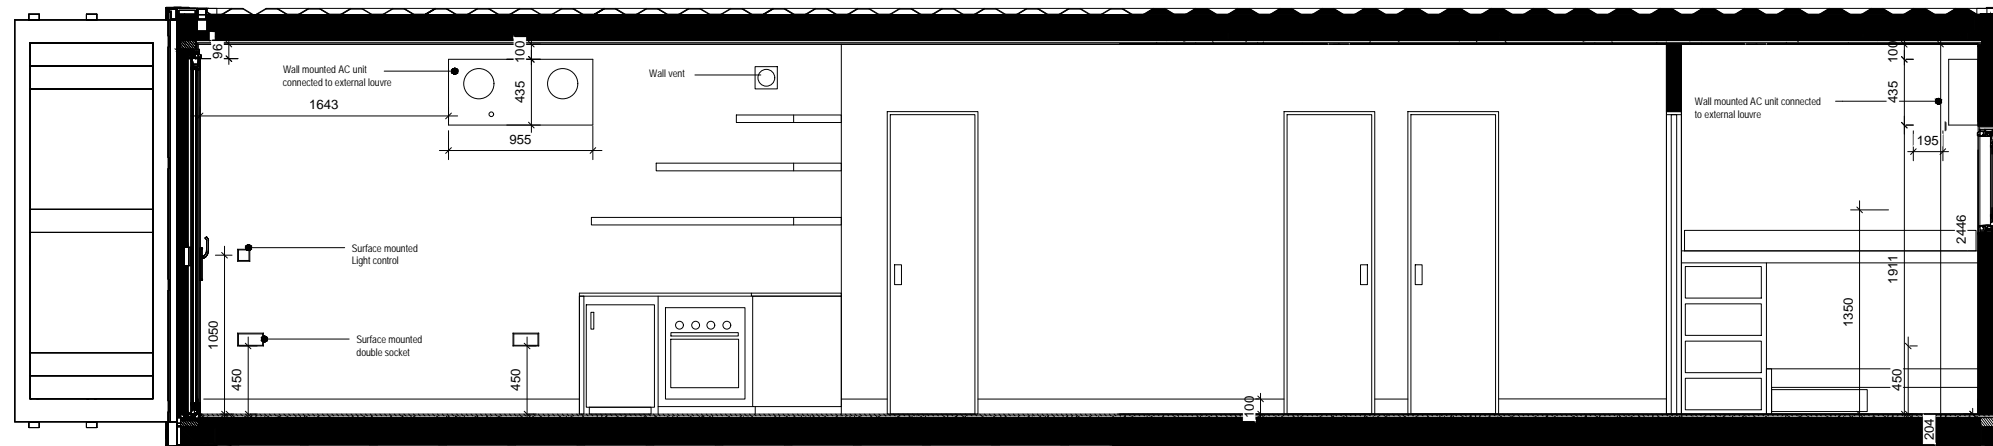

GENERAL NOTE:

External Colour: RAL9011
 Internal Colour (Walls, ceiling): RAL9010
 Internal Colour (Floor): RAL7016
 Internal Colour: (Window Frames) RAL901

SCALE 1 : 50
 40ft Container Elev 01

SCALE 1 : 50
 40ft Container Plan

SCALE 1 : 50
 40ft Container Ceiling

project
 BLOC SPACES
 blocspaces.com
 LONDON UK

title
 LS-300-E1-S2-9011
 30 SQ M Work Space

scale paper

status revision

drawing no

GENERAL NOTE:

External Colour: RAL9011
 Internal Colour (Walls, ceiling): RAL9010
 Internal Colour (Floor): RAL7016
 Internal Colour: (Window Frames) RAL901

SCALE 1 : 50
 40ft Container Elev 02

SCALE 1 : 50
 40ft Container Elev 03

SCALE 1 : 50
 40ft Container Elev 04

project
 BLOC SPACES
 blocspaces.com
 LONDON UK

title
 LS-300-E1-S2-9011
 30 SQ M Work Space

scale paper

status revision

drawing no