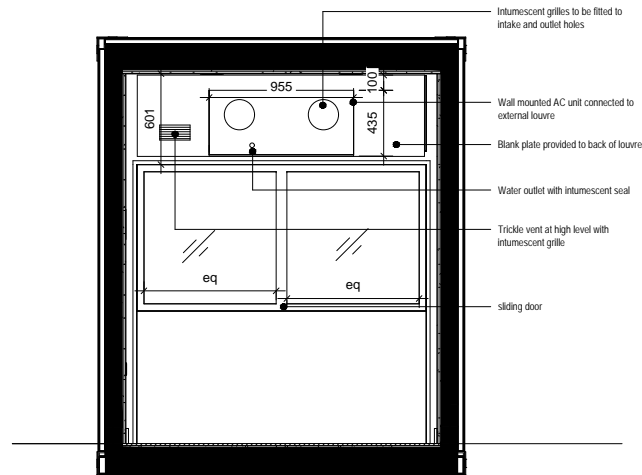

SCALE 1 : 50
 40ft Container Ceiling

project
 BLOC SPACES
 blocspaces.com
 LONDON UK

title
 LS-300-E1-S2-9011
 30 SQ M Work Space

scale paper

status revision

drawing no

GENERAL NOTE:

External Colour: RAL9011
 Internal Colour (Walls, ceiling): RAL9010
 Internal Colour (Floor): RAL7016
 Internal Colour: (Window Frames) RAL901

SCALE 1 : 50
 40ft Container Elev 02

SCALE 1 : 50
 40ft Container Elev 03

SCALE 1 : 50
 40ft Container Elev 04

project
 BLOC SPACES
 blocspaces.com
 LONDON UK

title
 LS-300-E1-S2-9011
 30 SQ M Work Space

scale paper