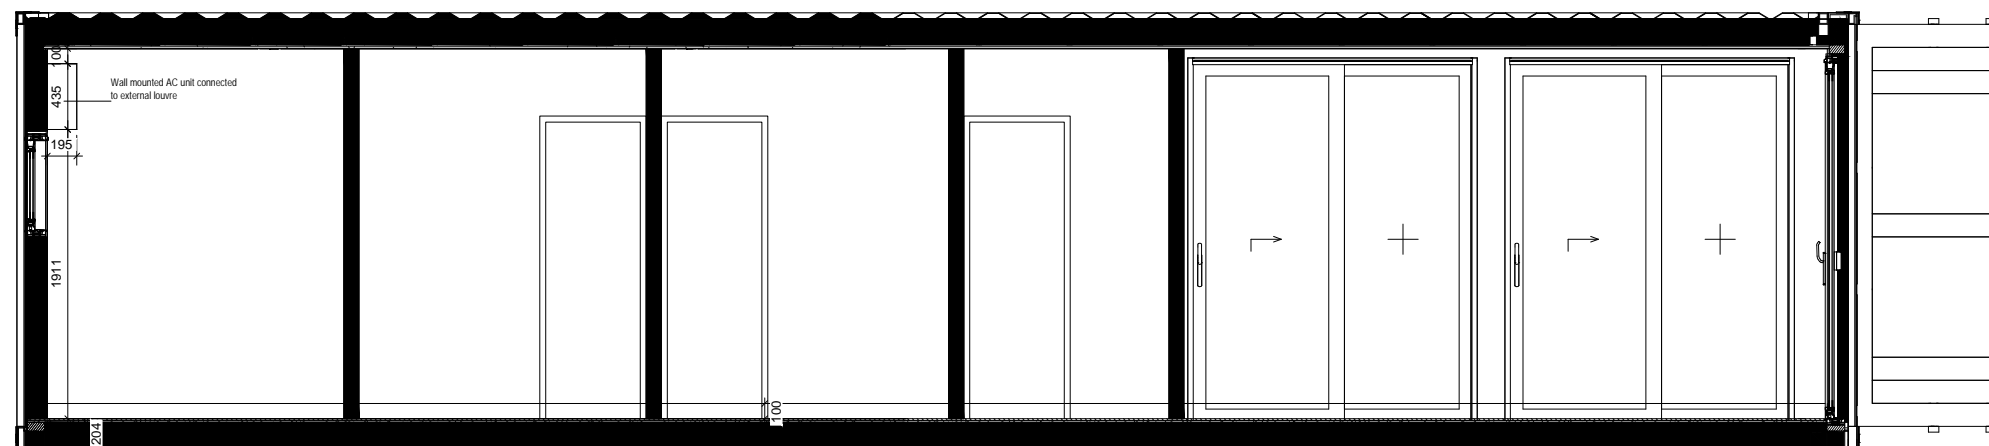

GENERAL NOTE:

External Colour: RAL9011
 Internal Colour (Walls, ceiling): RAL9010
 Internal Colour (Floor): RAL7016
 Internal Colour: (Window Frames) RAL901

SCALE 1 : 50
 40ft Container Elev 01

SCALE 1 : 50
 40ft Container Plan

SCALE 1 : 50
 40ft Container Ceiling

project
 BLOC SPACES
 blocspaces.com
 LONDON UK

title
 LS-300-E1-S2-9011
 30 SQ M Work Space

scale paper

status revision

drawing no

GENERAL NOTE:

External Colour: RAL9011
 Internal Colour (Walls, ceiling): RAL9010
 Internal Colour (Floor): RAL7016
 Internal Colour: (Window Frames) RAL901

SCALE 1 : 50
 40ft Container Elev 02

SCALE 1 : 50
 40ft Container Elev 03

SCALE 1 : 50
 40ft Container Elev 04

project
 BLOC SPACES
 blocspaces.com
 LONDON UK

title
 LS-300-E1-S2-9011
 30 SQ M Work Space

scale paper