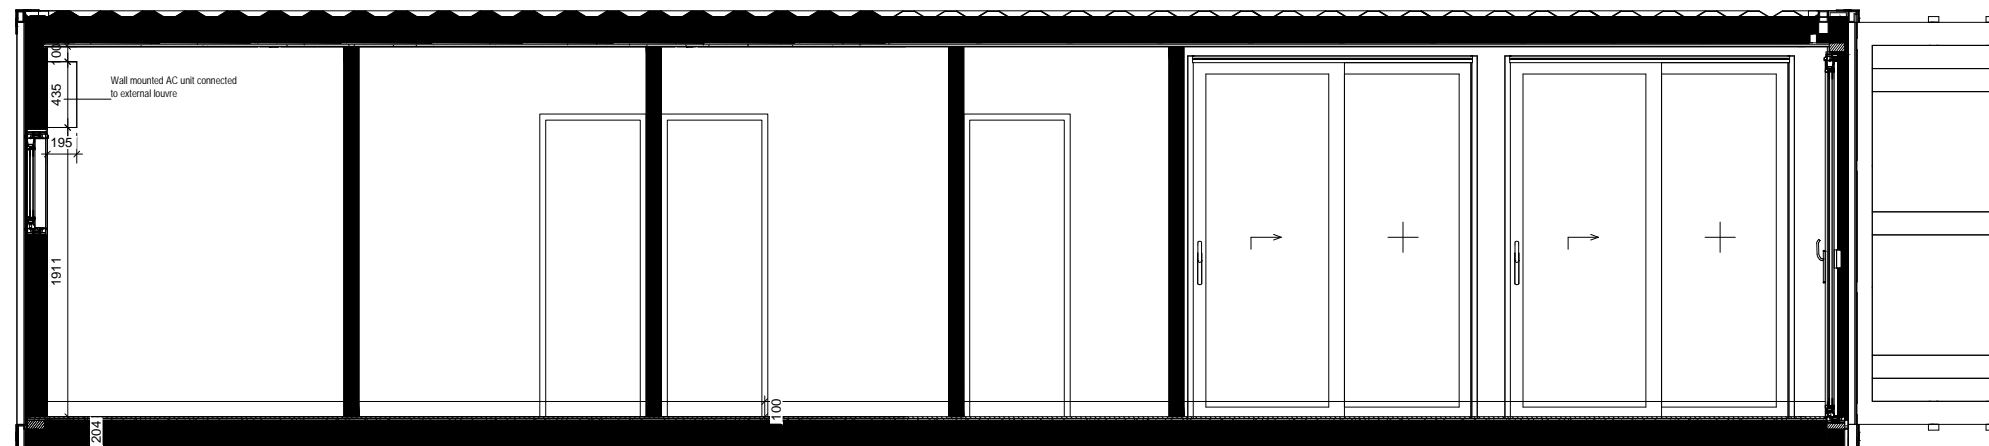

SCALE 1 : 50  
 40ft Container Plan

SCALE 1 : 50  
 40ft Container Ceiling

project  
 BLOC SPACES  
 blocspaces.com  
 LONDON UK

title  
 LS-300-E1-S2-7016  
 30 SQ M Work Space

scale paper

status revision

drawing no

**GENERAL NOTE:**

External Colour: RAL7016  
 Internal Colour (Walls, ceiling): RAL9010  
 Internal Colour (Floor): RAL7016  
 Internal Colour: (Window Frames) RAL901

SCALE 1 : 50  
 40ft Container Elev 02

SCALE 1 : 50  
 40ft Container Elev 03

SCALE 1 : 50  
 40ft Container Elev 04

project  
 BLOC SPACES  
 blocspaces.com  
 LONDON UK

title  
 LS-300-E1-S2-7016  
 30 SQ M Work Space

scale paper

status revision