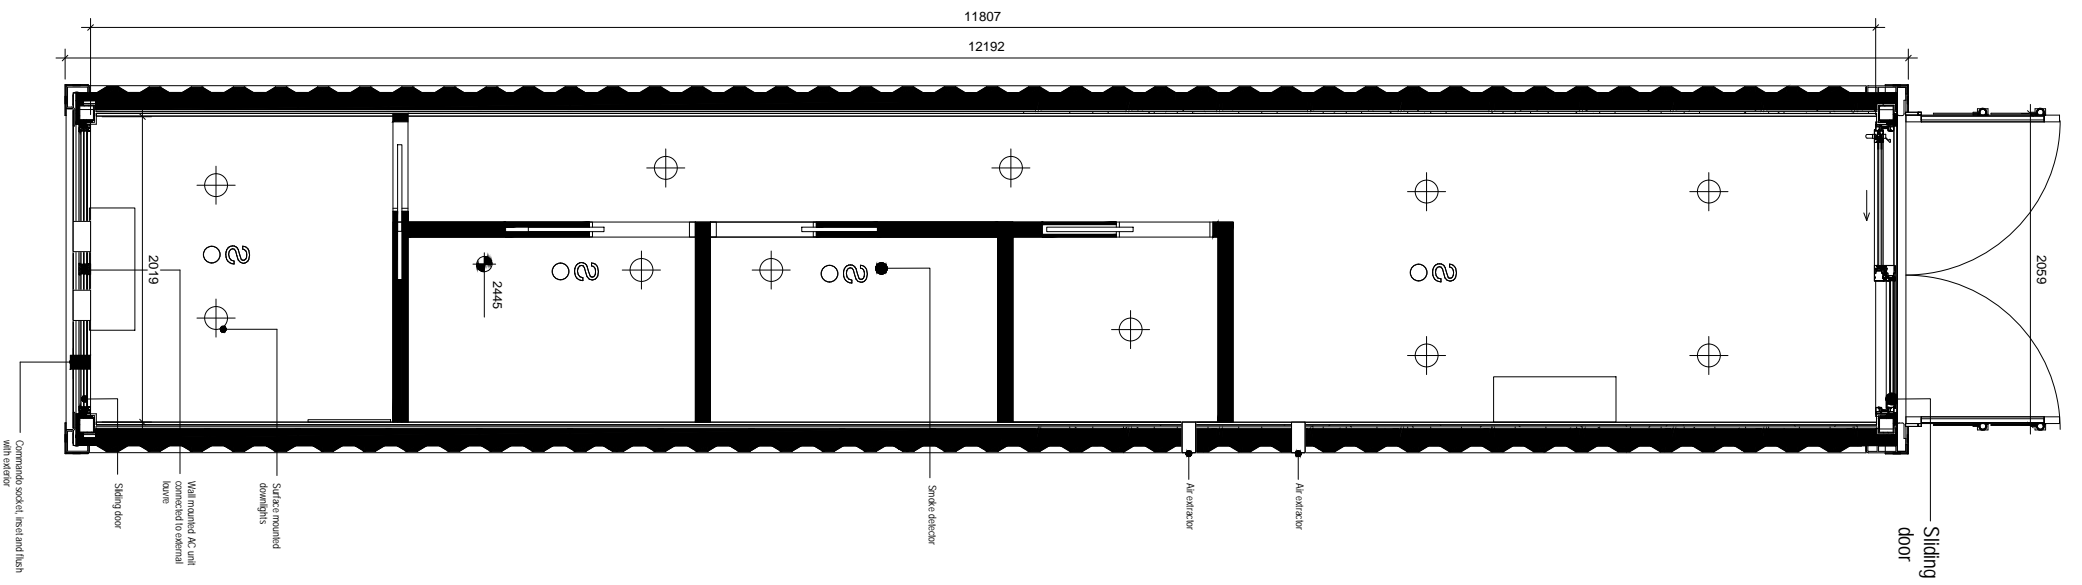

**GENERAL NOTE:**

External Colour: RAL7016  
 Internal Colour (Walls, ceiling): RAL9010  
 Internal Colour (Floor): RAL7016  
 Internal Colour: (Window Frames) RAL901

SCALE 1 : 50  
 40ft Container Elev 01

SCALE 1 : 50  
 40ft Container Plan

SCALE 1 : 50  
 40ft Container Ceiling

project  
 BLOC SPACES  
 blocspaces.com  
 LONDON UK

title  
 LS-300-E1-S2-7016  
 30 SQ M Work Space

scale paper

status revision

drawing no

**GENERAL NOTE:**

External Colour: RAL7016  
 Internal Colour (Walls, ceiling): RAL9010  
 Internal Colour (Floor): RAL7016  
 Internal Colour: (Window Frames) RAL901

SCALE 1 : 50  
 40ft Container Elev 02

SCALE 1 : 50  
 40ft Container Elev 03

SCALE 1 : 50  
 40ft Container Elev 04

project  
 BLOC SPACES  
 blocspaces.com  
 LONDON UK

title  
 LS-300-E1-S2-7016  
 30 SQ M Work Space

scale paper

status revision