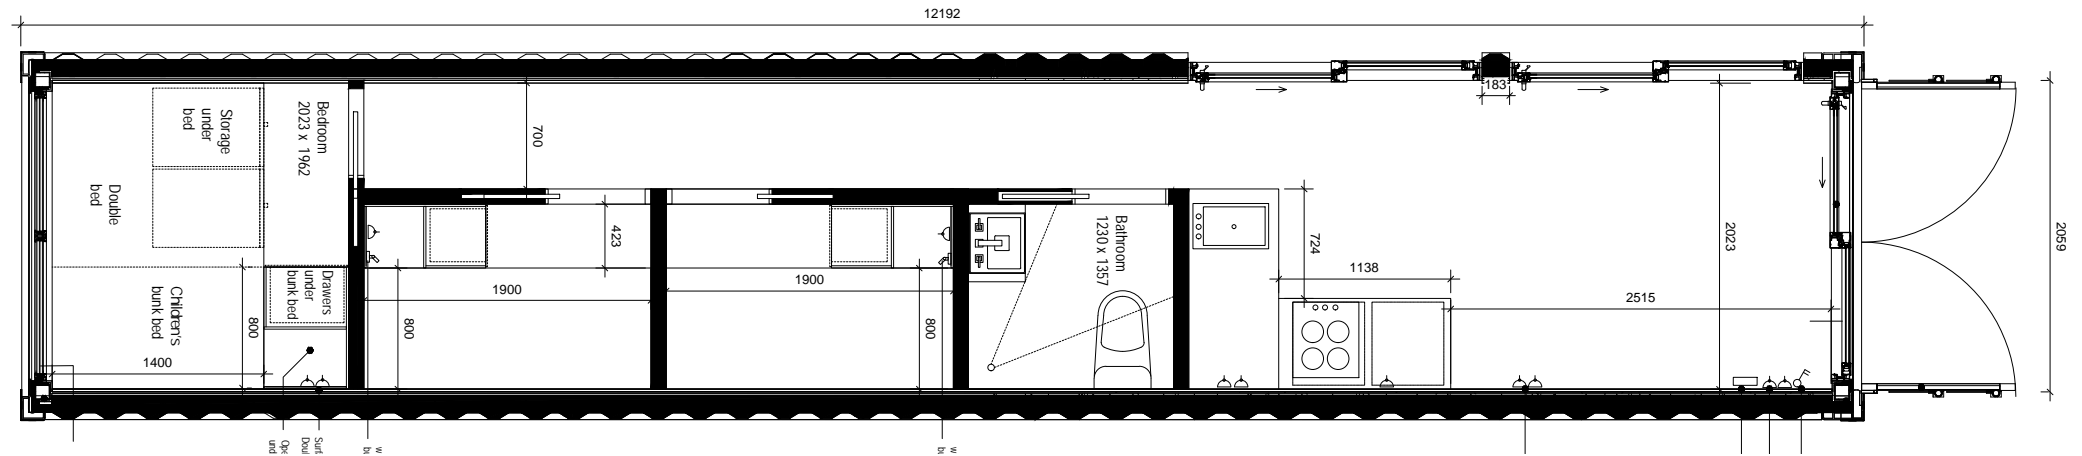

**GENERAL NOTE:**

External Colour: RAL7016  
 Internal Colour (Walls, ceiling): RAL9010  
 Internal Colour (Floor): RAL7016  
 Internal Colour: (Window Frames) RAL901

SCALE 1 : 50  
 40ft Container Elev 01

SCALE 1 : 50  
 40ft Container Plan

SCALE 1 : 50  
 40ft Container Ceiling

project  
 BLOC SPACES  
 blocspaces.com  
 LONDON UK

title  
 LS-300-E1-S2-7016  
 30 SQ M Work Space

scale paper

status revision

drawing no

**GENERAL NOTE:**

External Colour: RAL7016  
 Internal Colour (Walls, ceiling): RAL9010  
 Internal Colour (Floor): RAL7016  
 Internal Colour: (Window Frames) RAL901

SCALE 1 : 50  
 40ft Container Elev 02

SCALE 1 : 50  
 40ft Container Elev 03

SCALE 1 : 50  
 40ft Container Elev 04

project  
 BLOC SPACES  
 blocspaces.com  
 LONDON UK

title  
 LS-300-E1-S2-7016  
 30 SQ M Work Space

scale paper

status revision