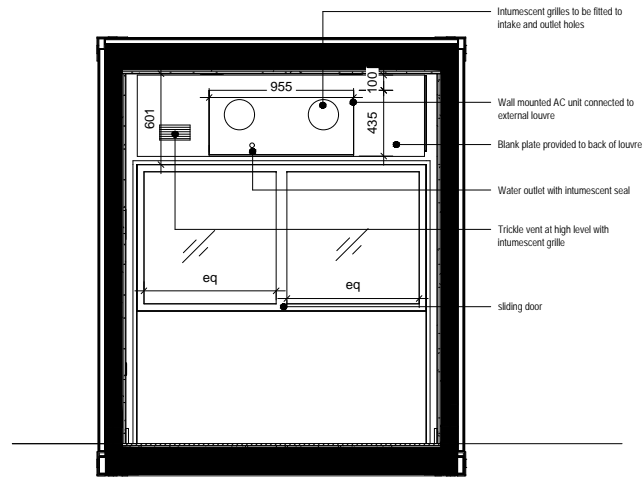

GENERAL NOTE:

External Colour: RAL7016
Internal Colour (Walls, ceiling): RAL9010
Internal Colour (Floor): RAL7016
Internal Colour: (Window Frames) RAL901

SCALE 1 : 50
40ft Container Elev 02