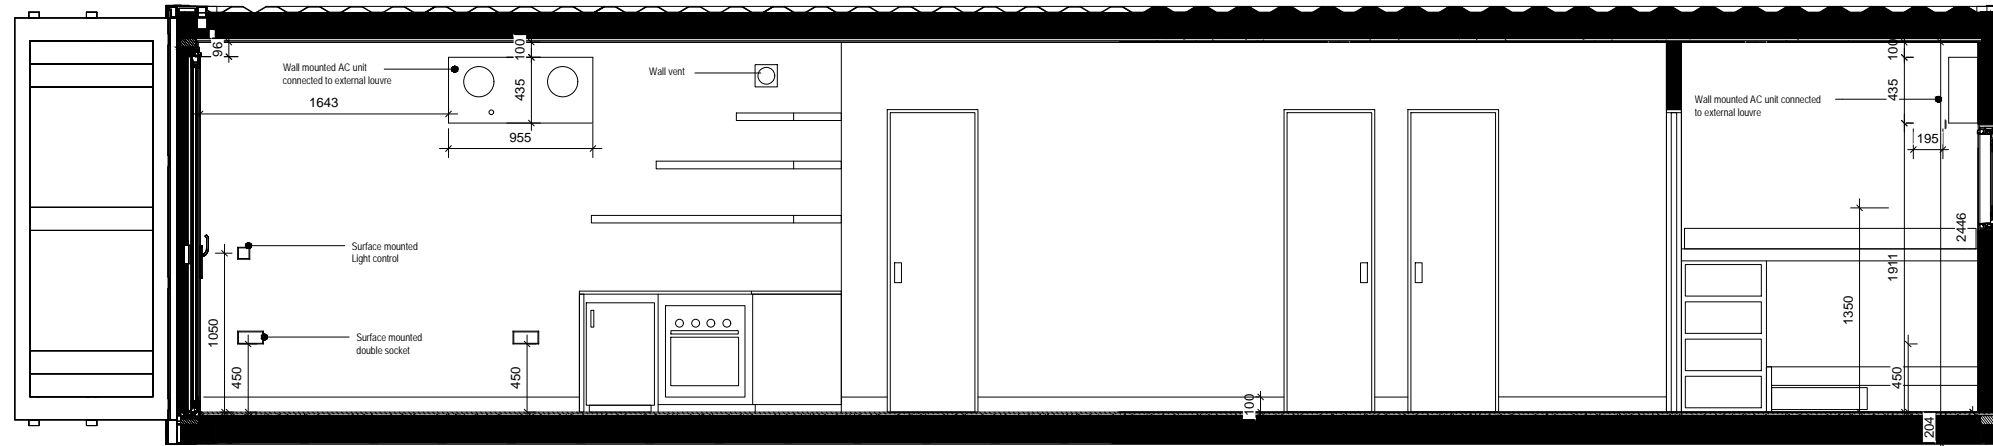

SCALE 1 : 50  
 40ft Container Plan

SCALE 1 : 50  
 40ft Container Ceiling

project  
 BLOC SPACES  
 blocspaces.com  
 LONDON UK

title  
 LS-300-E1-S2-7016  
 30 SQ M Work Space

scale paper

status revision

drawing no

**GENERAL NOTE:**

External Colour: RAL7016  
 Internal Colour (Walls, ceiling): RAL9010  
 Internal Colour (Floor): RAL7016  
 Internal Colour: (Window Frames) RAL901

SCALE 1 : 50  
 40ft Container Elev 02

SCALE 1 : 50  
 40ft Container Elev 03

SCALE 1 : 50  
 40ft Container Elev 04

project  
 BLOC SPACES  
 blocspaces.com  
 LONDON UK

title  
 LS-300-E1-S2-7016  
 30 SQ M Work Space

scale paper

status revision