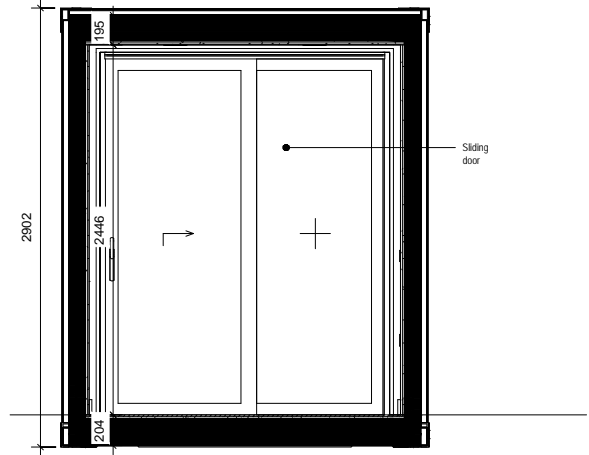

**GENERAL NOTE:**

External Colour: RAL7016  
 Internal Colour (Walls, ceiling): RAL9010  
 Internal Colour (Floor): RAL7016  
 Internal Colour: (Window Frames) RAL901

SCALE 1 : 50  
 40ft Container Elev 01

SCALE 1 : 50  
 40ft Container Plan

SCALE 1 : 50  
 40ft Container Ceiling

project  
 BLOC SPACES  
 blocspaces.com  
 LONDON UK

title  
 LS-300-E1-S2-7016  
 30 SQ M Work Space

scale paper

status revision