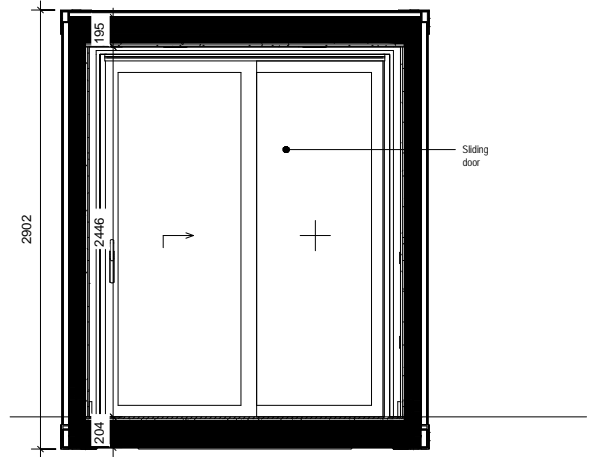

GENERAL NOTE:

External Colour: RAL5010
 Internal Colour (Walls, ceiling): RAL9010
 Internal Colour (Floor): RAL7016
 Internal Colour: (Window Frames) RAL901

SCALE 1 : 50
 40ft Container Elev 01

SCALE 1 : 50
 40ft Container Plan

SCALE 1 : 50
 40ft Container Ceiling

project	
BLOC SPACES	
blocspaces.com	
LONDON UK	
title	
LS-300-E1-S2-5010	
30 SQ M Work Space	
scale	paper
status	revision
drawing no	

GENERAL NOTE:

External Colour: RAL5010
 Internal Colour (Walls, ceiling): RAL9010
 Internal Colour (Floor): RAL7016
 Internal Colour: (Window Frames) RAL901

SCALE 1 : 50
 40ft Container Elev 02

SCALE 1 : 50
 40ft Container Elev 03

SCALE 1 : 50
 40ft Container Elev 04

project
 BLOC SPACES
 blocspaces.com
 LONDON UK

title
 LS-300-E1-S2-5010
 30 SQ M Work Space

scale paper