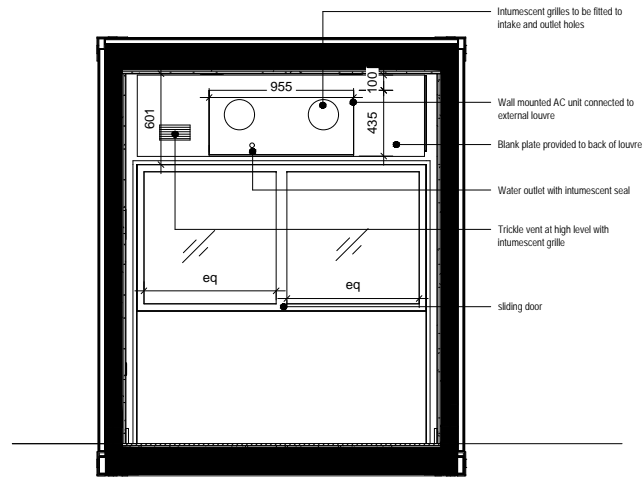

GENERAL NOTE:

External Colour: RAL5010
 Internal Colour (Walls, ceiling): RAL9010
 Internal Colour (Floor): RAL7016
 Internal Colour: (Window Frames) RAL901

SCALE 1 : 50
 40ft Container Elev 01

SCALE 1 : 50
 40ft Container Plan

SCALE 1 : 50
 40ft Container Ceiling

project	
BLOC SPACES	
blocspaces.com	
LONDON UK	
title	
LS-300-E1-S2-5010	
30 SQ M Work Space	
scale	paper
status	revision
drawing no	

GENERAL NOTE:

External Colour: RAL5010
 Internal Colour (Walls, ceiling): RAL9010
 Internal Colour (Floor): RAL7016
 Internal Colour: (Window Frames) RAL901

SCALE 1 : 50
 40ft Container Elev 02

SCALE 1 : 50
 40ft Container Elev 03

SCALE 1 : 50
 40ft Container Elev 04

project
 BLOC SPACES
 blocspaces.com
 LONDON UK

title
 LS-300-E1-S2-5010
 30 SQ M Work Space

scale paper

status revision

drawing no