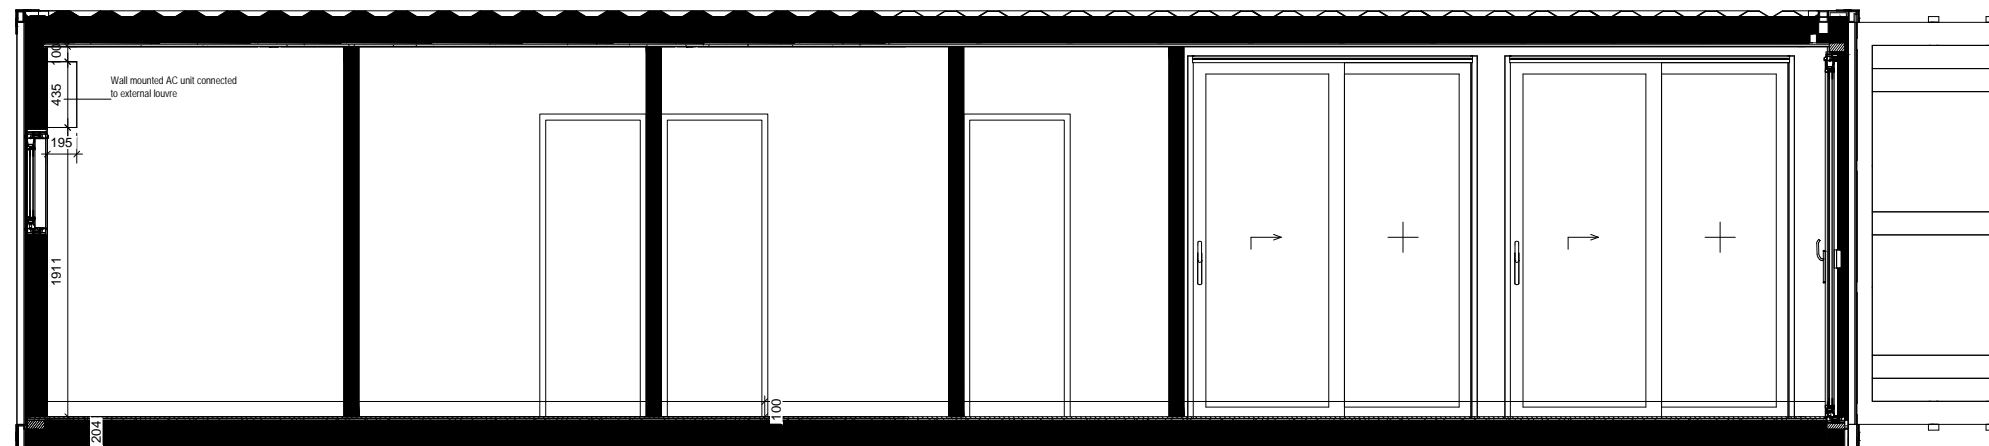

GENERAL NOTE:

External Colour: RAL5010
 Internal Colour (Walls, ceiling): RAL9010
 Internal Colour (Floor): RAL7016
 Internal Colour: (Window Frames) RAL901

SCALE 1 : 50
 40ft Container Elev 01

SCALE 1 : 50
 40ft Container Plan

SCALE 1 : 50
 40ft Container Ceiling

project	
BLOC SPACES	
blocspaces.com	
LONDON UK	
title	
LS-300-E1-S2-5010	
30 SQ M Work Space	
scale	paper
status	revision
drawing no	

GENERAL NOTE:

External Colour: RAL5010
 Internal Colour (Walls, ceiling): RAL9010
 Internal Colour (Floor): RAL7016
 Internal Colour: (Window Frames) RAL901

SCALE 1 : 50
 40ft Container Elev 02

SCALE 1 : 50
 40ft Container Elev 03

SCALE 1 : 50
 40ft Container Elev 04

project
 BLOC SPACES
 blocspaces.com
 LONDON UK

title
 LS-300-E1-S2-5010
 30 SQ M Work Space

scale paper