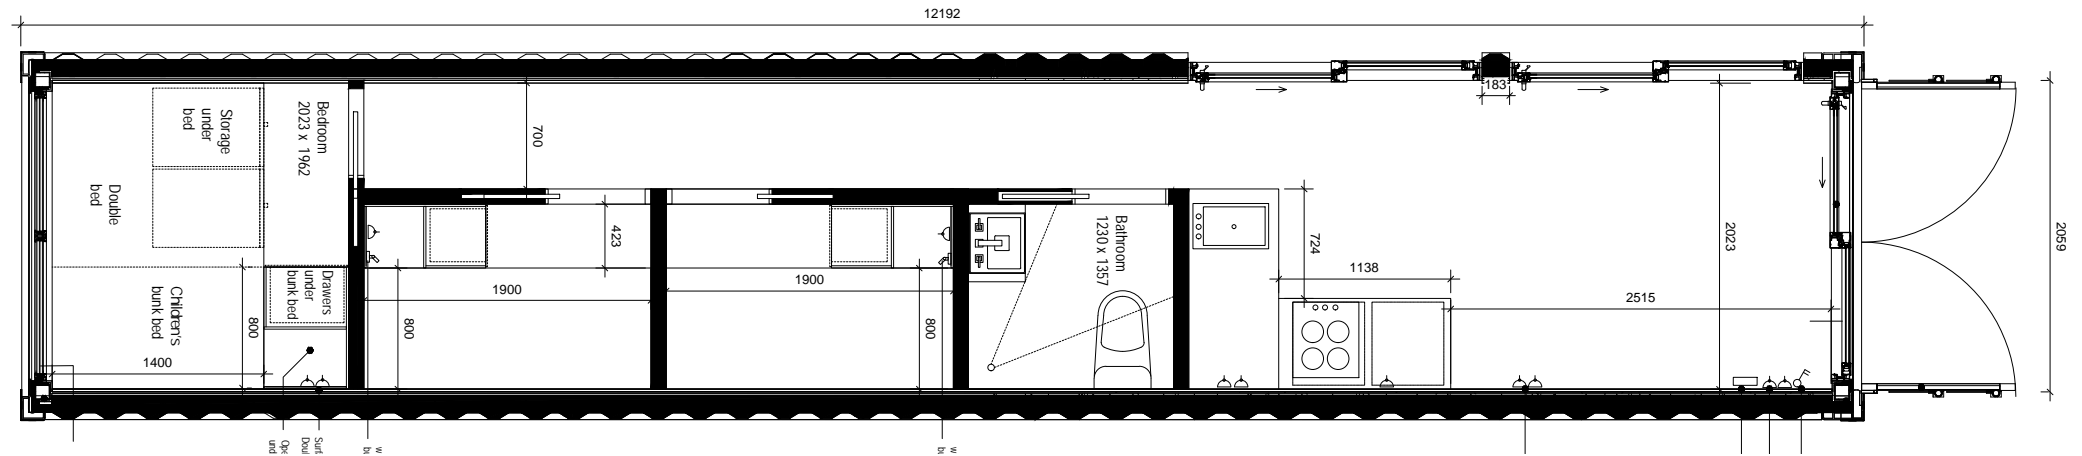

GENERAL NOTE:

External Colour: RAL5010
 Internal Colour (Walls, ceiling): RAL9010
 Internal Colour (Floor): RAL7016
 Internal Colour: (Window Frames) RAL901

SCALE 1 : 50
 40ft Container Elev 01

SCALE 1 : 50
 40ft Container Plan

SCALE 1 : 50
 40ft Container Ceiling

project	
BLOC SPACES	
blocspaces.com	
LONDON UK	
title	
LS-300-E1-S2-5010	
30 SQ M Work Space	
scale	paper
status	revision
drawing no	

GENERAL NOTE:

External Colour: RAL5010
 Internal Colour (Walls, ceiling): RAL9010
 Internal Colour (Floor): RAL7016
 Internal Colour: (Window Frames) RAL901

SCALE 1 : 50
 40ft Container Elev 02

SCALE 1 : 50
 40ft Container Elev 03

SCALE 1 : 50
 40ft Container Elev 04

project
 BLOC SPACES
 blocspaces.com
 LONDON UK

title
 LS-300-E1-S2-5010
 30 SQ M Work Space

scale paper