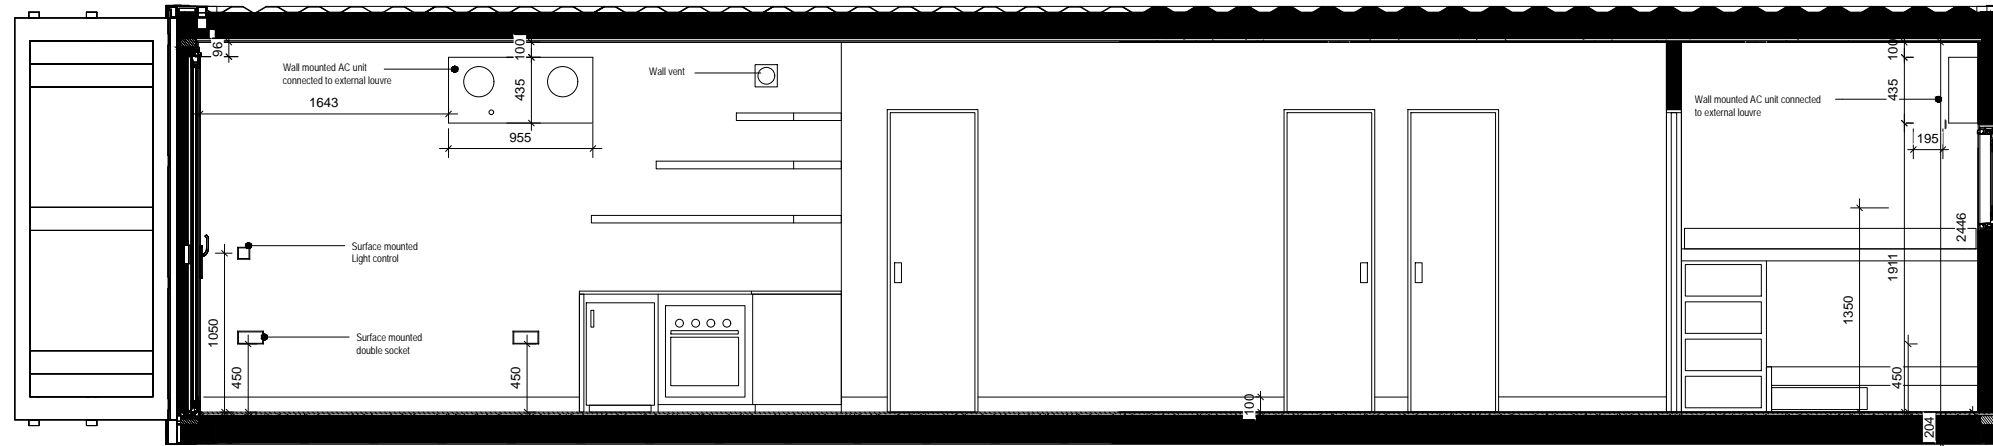

GENERAL NOTE:

External Colour: RAL5010
 Internal Colour (Walls, ceiling): RAL9010
 Internal Colour (Floor): RAL7016
 Internal Colour: (Window Frames) RAL901

SCALE 1 : 50
 40ft Container Elev 01

SCALE 1 : 50
 40ft Container Plan

SCALE 1 : 50
 40ft Container Ceiling

project	
BLOC SPACES	
blocspaces.com	
LONDON UK	
title	
LS-300-E1-S2-5010	
30 SQ M Work Space	
scale	paper
status	revision
drawing no	

GENERAL NOTE:

External Colour: RAL5010
 Internal Colour (Walls, ceiling): RAL9010
 Internal Colour (Floor): RAL7016
 Internal Colour: (Window Frames) RAL901

SCALE 1 : 50
 40ft Container Elev 02

SCALE 1 : 50
 40ft Container Elev 03

SCALE 1 : 50
 40ft Container Elev 04

project
 BLOC SPACES
 blocspaces.com
 LONDON UK

title
 LS-300-E1-S2-5010
 30 SQ M Work Space

scale paper

status revision

drawing no