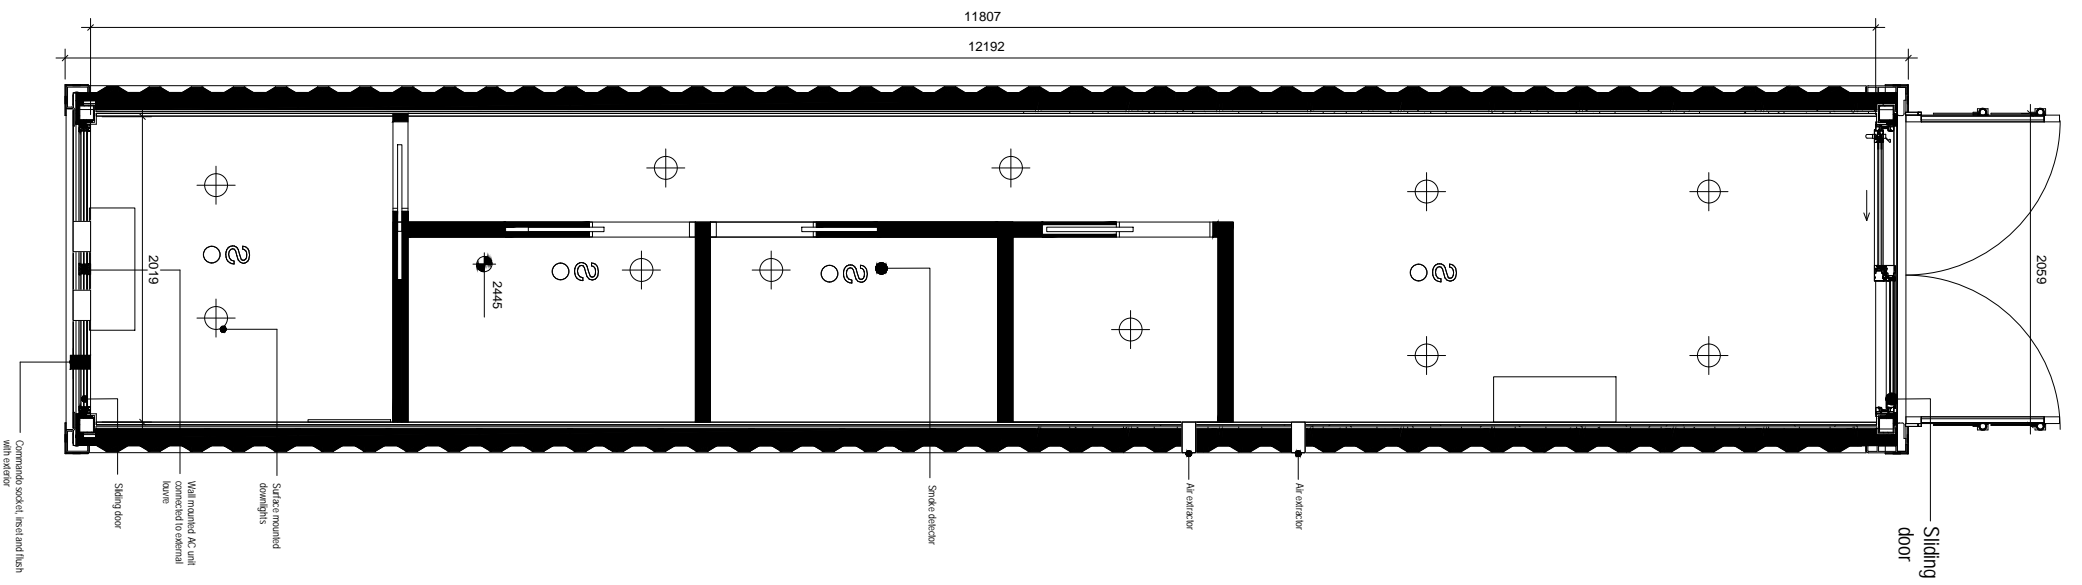

GENERAL NOTE:

External Colour: RAL5010
 Internal Colour (Walls, ceiling): RAL9010
 Internal Colour (Floor): RAL7016
 Internal Colour: (Window Frames) RAL901

SCALE 1 : 50
 40ft Container Elev 01

SCALE 1 : 50
 40ft Container Plan

SCALE 1 : 50
 40ft Container Ceiling

project	
BLOC SPACES	
blocspaces.com	
LONDON UK	
title	
LS-300-E1-S2-5010	
30 SQ M Work Space	
scale	paper
status	revision
drawing no	

GENERAL NOTE:

External Colour: RAL5010
 Internal Colour (Walls, ceiling): RAL9010
 Internal Colour (Floor): RAL7016
 Internal Colour: (Window Frames) RAL901

SCALE 1 : 50
 40ft Container Elev 02

SCALE 1 : 50
 40ft Container Elev 03

SCALE 1 : 50
 40ft Container Elev 04

project
 BLOC SPACES
 blocspaces.com
 LONDON UK

title
 LS-300-E1-S2-5010
 30 SQ M Work Space

scale paper