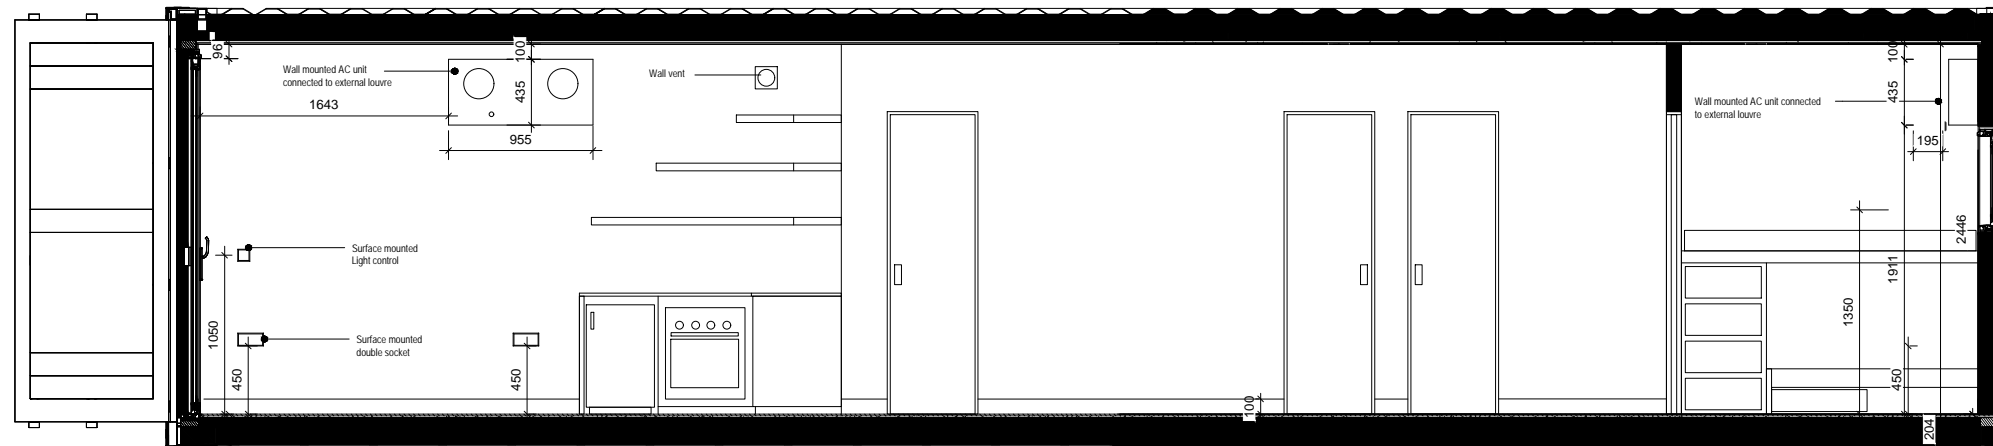

GENERAL NOTE:

External Colour: RAL9010
 Internal Colour (Walls, ceiling): RAL9010
 Internal Colour (Floor): RAL7016
 Internal Colour: (Window Frames) RAL901

SCALE 1 : 50
 40ft Container Elev 01

SCALE 1 : 50
 40ft Container Plan

SCALE 1 : 50
 40ft Container Ceiling

project BLOC SPACES blocspaces.com LONDON UK	
title LS-300-E1-S1-9010 30 SQ M Work Space	
scale	paper
status	revision
drawing no	

GENERAL NOTE:

External Colour: RAL9010
 Internal Colour (Walls, ceiling): RAL9010
 Internal Colour (Floor): RAL7016
 Internal Colour: (Window Frames) RAL901

SCALE 1 : 50
 40ft Container Elev 02

SCALE 1 : 50
 40ft Container Elev 03

SCALE 1 : 50
 40ft Container Elev 04

project
 BLOC SPACES
 blocspaces.com
 LONDON UK

title
 LS-300-E1-S1-9010
 30 SQ M Work Space

scale paper

status revision

drawing no