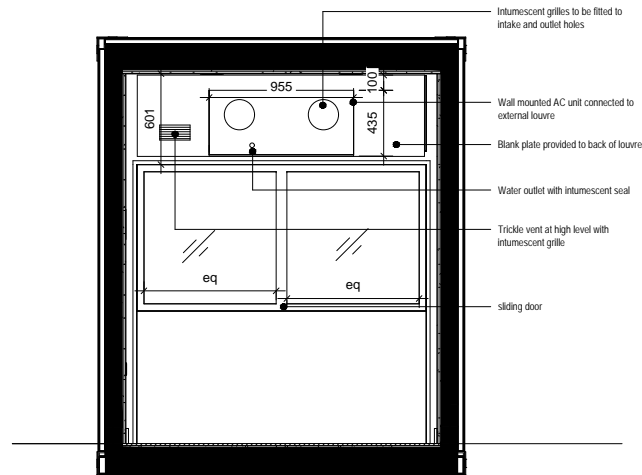

GENERAL NOTE:

External Colour: RAL9010
 Internal Colour (Walls, ceiling): RAL9010
 Internal Colour (Floor): RAL7016
 Internal Colour: (Window Frames) RAL901

SCALE 1 : 50
 40ft Container Elev 01

SCALE 1 : 50
 40ft Container Plan

SCALE 1 : 50
 40ft Container Ceiling

project BLOC SPACES blocspaces.com LONDON UK	
title LS-300-E1-S1-9010 30 SQ M Work Space	
scale	paper
status	revision
drawing no	

GENERAL NOTE:

External Colour: RAL9010
 Internal Colour (Walls, ceiling): RAL9010
 Internal Colour (Floor): RAL7016
 Internal Colour: (Window Frames) RAL901

SCALE 1 : 50
 40ft Container Elev 02

SCALE 1 : 50
 40ft Container Elev 03

SCALE 1 : 50
 40ft Container Elev 04

project
 BLOC SPACES
 blocspaces.com
 LONDON UK

title
 LS-300-E1-S1-9010
 30 SQ M Work Space

scale paper

status revision

drawing no