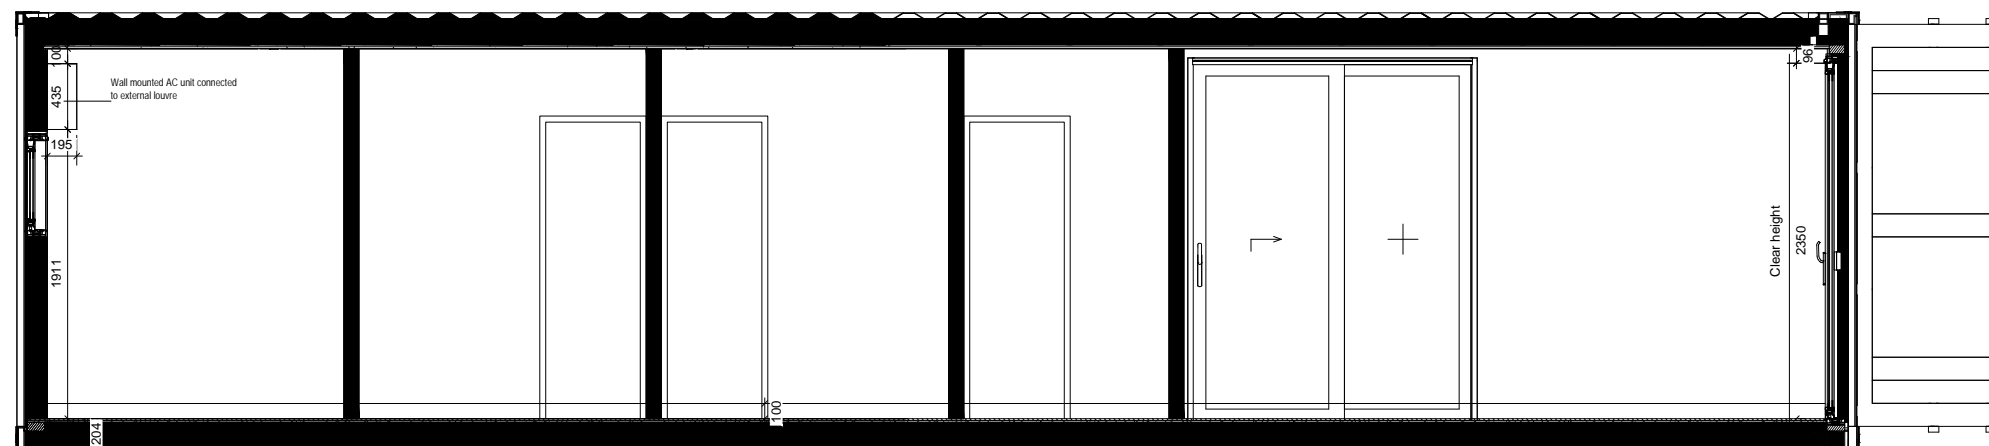

GENERAL NOTE:

External Colour: RAL9010
 Internal Colour (Walls, ceiling): RAL9010
 Internal Colour (Floor): RAL7016
 Internal Colour: (Window Frames) RAL901

SCALE 1 : 50
 40ft Container Elev 01

SCALE 1 : 50
 40ft Container Plan

SCALE 1 : 50
 40ft Container Ceiling

project BLOC SPACES blocspaces.com LONDON UK	
title LS-300-E1-S1-9010 30 SQ M Work Space	
scale	paper
status	revision
drawing no	

GENERAL NOTE:

External Colour: RAL9010
 Internal Colour (Walls, ceiling): RAL9010
 Internal Colour (Floor): RAL7016
 Internal Colour: (Window Frames) RAL901

SCALE 1 : 50
 40ft Container Elev 02

SCALE 1 : 50
 40ft Container Elev 03

SCALE 1 : 50
 40ft Container Elev 04

project
 BLOC SPACES
 blocspaces.com
 LONDON UK

title
 LS-300-E1-S1-9010
 30 SQ M Work Space

scale paper