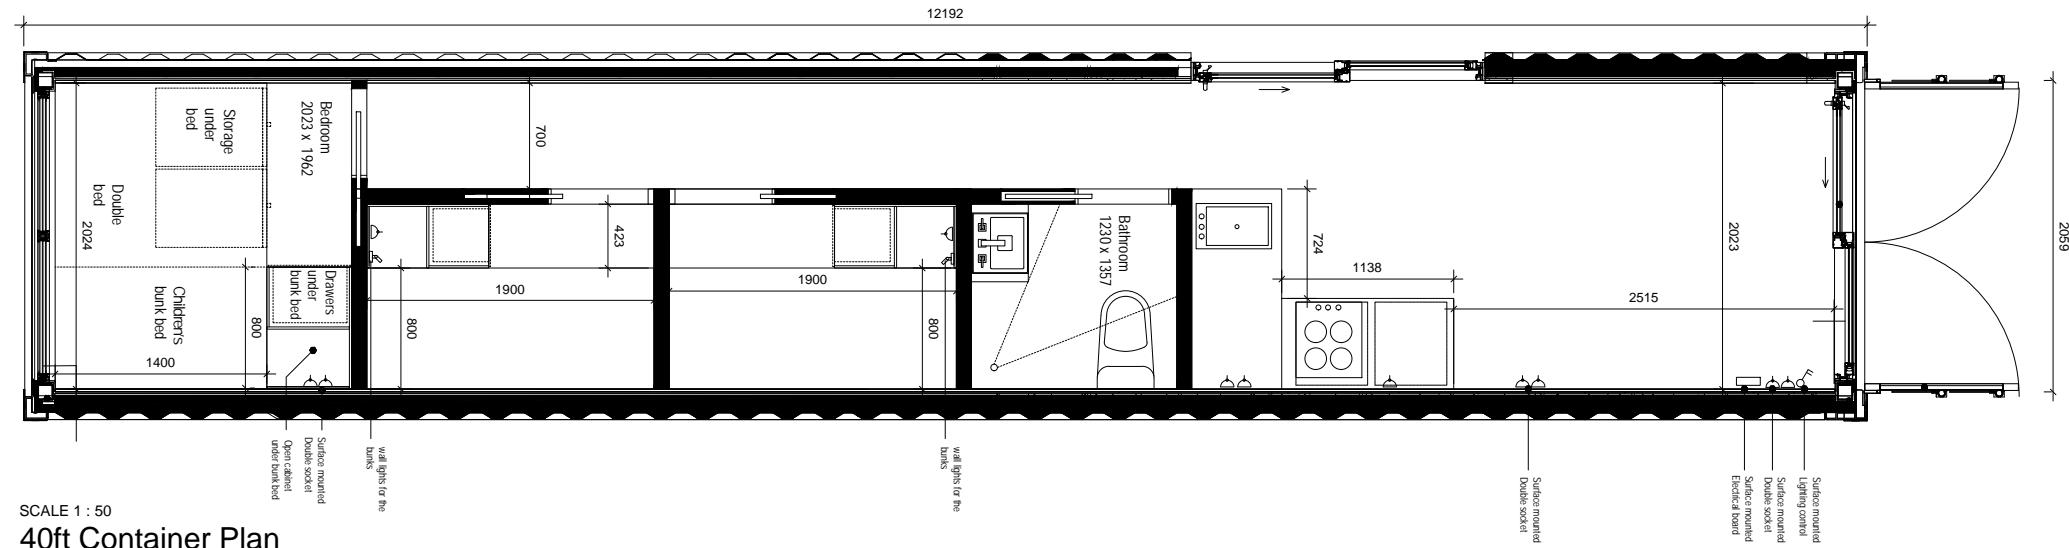

GENERAL NOTE:

External Colour: RAL9010
 Internal Colour (Walls, ceiling): RAL9010
 Internal Colour (Floor): RAL7016
 Internal Colour: (Window Frames) RAL901

SCALE 1 : 50
 40ft Container Elev 01

SCALE 1 : 50
 40ft Container Plan

SCALE 1 : 50
 40ft Container Ceiling

project BLOC SPACES blocspaces.com LONDON UK	
title LS-300-E1-S1-9010 30 SQ M Work Space	
scale	paper
status	revision
drawing no	

GENERAL NOTE:

External Colour: RAL9010
 Internal Colour (Walls, ceiling): RAL9010
 Internal Colour (Floor): RAL7016
 Internal Colour: (Window Frames) RAL901

SCALE 1 : 50
 40ft Container Elev 02

SCALE 1 : 50
 40ft Container Elev 03

SCALE 1 : 50
 40ft Container Elev 04

project
 BLOC SPACES
 blocspaces.com
 LONDON UK

title
 LS-300-E1-S1-9010
 30 SQ M Work Space

scale paper