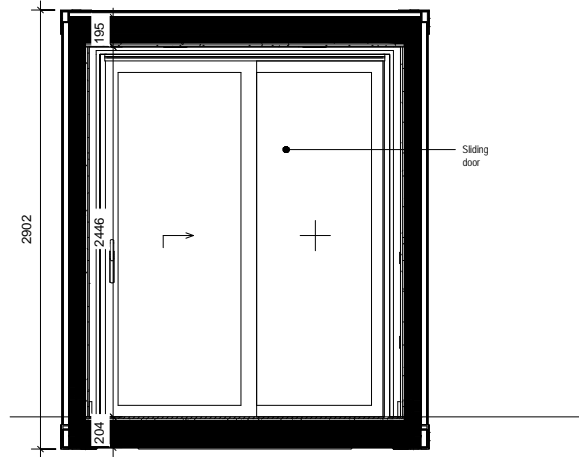

GENERAL NOTE:

External Colour: RAL9010
 Internal Colour (Walls, ceiling): RAL9010
 Internal Colour (Floor): RAL7016
 Internal Colour: (Window Frames) RAL901

SCALE 1 : 50
 40ft Container Elev 01

SCALE 1 : 50
 40ft Container Plan

SCALE 1 : 50
 40ft Container Ceiling

project BLOC SPACES blocspaces.com LONDON UK	
title LS-300-E1-S1-9010 30 SQ M Work Space	
scale	paper
status	revision
drawing no	

GENERAL NOTE:

External Colour: RAL9010
 Internal Colour (Walls, ceiling): RAL9010
 Internal Colour (Floor): RAL7016
 Internal Colour: (Window Frames) RAL901

SCALE 1 : 50
 40ft Container Elev 02

SCALE 1 : 50
 40ft Container Elev 03

SCALE 1 : 50
 40ft Container Elev 04

project
 BLOC SPACES
 blocspaces.com
 LONDON UK

title
 LS-300-E1-S1-9010
 30 SQ M Work Space

scale paper