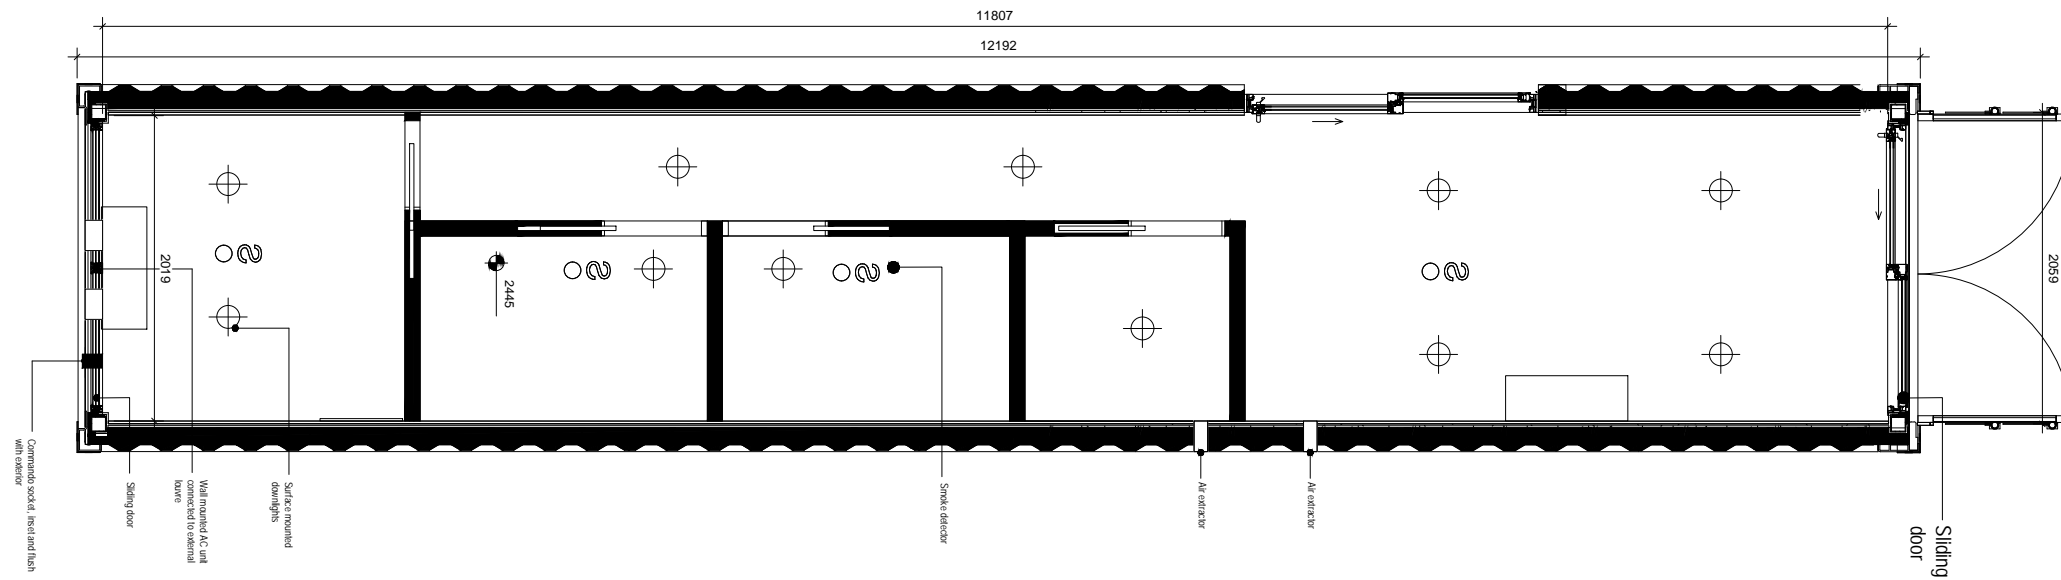

GENERAL NOTE:

External Colour: RAL9010
 Internal Colour (Walls, ceiling): RAL9010
 Internal Colour (Floor): RAL7016
 Internal Colour: (Window Frames) RAL901

SCALE 1 : 50
 40ft Container Elev 01

SCALE 1 : 50
 40ft Container Plan

SCALE 1 : 50
 40ft Container Ceiling

project BLOC SPACES blocspaces.com LONDON UK	
title LS-300-E1-S1-9010 30 SQ M Work Space	
scale	paper
status	revision
drawing no	

GENERAL NOTE:

External Colour: RAL9010
 Internal Colour (Walls, ceiling): RAL9010
 Internal Colour (Floor): RAL7016
 Internal Colour: (Window Frames) RAL901

SCALE 1 : 50
 40ft Container Elev 02

SCALE 1 : 50
 40ft Container Elev 03

SCALE 1 : 50
 40ft Container Elev 04

project
 BLOC SPACES
 blocspaces.com
 LONDON UK

title
 LS-300-E1-S1-9010
 30 SQ M Work Space

scale paper

status revision

drawing no