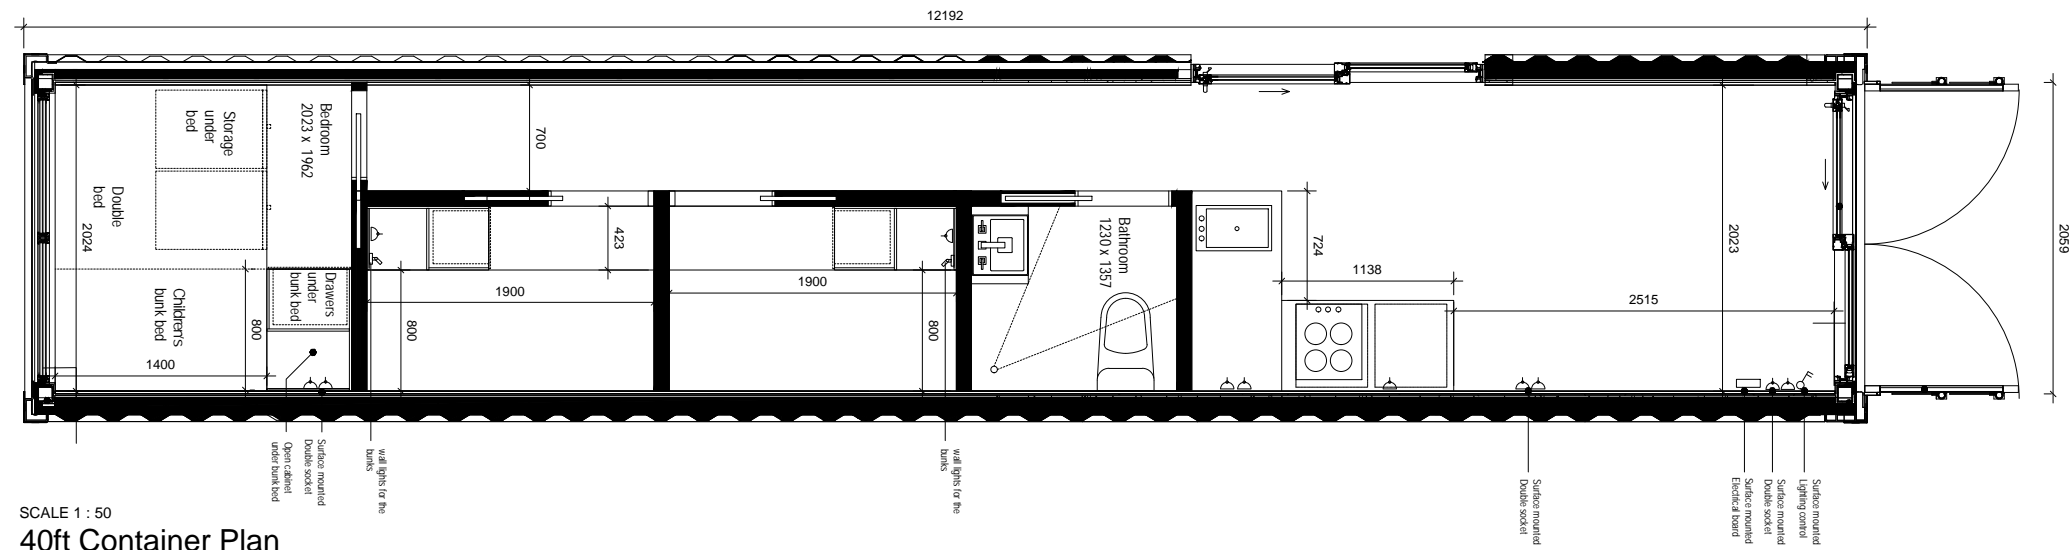

GENERAL NOTE:

External Colour: RAL9007
 Internal Colour (Walls, ceiling): RAL9010
 Internal Colour (Floor): RAL7016
 Internal Colour: (Window Frames) RAL901

SCALE 1 : 50
 40ft Container Elev 01

SCALE 1 : 50
 40ft Container Plan

SCALE 1 : 50
 40ft Container Ceiling

project
 BLOC SPACES
 blocspaces.com
 LONDON UK

title
 LS-300-E1-S1-9007
 30 SQ M Work Space

scale paper

status revision

drawing no

GENERAL NOTE:

External Colour: RAL9007
 Internal Colour (Walls, ceiling): RAL9010
 Internal Colour (Floor): RAL7016
 Internal Colour: (Window Frames) RAL901

SCALE 1 : 50
 40ft Container Elev 02

SCALE 1 : 50
 40ft Container Elev 03

SCALE 1 : 50
 40ft Container Elev 04

project
 BLOC SPACES
 blocspaces.com
 LONDON UK

title
 LS-300-E1-S1-9007
 30 SQ M Work Space

scale paper