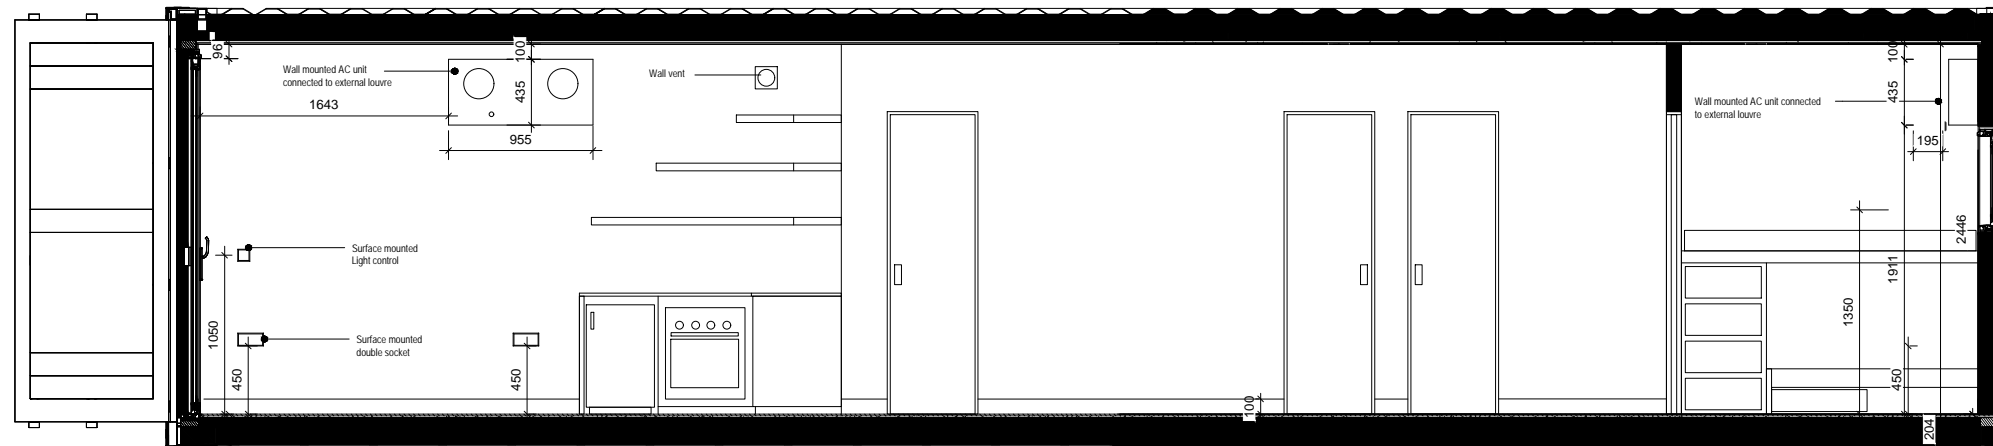

GENERAL NOTE:

External Colour: RAL9007
 Internal Colour (Walls, ceiling): RAL9010
 Internal Colour (Floor): RAL7016
 Internal Colour: (Window Frames) RAL901

SCALE 1 : 50
 40ft Container Elev 01

SCALE 1 : 50
 40ft Container Plan

SCALE 1 : 50
 40ft Container Ceiling

project
 BLOC SPACES
 blocspaces.com
 LONDON UK

title
 LS-300-E1-S1-9007
 30 SQ M Work Space

scale paper

status revision

drawing no

GENERAL NOTE:

External Colour: RAL9007
 Internal Colour (Walls, ceiling): RAL9010
 Internal Colour (Floor): RAL7016
 Internal Colour: (Window Frames) RAL901

SCALE 1 : 50
 40ft Container Elev 02

SCALE 1 : 50
 40ft Container Elev 03

SCALE 1 : 50
 40ft Container Elev 04

project
 BLOC SPACES
 blocspaces.com
 LONDON UK

title
 LS-300-E1-S1-9007
 30 SQ M Work Space

scale paper

status revision

drawing no