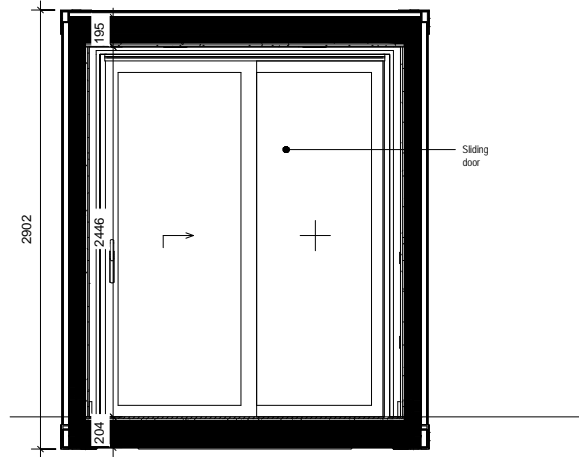

GENERAL NOTE:

External Colour: RAL9007
 Internal Colour (Walls, ceiling): RAL9010
 Internal Colour (Floor): RAL7016
 Internal Colour: (Window Frames) RAL901

SCALE 1 : 50
 40ft Container Elev 01

SCALE 1 : 50
 40ft Container Plan

SCALE 1 : 50
 40ft Container Ceiling

project
 BLOC SPACES
 blocspaces.com
 LONDON UK

title
 LS-300-E1-S1-9007
 30 SQ M Work Space

scale paper

status revision

drawing no

GENERAL NOTE:

External Colour: RAL9007
 Internal Colour (Walls, ceiling): RAL9010
 Internal Colour (Floor): RAL7016
 Internal Colour: (Window Frames) RAL901

SCALE 1 : 50
 40ft Container Elev 02

SCALE 1 : 50
 40ft Container Elev 03

SCALE 1 : 50
 40ft Container Elev 04

project
 BLOC SPACES
 blocspaces.com
 LONDON UK

title
 LS-300-E1-S1-9007
 30 SQ M Work Space

scale paper