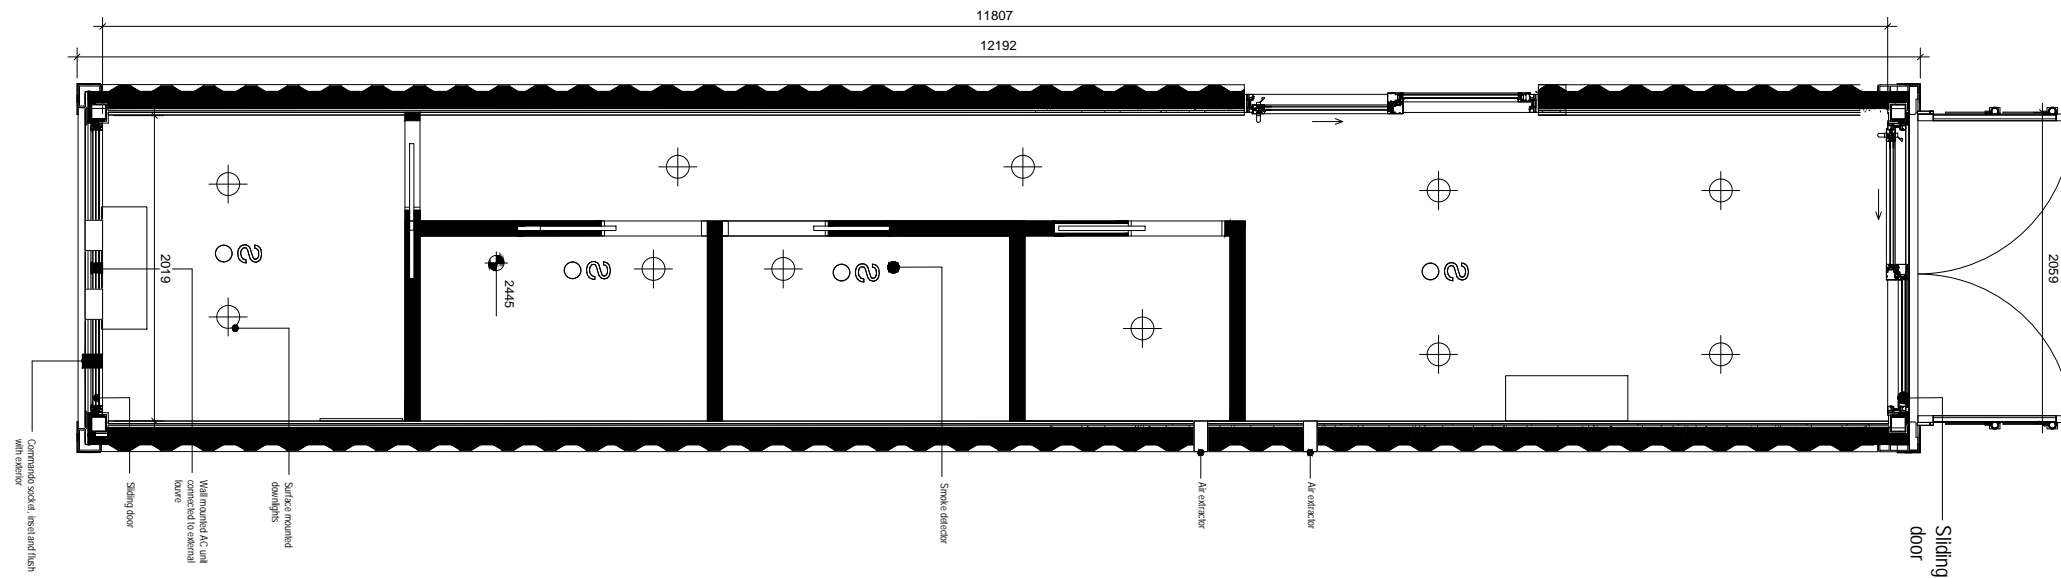

GENERAL NOTE:

External Colour: RAL9007
 Internal Colour (Walls, ceiling): RAL9010
 Internal Colour (Floor): RAL7016
 Internal Colour: (Window Frames) RAL901

SCALE 1 : 50
 40ft Container Elev 01

SCALE 1 : 50
 40ft Container Plan

SCALE 1 : 50
 40ft Container Ceiling

project
 BLOC SPACES
 blocspaces.com
 LONDON UK

title
 LS-300-E1-S1-9007
 30 SQ M Work Space

scale paper

status revision

drawing no

GENERAL NOTE:

External Colour: RAL9007
 Internal Colour (Walls, ceiling): RAL9010
 Internal Colour (Floor): RAL7016
 Internal Colour: (Window Frames) RAL901

SCALE 1 : 50
 40ft Container Elev 02

SCALE 1 : 50
 40ft Container Elev 03

SCALE 1 : 50
 40ft Container Elev 04

project
 BLOC SPACES
 blocspaces.com
 LONDON UK

title
 LS-300-E1-S1-9007
 30 SQ M Work Space

scale paper

status revision

drawing no