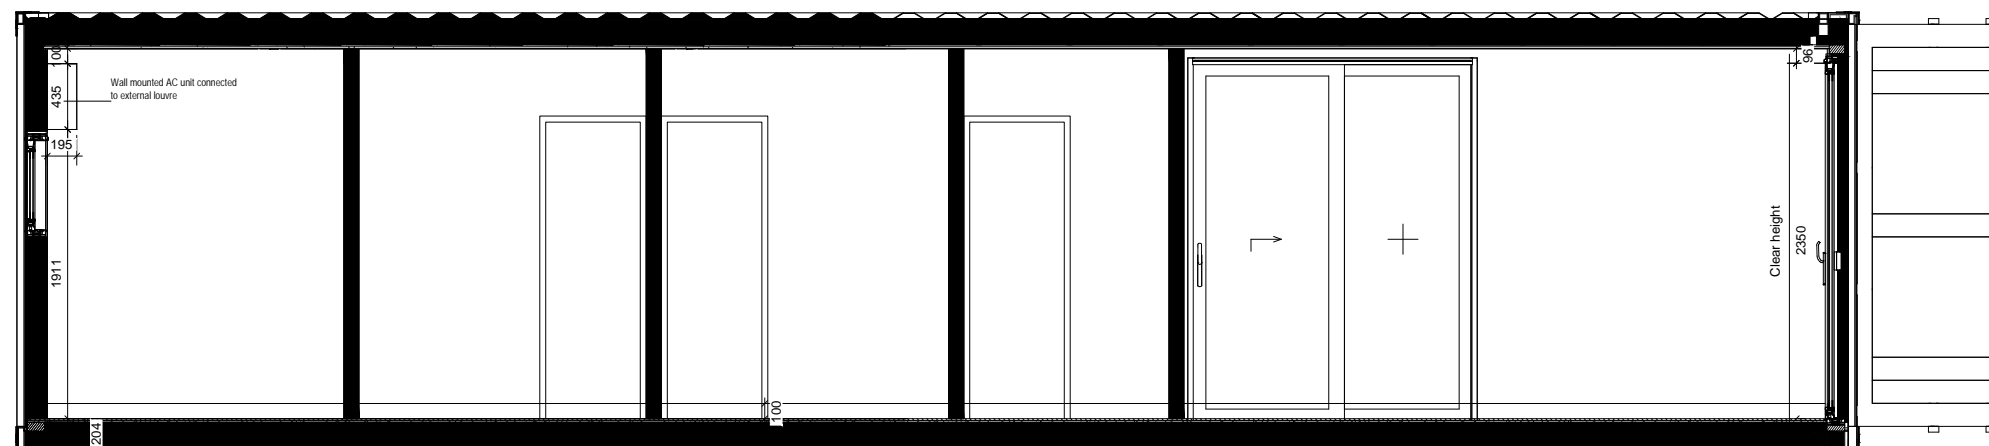

GENERAL NOTE:

External Colour: RAL9007
 Internal Colour (Walls, ceiling): RAL9010
 Internal Colour (Floor): RAL7016
 Internal Colour: (Window Frames) RAL901

SCALE 1 : 50
 40ft Container Elev 01

SCALE 1 : 50
 40ft Container Plan

SCALE 1 : 50
 40ft Container Ceiling

project
 BLOC SPACES
 blocspaces.com
 LONDON UK

title
 LS-300-E1-S1-9007
 30 SQ M Work Space

scale paper

status revision

drawing no

GENERAL NOTE:

External Colour: RAL9007
 Internal Colour (Walls, ceiling): RAL9010
 Internal Colour (Floor): RAL7016
 Internal Colour: (Window Frames) RAL901

SCALE 1 : 50
 40ft Container Elev 02

SCALE 1 : 50
 40ft Container Elev 03

SCALE 1 : 50
 40ft Container Elev 04

project
 BLOC SPACES
 blocspaces.com
 LONDON UK

title
 LS-300-E1-S1-9007
 30 SQ M Work Space

scale paper