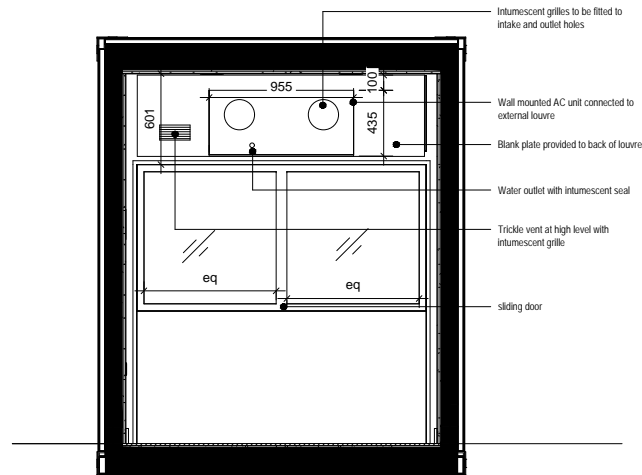

SCALE 1 : 50
 40ft Container Ceiling

project
 BLOC SPACES
 blocspaces.com
 LONDON UK

title
 LS-300-E1-S1-9007
 30 SQ M Work Space

scale paper

status revision

drawing no

GENERAL NOTE:

External Colour: RAL9007
 Internal Colour (Walls, ceiling): RAL9010
 Internal Colour (Floor): RAL7016
 Internal Colour: (Window Frames) RAL901

SCALE 1 : 50
 40ft Container Elev 02

SCALE 1 : 50
 40ft Container Elev 03

SCALE 1 : 50
 40ft Container Elev 04

project
 BLOC SPACES
 blocspaces.com
 LONDON UK

title
 LS-300-E1-S1-9007
 30 SQ M Work Space

scale paper