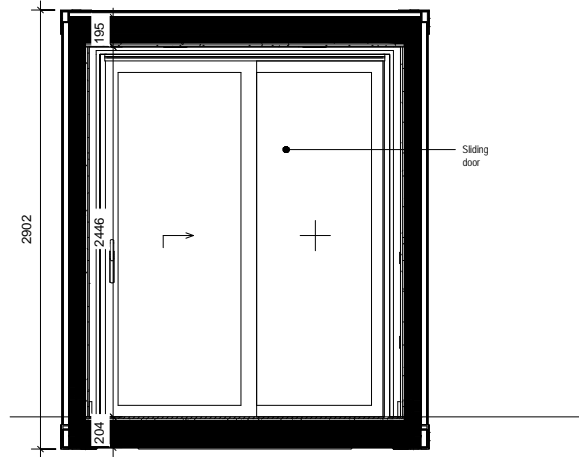

GENERAL NOTE:

External Colour: RAL7016
 Internal Colour (Walls, ceiling): RAL9010
 Internal Colour (Floor): RAL7016
 Internal Colour: (Window Frames) RAL901

SCALE 1 : 50
 40ft Container Elev 01

SCALE 1 : 50
 40ft Container Plan

SCALE 1 : 50
 40ft Container Ceiling

project
 BLOC SPACES
 blocspaces.com
 LONDON UK

title
 LS-300-E1-S1-7016
 30 SQ M Work Space

scale paper

status revision

drawing no

GENERAL NOTE:

External Colour: RAL7016
 Internal Colour (Walls, ceiling): RAL9010
 Internal Colour (Floor): RAL7016
 Internal Colour: (Window Frames) RAL901

SCALE 1 : 50
 40ft Container Elev 02

SCALE 1 : 50
 40ft Container Elev 03

SCALE 1 : 50
 40ft Container Elev 04

project
 BLOC SPACES
 blocspaces.com
 LONDON UK

title
 LS-300-E1-S1-7016
 30 SQ M Work Space

scale paper