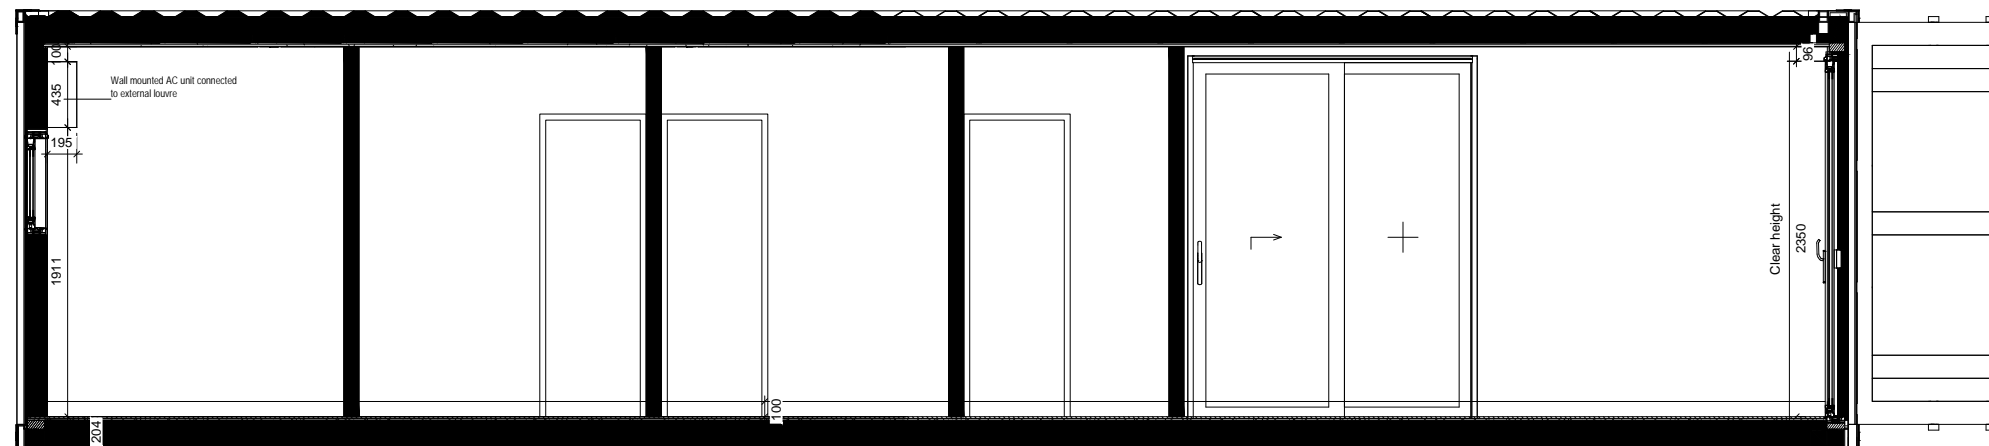

GENERAL NOTE:

External Colour: RAL7016
 Internal Colour (Walls, ceiling): RAL9010
 Internal Colour (Floor): RAL7016
 Internal Colour: (Window Frames) RAL901

SCALE 1 : 50
 40ft Container Elev 01

SCALE 1 : 50
 40ft Container Plan

SCALE 1 : 50
 40ft Container Ceiling

project
 BLOC SPACES
 blocspaces.com
 LONDON UK

title
 LS-300-E1-S1-7016
 30 SQ M Work Space

scale paper

status revision

drawing no

GENERAL NOTE:

External Colour: RAL7016
 Internal Colour (Walls, ceiling): RAL9010
 Internal Colour (Floor): RAL7016
 Internal Colour: (Window Frames) RAL901

SCALE 1 : 50
 40ft Container Elev 02

SCALE 1 : 50
 40ft Container Elev 03

SCALE 1 : 50
 40ft Container Elev 04

project
 BLOC SPACES
 blocspaces.com
 LONDON UK

title
 LS-300-E1-S1-7016
 30 SQ M Work Space

scale paper