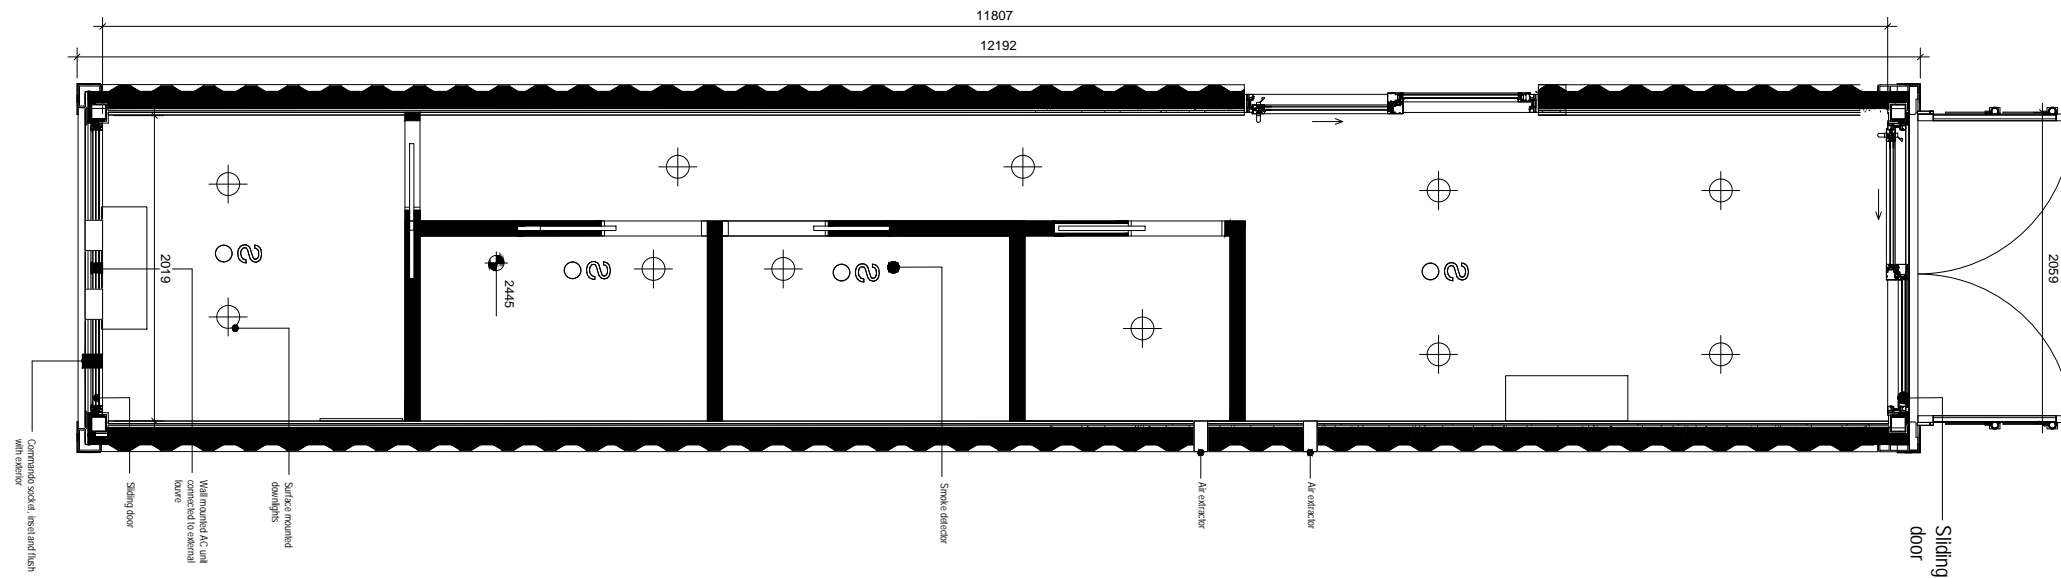

GENERAL NOTE:

External Colour: RAL7016
 Internal Colour (Walls, ceiling): RAL9010
 Internal Colour (Floor): RAL7016
 Internal Colour: (Window Frames) RAL901

SCALE 1 : 50
 40ft Container Elev 01

SCALE 1 : 50
 40ft Container Plan

SCALE 1 : 50
 40ft Container Ceiling

project
 BLOC SPACES
 blocspaces.com
 LONDON UK

title
 LS-300-E1-S1-7016
 30 SQ M Work Space

scale paper

status revision

drawing no

GENERAL NOTE:

External Colour: RAL7016
 Internal Colour (Walls, ceiling): RAL9010
 Internal Colour (Floor): RAL7016
 Internal Colour: (Window Frames) RAL901

SCALE 1 : 50
 40ft Container Elev 02

SCALE 1 : 50
 40ft Container Elev 03

SCALE 1 : 50
 40ft Container Elev 04

project
 BLOC SPACES
 blocspaces.com
 LONDON UK

title
 LS-300-E1-S1-7016
 30 SQ M Work Space

scale paper

status revision

drawing no