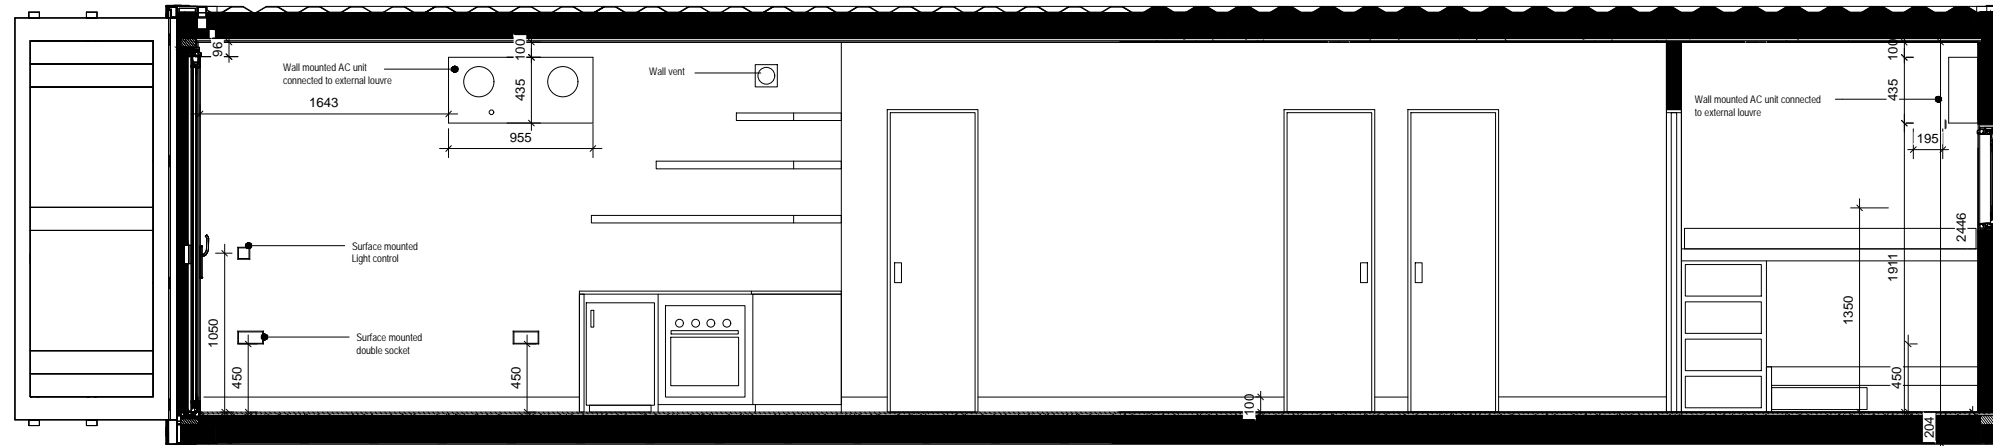

GENERAL NOTE:

External Colour: RAL7016
 Internal Colour (Walls, ceiling): RAL9010
 Internal Colour (Floor): RAL7016
 Internal Colour: (Window Frames) RAL901

SCALE 1 : 50
 40ft Container Elev 01

SCALE 1 : 50
 40ft Container Plan

SCALE 1 : 50
 40ft Container Ceiling

project
 BLOC SPACES
 blocspaces.com
 LONDON UK

title
 LS-300-E1-S1-7016
 30 SQ M Work Space

scale paper

status revision

drawing no

GENERAL NOTE:

External Colour: RAL7016
 Internal Colour (Walls, ceiling): RAL9010
 Internal Colour (Floor): RAL7016
 Internal Colour: (Window Frames) RAL901

SCALE 1 : 50
 40ft Container Elev 02

SCALE 1 : 50
 40ft Container Elev 03

SCALE 1 : 50
 40ft Container Elev 04

project
 BLOC SPACES
 blocspaces.com
 LONDON UK

title
 LS-300-E1-S1-7016
 30 SQ M Work Space

scale paper

status revision

drawing no