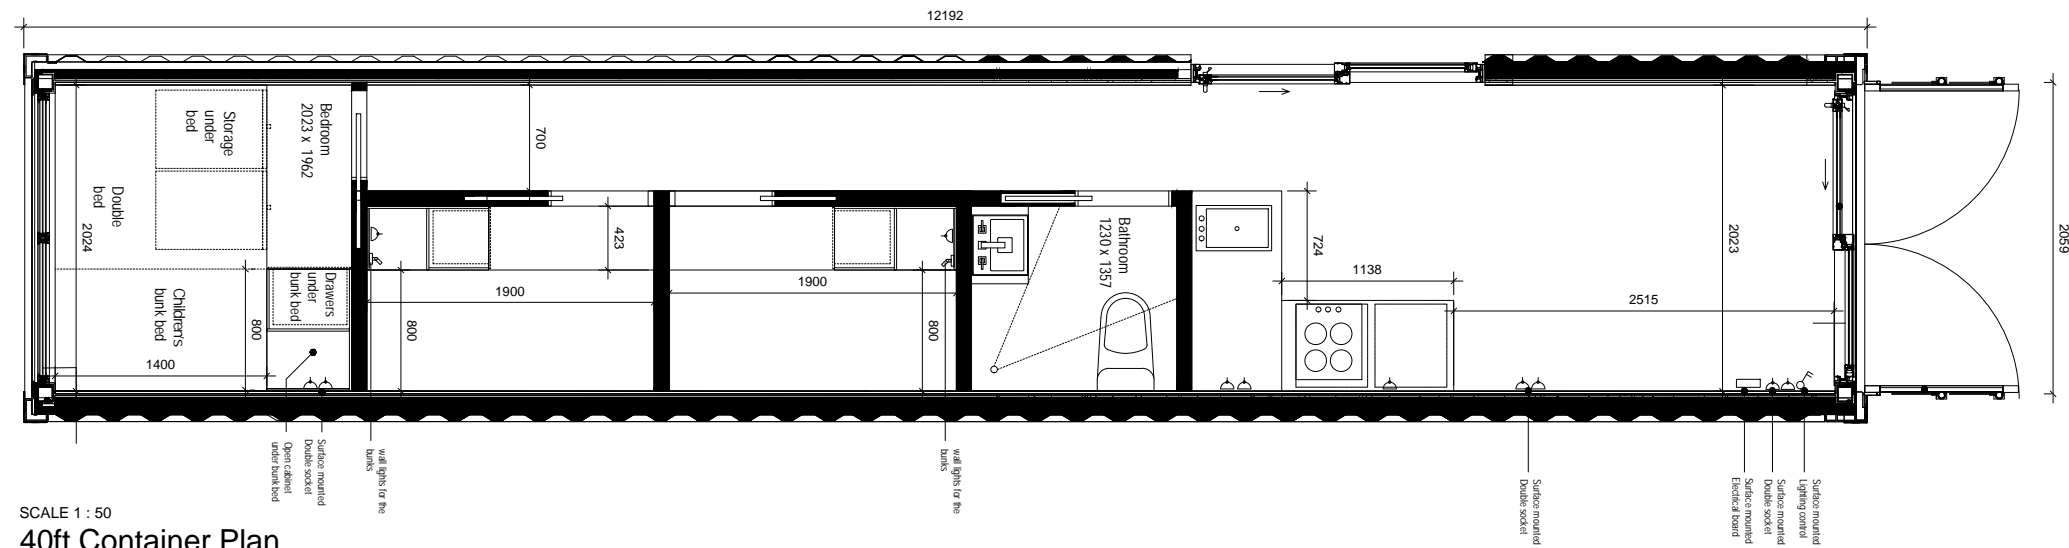

GENERAL NOTE:

External Colour: RAL7016
 Internal Colour (Walls, ceiling): RAL9010
 Internal Colour (Floor): RAL7016
 Internal Colour: (Window Frames) RAL901

SCALE 1 : 50
 40ft Container Elev 01

SCALE 1 : 50
 40ft Container Plan

SCALE 1 : 50
 40ft Container Ceiling

project
 BLOC SPACES
 blocspaces.com
 LONDON UK

title
 LS-300-E1-S1-7016
 30 SQ M Work Space

scale paper

status revision

drawing no

GENERAL NOTE:

External Colour: RAL7016
 Internal Colour (Walls, ceiling): RAL9010
 Internal Colour (Floor): RAL7016
 Internal Colour: (Window Frames) RAL901

SCALE 1 : 50
 40ft Container Elev 02

SCALE 1 : 50
 40ft Container Elev 03

SCALE 1 : 50
 40ft Container Elev 04

project
 BLOC SPACES
 blocspaces.com
 LONDON UK

title
 LS-300-E1-S1-7016
 30 SQ M Work Space

scale paper