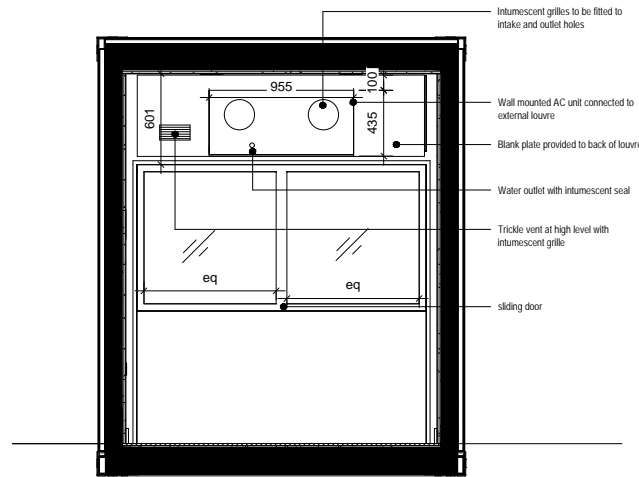

SCALE 1 : 50
 40ft Container Ceiling

project
 BLOC SPACES
 blocspaces.com
 LONDON UK

title
 LS-300-E1-S1-7016
 30 SQ M Work Space

scale paper

status revision

drawing no

GENERAL NOTE:

External Colour: RAL7016
 Internal Colour (Walls, ceiling): RAL9010
 Internal Colour (Floor): RAL7016
 Internal Colour: (Window Frames) RAL901

SCALE 1 : 50
 40ft Container Elev 02

SCALE 1 : 50
 40ft Container Elev 03

SCALE 1 : 50
 40ft Container Elev 04

project
 BLOC SPACES
 blocspaces.com
 LONDON UK

title
 LS-300-E1-S1-7016
 30 SQ M Work Space

scale paper