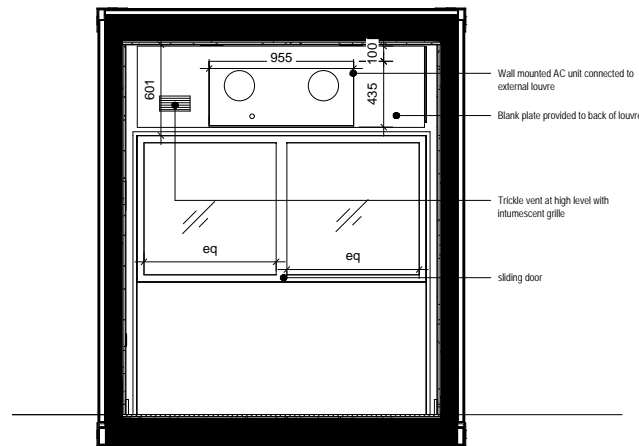

GENERAL NOTE:

External Colour: RAL9011
Internal Colour (Walls, ceiling): RAL9010
Internal Colour (Floor): RAL7016
Internal Colour: (Window Frames) RAL901

SCALE 1 : 50
40ft Container Elev 02