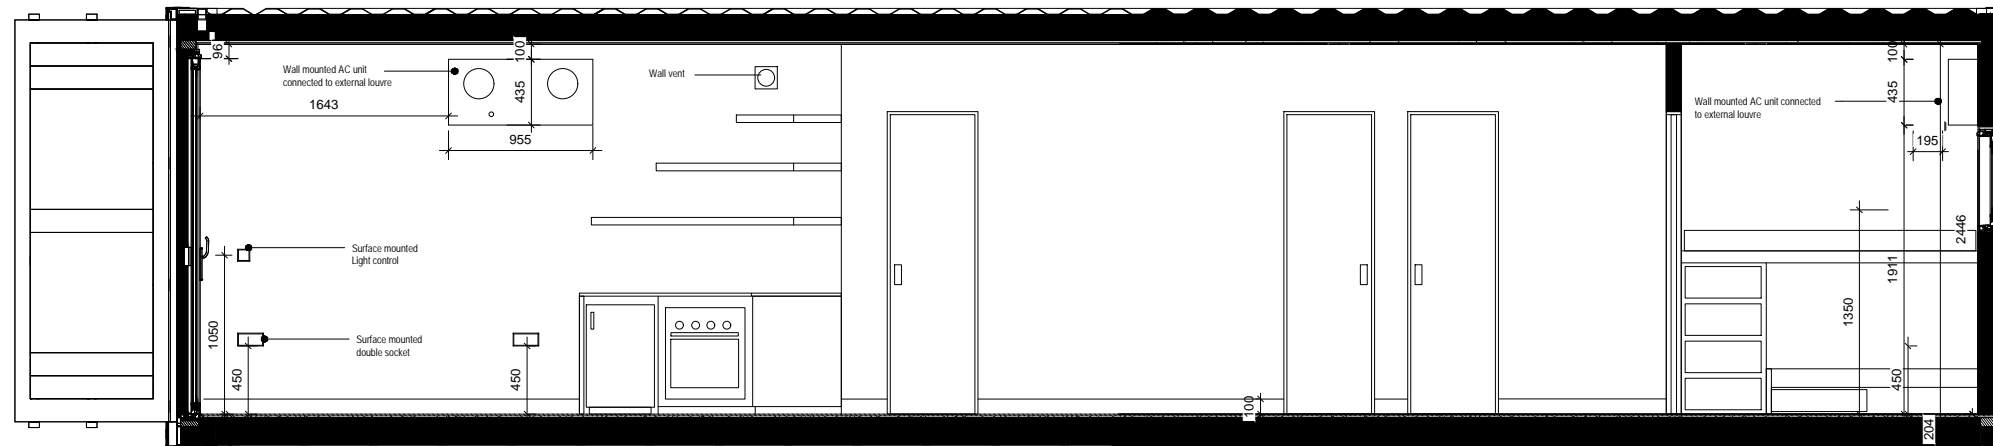

**GENERAL NOTE:**

External Colour: RAL9011  
 Internal Colour (Walls, ceiling): RAL9010  
 Internal Colour (Floor): RAL7016  
 Internal Colour: (Window Frames) RAL901

SCALE 1 : 50  
 40ft Container Elev 01

SCALE 1 : 50  
 40ft Container Plan

SCALE 1 : 50  
 40ft Container Ceiling

project BLOC SPACES blocspaces.com LONDON UK	
title LS-300-E1-S0-9011 15 SQ M Work Space	
scale	paper
status	revision
drawing no	

**GENERAL NOTE:**

External Colour: RAL9011  
 Internal Colour (Walls, ceiling): RAL9010  
 Internal Colour (Floor): RAL7016  
 Internal Colour: (Window Frames) RAL901

SCALE 1 : 50  
 40ft Container Elev 02

SCALE 1 : 50  
 40ft Container Elev 03

SCALE 1 : 50  
 40ft Container Elev 04

project  
 BLOC SPACES  
 blocspaces.com  
 LONDON UK

title  
 LS-300-E1-S0-9011  
 15 SQ M Work Space

scale paper

status revision