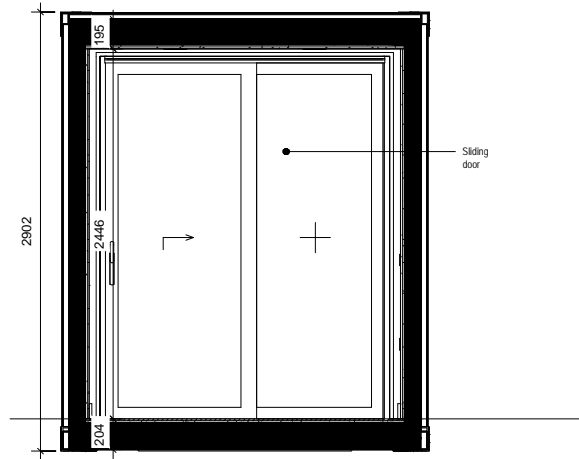

**GENERAL NOTE:**

External Colour: RAL9011  
 Internal Colour (Walls, ceiling): RAL9010  
 Internal Colour (Floor): RAL7016  
 Internal Colour: (Window Frames) RAL901

SCALE 1 : 50  
 40ft Container Elev 01

SCALE 1 : 50  
 40ft Container Plan

SCALE 1 : 50  
 40ft Container Ceiling

project BLOC SPACES blocspaces.com LONDON UK	
title LS-300-E1-S0-9011 15 SQ M Work Space	
scale	paper
status	revision
drawing no	