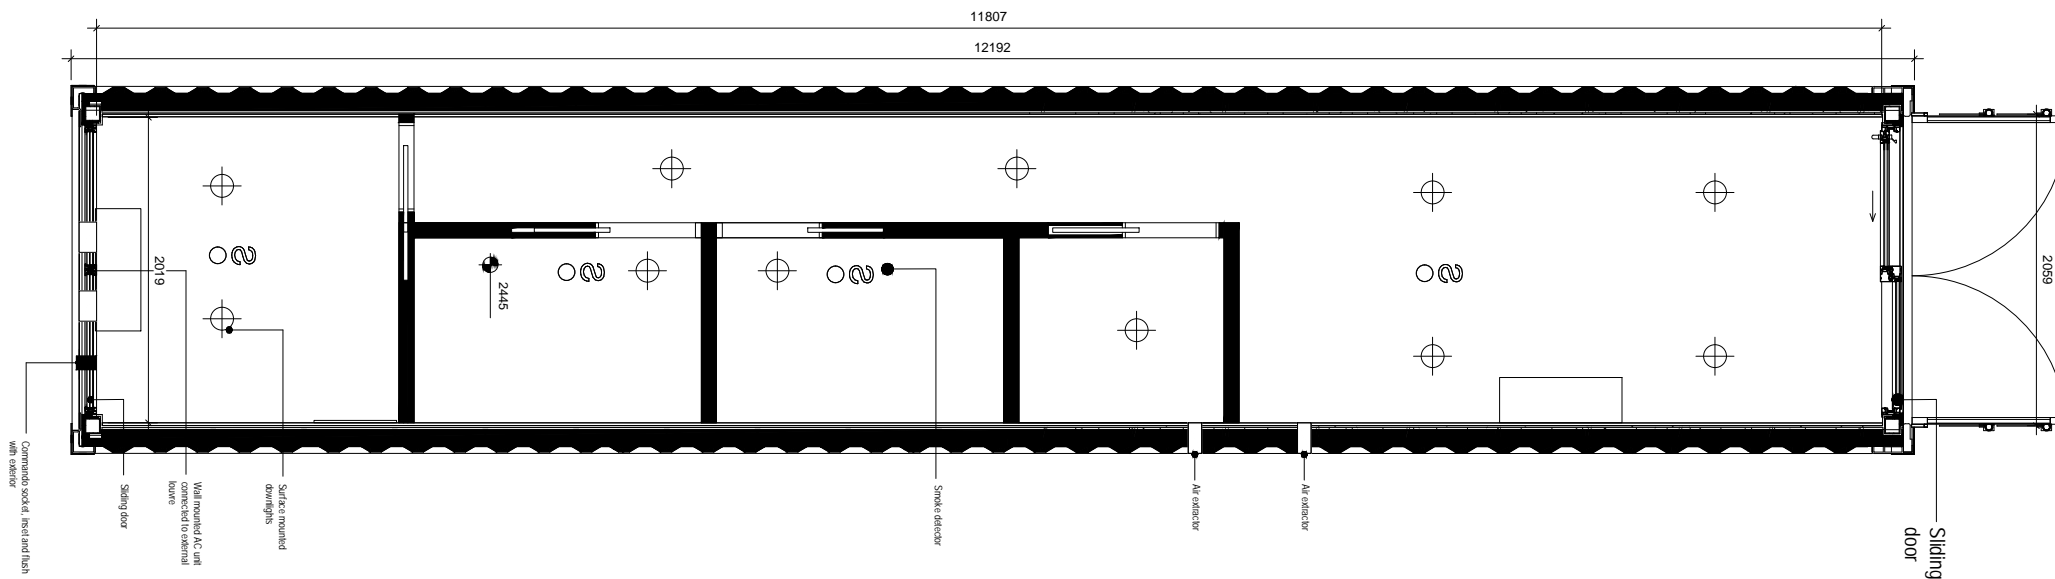

**GENERAL NOTE:**

External Colour: RAL9011  
 Internal Colour (Walls, ceiling): RAL9010  
 Internal Colour (Floor): RAL7016  
 Internal Colour: (Window Frames) RAL901

SCALE 1 : 50  
 40ft Container Elev 01

SCALE 1 : 50  
 40ft Container Plan

SCALE 1 : 50  
 40ft Container Ceiling

project BLOC SPACES blocspaces.com LONDON UK	
title LS-300-E1-S0-9011 15 SQ M Work Space	
scale	paper
status	revision
drawing no	

**GENERAL NOTE:**

External Colour: RAL9011  
 Internal Colour (Walls, ceiling): RAL9010  
 Internal Colour (Floor): RAL7016  
 Internal Colour: (Window Frames) RAL901

SCALE 1 : 50  
 40ft Container Elev 02

SCALE 1 : 50  
 40ft Container Elev 03

SCALE 1 : 50  
 40ft Container Elev 04

project  
 BLOC SPACES  
 blocspaces.com  
 LONDON UK

title  
 LS-300-E1-S0-9011  
 15 SQ M Work Space

scale paper

status revision