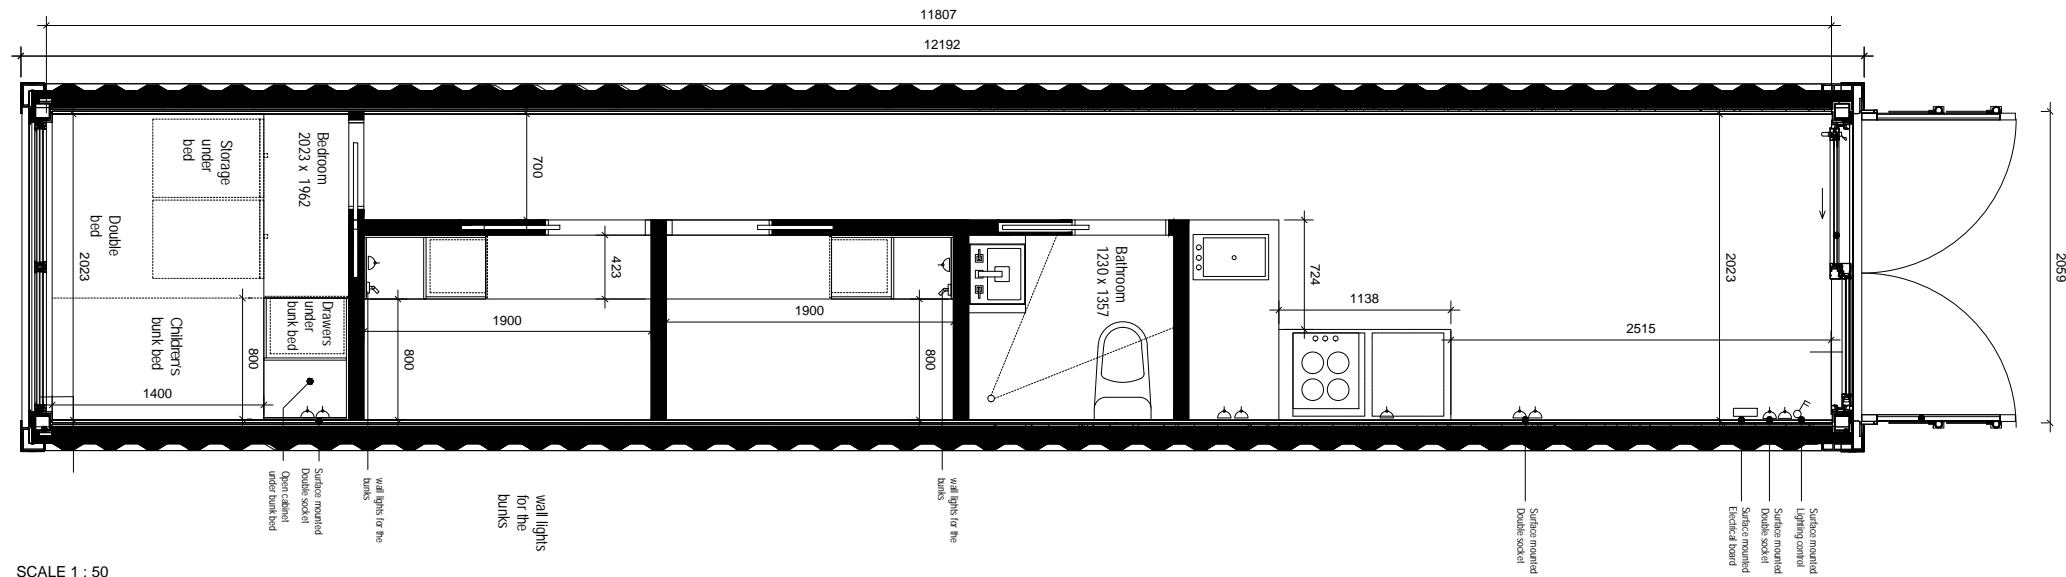

**GENERAL NOTE:**

External Colour: RAL9011  
 Internal Colour (Walls, ceiling): RAL9010  
 Internal Colour (Floor): RAL7016  
 Internal Colour: (Window Frames) RAL901

SCALE 1 : 50  
 40ft Container Elev 01

SCALE 1 : 50  
 40ft Container Plan

SCALE 1 : 50  
 40ft Container Ceiling

project BLOC SPACES blocspaces.com LONDON UK	
title LS-300-E1-S0-9011 15 SQ M Work Space	
scale	paper
status	revision
drawing no	

**GENERAL NOTE:**

External Colour: RAL9011  
 Internal Colour (Walls, ceiling): RAL9010  
 Internal Colour (Floor): RAL7016  
 Internal Colour: (Window Frames) RAL901

SCALE 1 : 50  
 40ft Container Elev 02

SCALE 1 : 50  
 40ft Container Elev 03

SCALE 1 : 50  
 40ft Container Elev 04

project  
 BLOC SPACES  
 blocspaces.com  
 LONDON UK

title  
 LS-300-E1-S0-9011  
 15 SQ M Work Space

scale paper

status revision