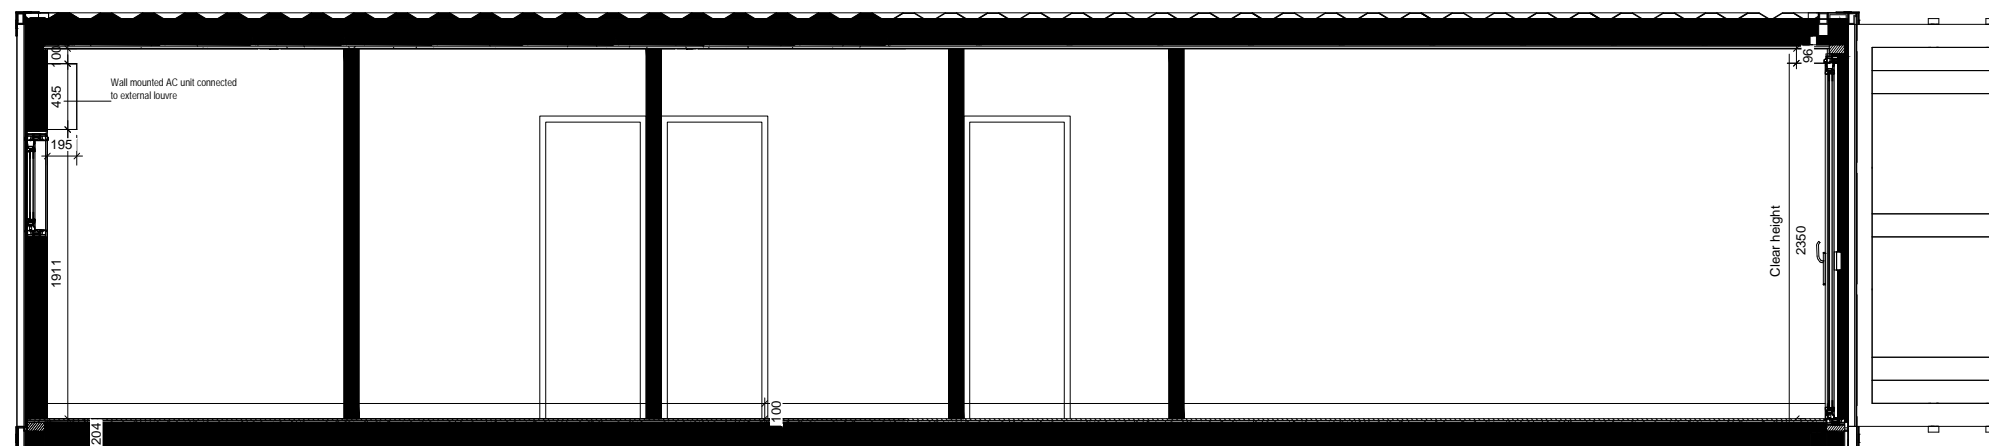

SCALE 1 : 50  
 40ft Container Plan

SCALE 1 : 50  
 40ft Container Ceiling

project BLOC SPACES blocspaces.com LONDON UK	
title LS-300-E1-S0-9011 15 SQ M Work Space	
scale	paper
status	revision
drawing no	

**GENERAL NOTE:**

External Colour: RAL9011  
 Internal Colour (Walls, ceiling): RAL9010  
 Internal Colour (Floor): RAL7016  
 Internal Colour: (Window Frames) RAL901

SCALE 1 : 50  
 40ft Container Elev 02

SCALE 1 : 50  
 40ft Container Elev 03

SCALE 1 : 50  
 40ft Container Elev 04

project  
 BLOC SPACES  
 blocspaces.com  
 LONDON UK

title  
 LS-300-E1-S0-9011  
 15 SQ M Work Space

scale paper

status revision