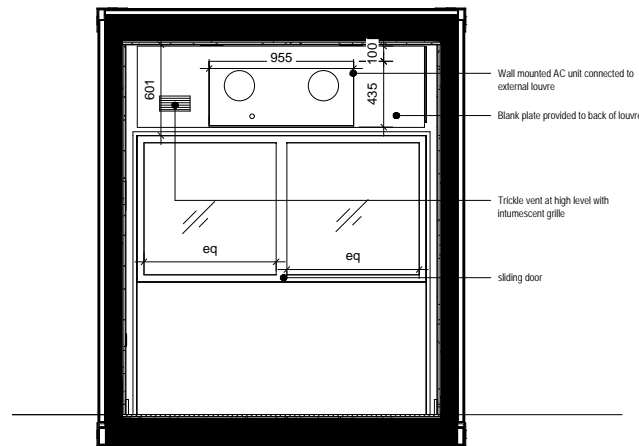

GENERAL NOTE:

External Colour: RAL9010
 Internal Colour (Walls, ceiling): RAL9010
 Internal Colour (Floor): RAL7016
 Internal Colour: (Window Frames) RAL901

SCALE 1 : 50
 40ft Container Elev 01

SCALE 1 : 50
 40ft Container Plan

SCALE 1 : 50
 40ft Container Ceiling

project BLOC SPACES blocspaces.com LONDON UK	
title LS-300-E1-S0-9010 15 SQ M Work Space	
scale	paper
status	revision
drawing no	

GENERAL NOTE:

External Colour: RAL9010
 Internal Colour (Walls, ceiling): RAL9010
 Internal Colour (Floor): RAL7016
 Internal Colour: (Window Frames) RAL901

SCALE 1 : 50
 40ft Container Elev 02

SCALE 1 : 50
 40ft Container Elev 03

SCALE 1 : 50
 40ft Container Elev 04

project
 BLOC SPACES
 blocspaces.com
 LONDON UK

title
 LS-300-E1-S0-9010
 15 SQ M Work Space

scale paper