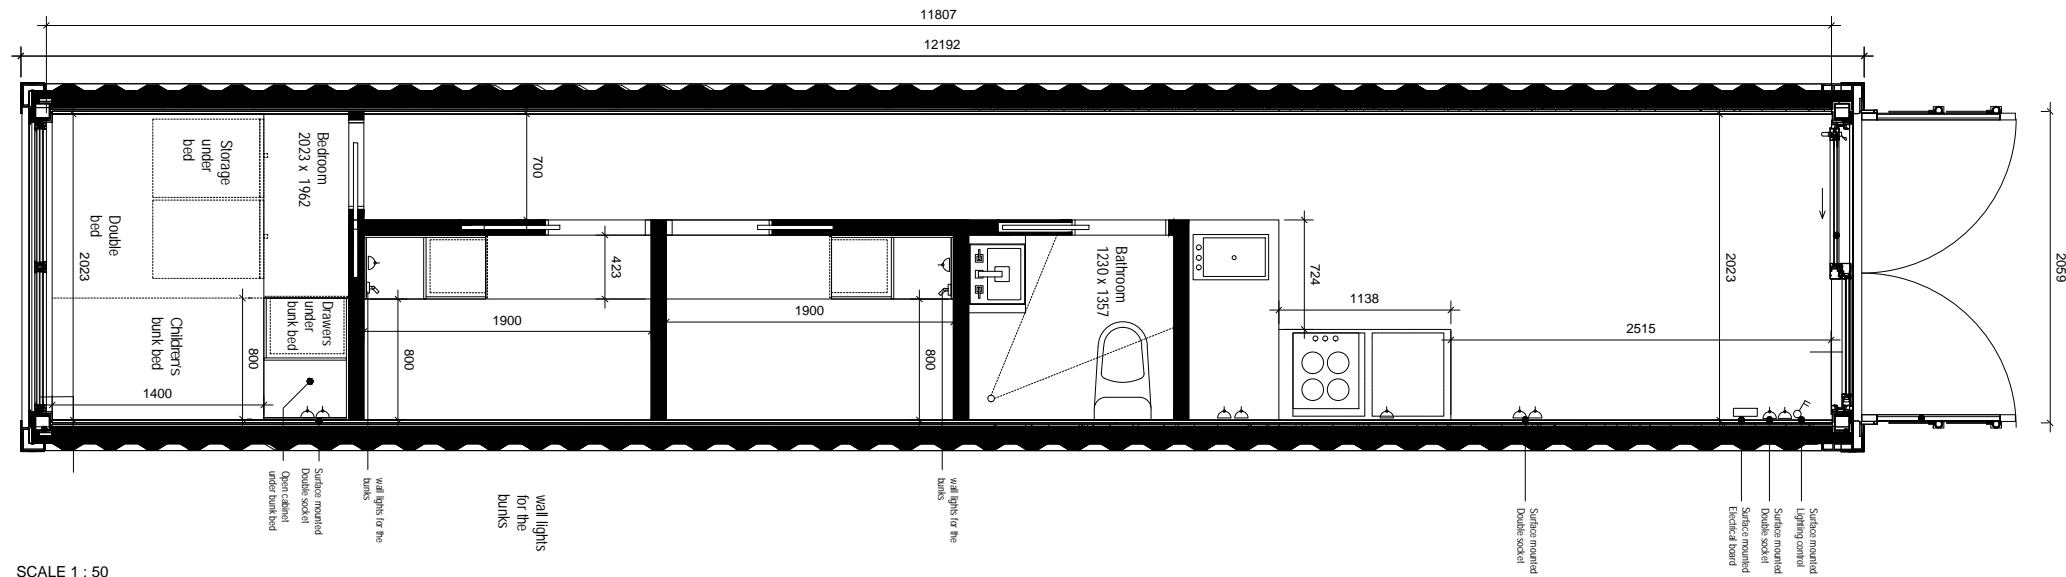

GENERAL NOTE:

External Colour: RAL9010
 Internal Colour (Walls, ceiling): RAL9010
 Internal Colour (Floor): RAL7016
 Internal Colour: (Window Frames) RAL901

SCALE 1 : 50
 40ft Container Elev 01

SCALE 1 : 50
 40ft Container Plan

SCALE 1 : 50
 40ft Container Ceiling

project BLOC SPACES blocspaces.com LONDON UK	
title LS-300-E1-S0-9010 15 SQ M Work Space	
scale	paper
status	revision
drawing no	

GENERAL NOTE:

External Colour: RAL9010
 Internal Colour (Walls, ceiling): RAL9010
 Internal Colour (Floor): RAL7016
 Internal Colour: (Window Frames) RAL901

SCALE 1 : 50
 40ft Container Elev 02

SCALE 1 : 50
 40ft Container Elev 03

SCALE 1 : 50
 40ft Container Elev 04

project
 BLOC SPACES
 blocspaces.com
 LONDON UK

title
 LS-300-E1-S0-9010
 15 SQ M Work Space

scale paper

status revision

drawing no