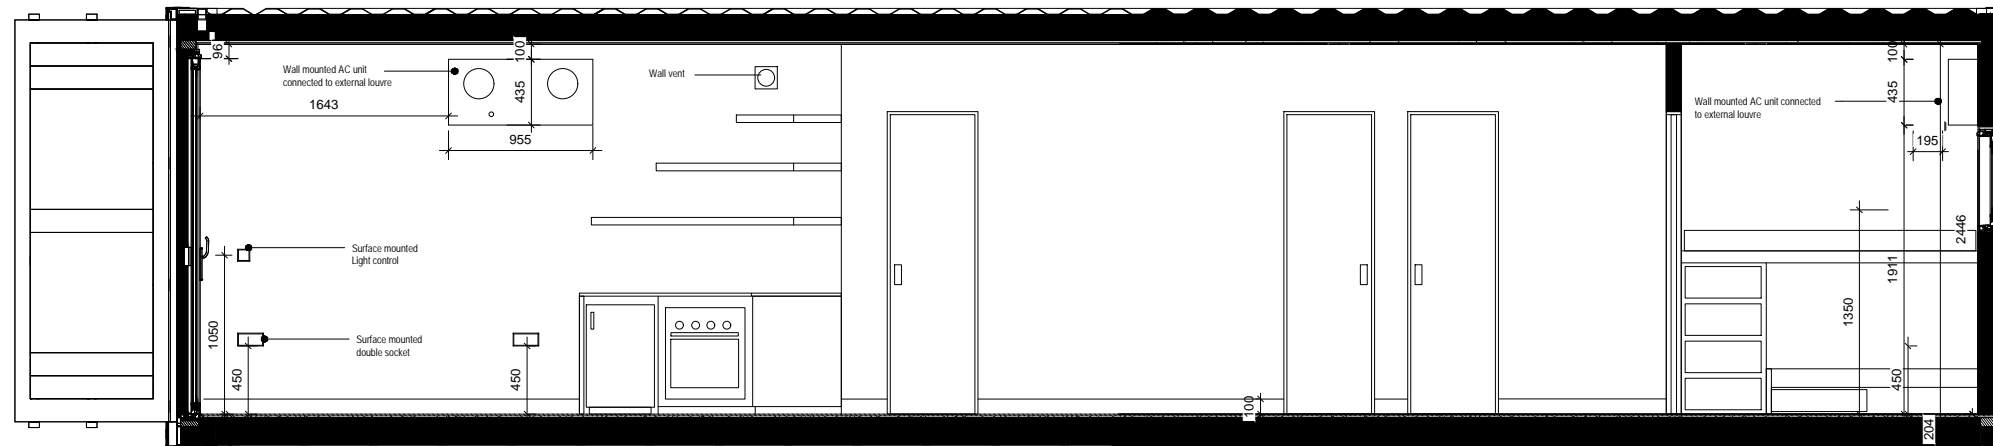

GENERAL NOTE:

External Colour: RAL9010
 Internal Colour (Walls, ceiling): RAL9010
 Internal Colour (Floor): RAL7016
 Internal Colour: (Window Frames) RAL901

SCALE 1 : 50
 40ft Container Elev 01

SCALE 1 : 50
 40ft Container Plan

SCALE 1 : 50
 40ft Container Ceiling

project BLOC SPACES blocspaces.com LONDON UK	
title LS-300-E1-S0-9010 15 SQ M Work Space	
scale	paper
status	revision
drawing no	

GENERAL NOTE:

External Colour: RAL9010
 Internal Colour (Walls, ceiling): RAL9010
 Internal Colour (Floor): RAL7016
 Internal Colour: (Window Frames) RAL901

SCALE 1 : 50
 40ft Container Elev 02

SCALE 1 : 50
 40ft Container Elev 03

SCALE 1 : 50
 40ft Container Elev 04

project
 BLOC SPACES
 blocspaces.com
 LONDON UK

title
 LS-300-E1-S0-9010
 15 SQ M Work Space

scale paper

status revision

drawing no