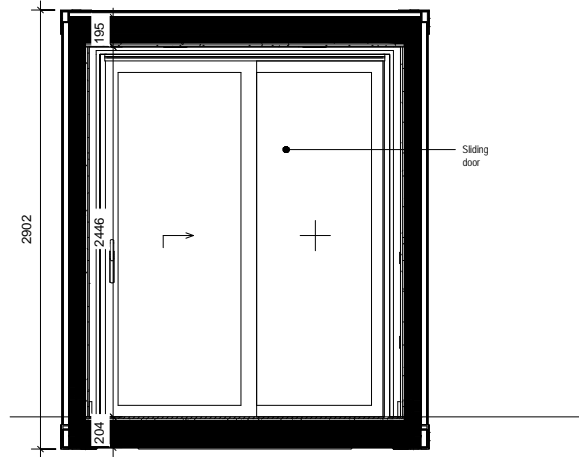

GENERAL NOTE:

External Colour: RAL9010
 Internal Colour (Walls, ceiling): RAL9010
 Internal Colour (Floor): RAL7016
 Internal Colour: (Window Frames) RAL901

SCALE 1 : 50
 40ft Container Elev 01

SCALE 1 : 50
 40ft Container Plan

SCALE 1 : 50
 40ft Container Ceiling

project BLOC SPACES blocspaces.com LONDON UK	
title LS-300-E1-S0-9010 15 SQ M Work Space	
scale	paper
status	revision
drawing no	

GENERAL NOTE:

External Colour: RAL9010
 Internal Colour (Walls, ceiling): RAL9010
 Internal Colour (Floor): RAL7016
 Internal Colour: (Window Frames) RAL901

SCALE 1 : 50
 40ft Container Elev 02

SCALE 1 : 50
 40ft Container Elev 03

SCALE 1 : 50
 40ft Container Elev 04

project
 BLOC SPACES
 blocspaces.com
 LONDON UK

title
 LS-300-E1-S0-9010
 15 SQ M Work Space

scale paper