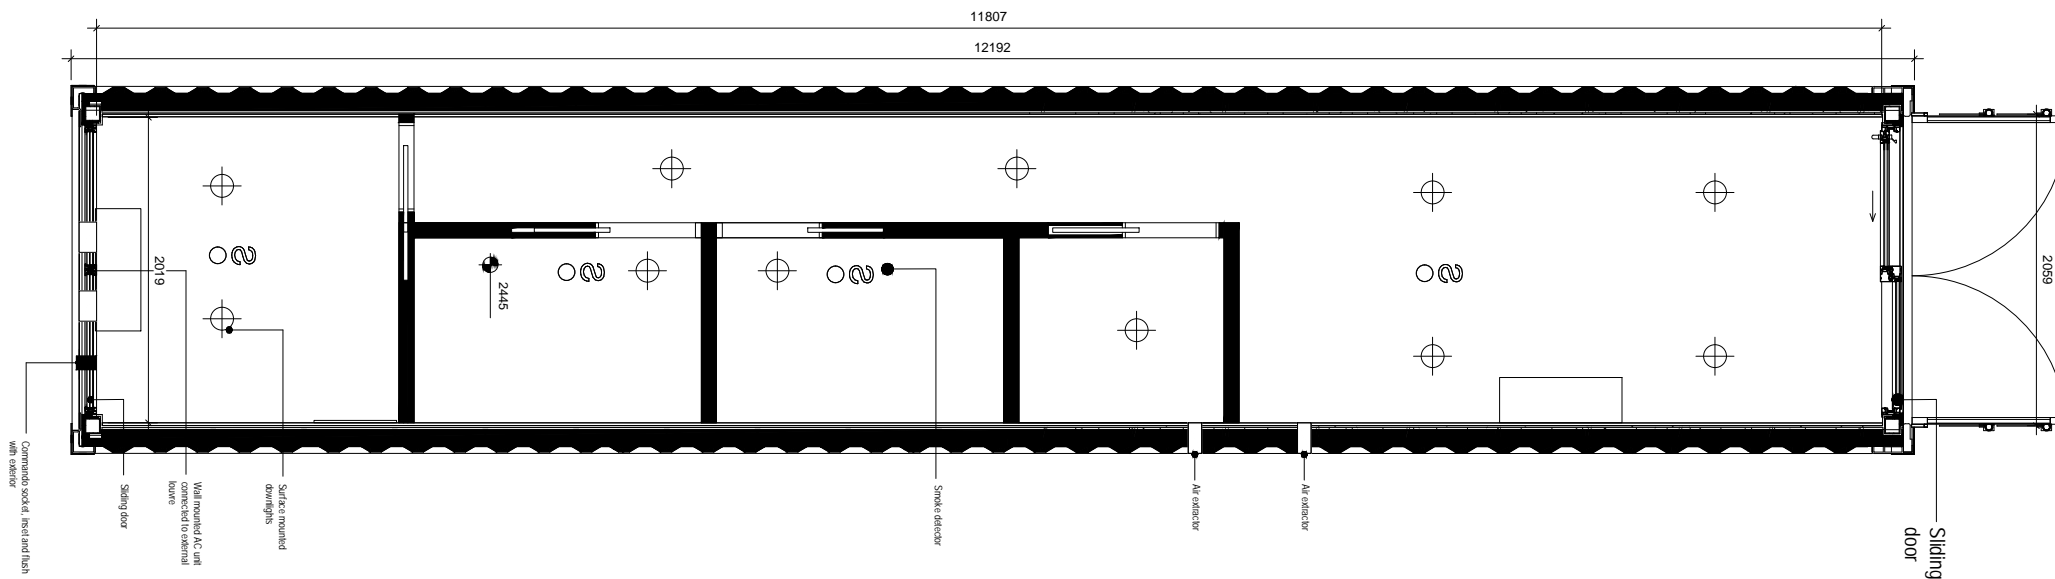

GENERAL NOTE:

External Colour: RAL9010
 Internal Colour (Walls, ceiling): RAL9010
 Internal Colour (Floor): RAL7016
 Internal Colour: (Window Frames) RAL901

SCALE 1 : 50
 40ft Container Elev 01

SCALE 1 : 50
 40ft Container Plan

SCALE 1 : 50
 40ft Container Ceiling

project BLOC SPACES blocspaces.com LONDON UK	
title LS-300-E1-S0-9010 15 SQ M Work Space	
scale	paper
status	revision
drawing no	

GENERAL NOTE:

External Colour: RAL9010
 Internal Colour (Walls, ceiling): RAL9010
 Internal Colour (Floor): RAL7016
 Internal Colour: (Window Frames) RAL901

SCALE 1 : 50
 40ft Container Elev 02

SCALE 1 : 50
 40ft Container Elev 03

SCALE 1 : 50
 40ft Container Elev 04

project
 BLOC SPACES
 blocspaces.com
 LONDON UK

title
 LS-300-E1-S0-9010
 15 SQ M Work Space

scale paper