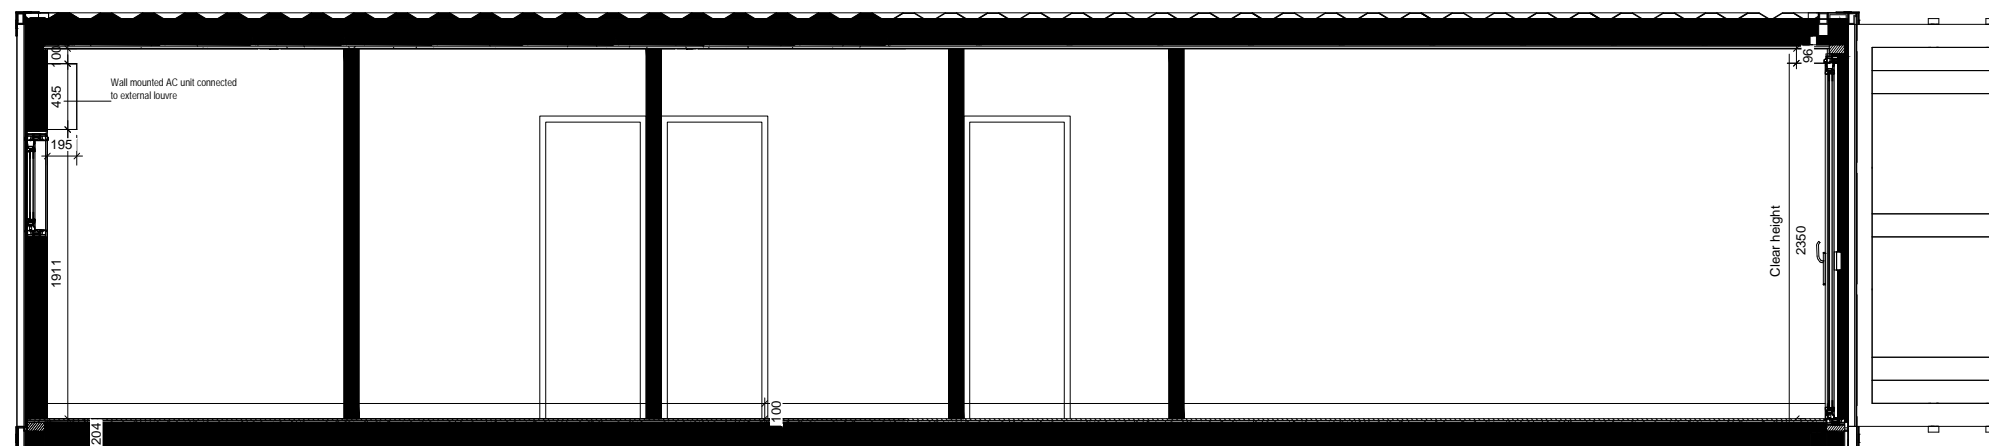

GENERAL NOTE:

External Colour: RAL9010
 Internal Colour (Walls, ceiling): RAL9010
 Internal Colour (Floor): RAL7016
 Internal Colour: (Window Frames) RAL901

SCALE 1 : 50
 40ft Container Elev 01

SCALE 1 : 50
 40ft Container Plan

SCALE 1 : 50
 40ft Container Ceiling

project BLOC SPACES blocspaces.com LONDON UK	
title LS-300-E1-S0-9010 15 SQ M Work Space	
scale	paper
status	revision
drawing no	

GENERAL NOTE:

External Colour: RAL9010
 Internal Colour (Walls, ceiling): RAL9010
 Internal Colour (Floor): RAL7016
 Internal Colour: (Window Frames) RAL901

SCALE 1 : 50
 40ft Container Elev 02

SCALE 1 : 50
 40ft Container Elev 03

SCALE 1 : 50
 40ft Container Elev 04

project
 BLOC SPACES
 blocspaces.com
 LONDON UK

title
 LS-300-E1-S0-9010
 15 SQ M Work Space

scale paper