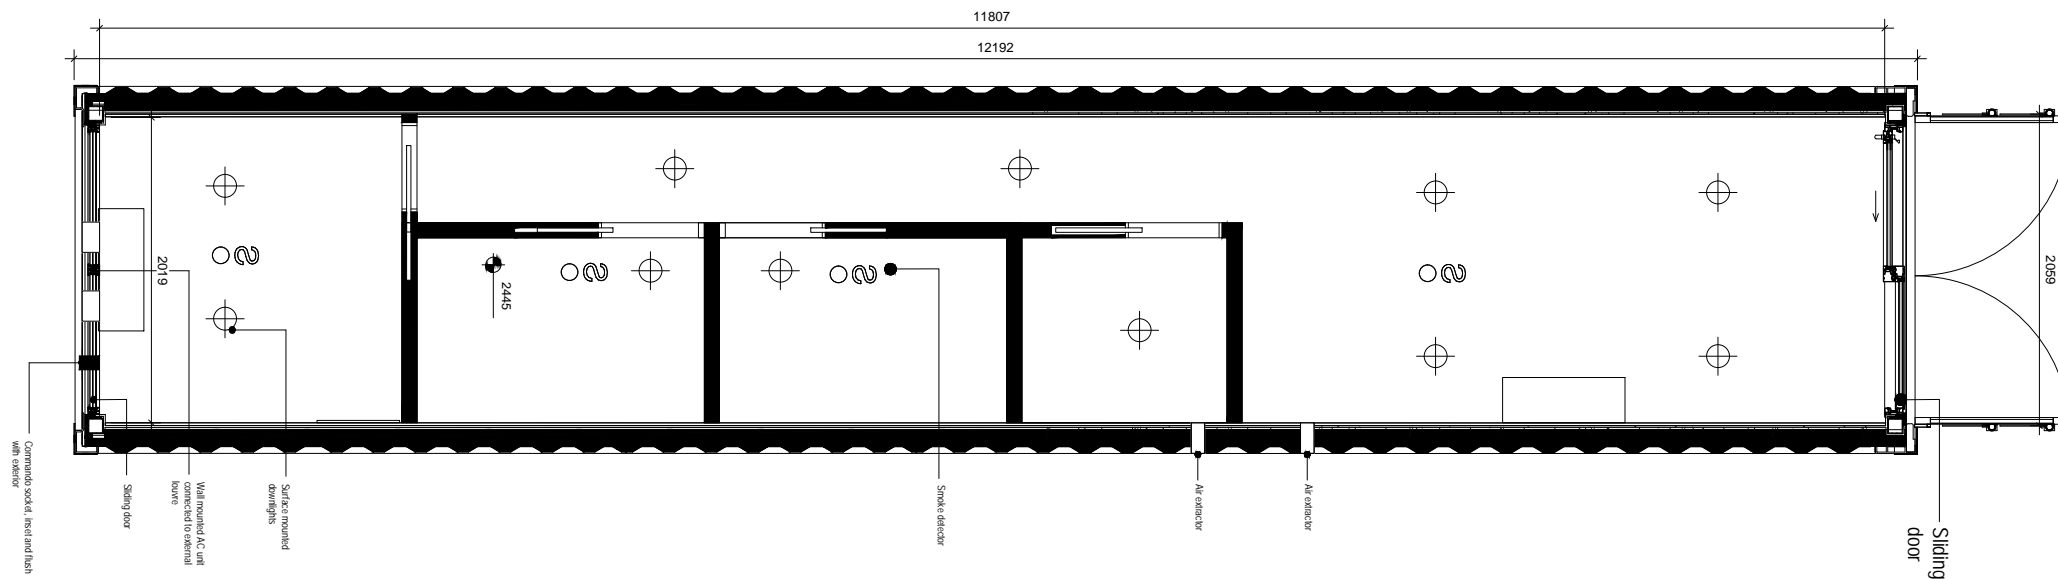

GENERAL NOTE:

External Colour: RAL7016
 Internal Colour (Walls, ceiling): RAL9010
 Internal Colour (Floor): RAL7016
 Internal Colour: (Window Frames) RAL901

SCALE 1 : 50
 40ft Container Elev 01

SCALE 1 : 50
 40ft Container Plan

SCALE 1 : 50
 40ft Container Ceiling

project
 BLOC SPACES
 blocspaces.com
 LONDON UK

title
 LS-300-E1-S0-7016
 15 SQ M Work Space

scale paper

status revision

drawing no

GENERAL NOTE:

External Colour: RAL7016
 Internal Colour (Walls, ceiling): RAL9010
 Internal Colour (Floor): RAL7016
 Internal Colour: (Window Frames) RAL901

SCALE 1 : 50
 40ft Container Elev 02

SCALE 1 : 50
 40ft Container Elev 03

SCALE 1 : 50
 40ft Container Elev 04

project
 BLOC SPACES
 blocspaces.com
 LONDON UK

title
 LS-300-E1-S0-7016
 15 SQ M Work Space

scale paper