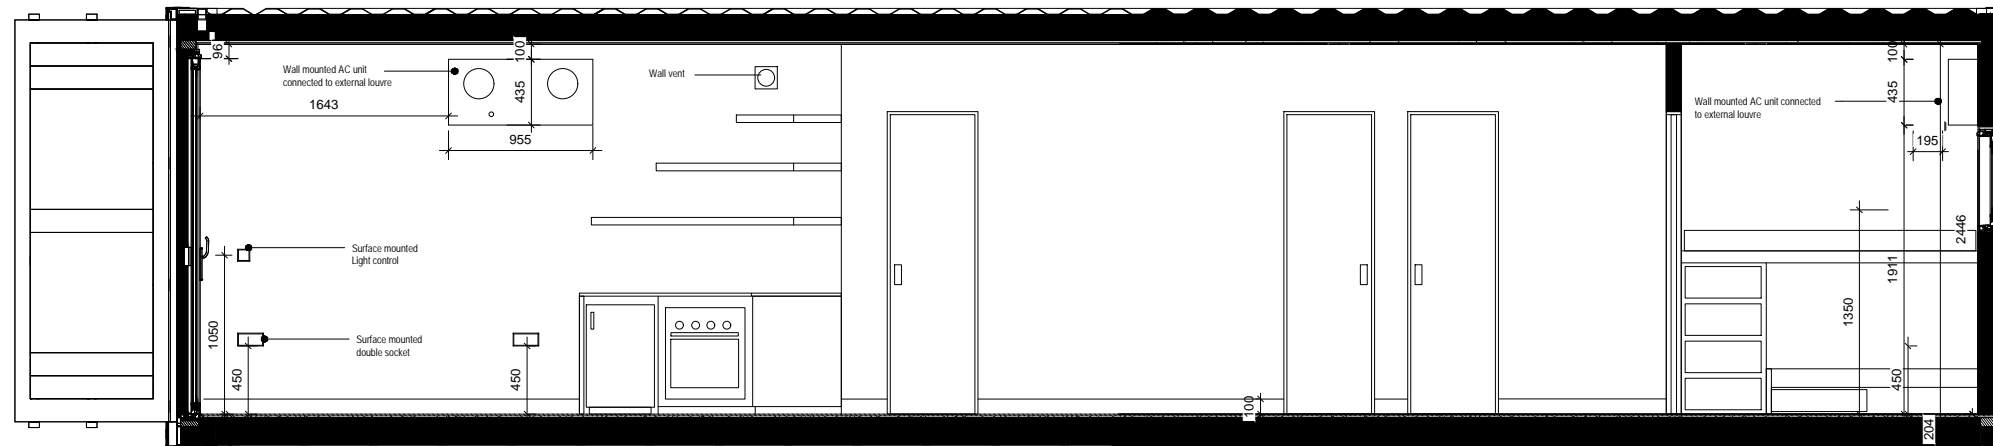

GENERAL NOTE:

External Colour: RAL7016
 Internal Colour (Walls, ceiling): RAL9010
 Internal Colour (Floor): RAL7016
 Internal Colour: (Window Frames) RAL901

SCALE 1 : 50
 40ft Container Elev 01

SCALE 1 : 50
 40ft Container Plan

SCALE 1 : 50
 40ft Container Ceiling

project
 BLOC SPACES
 blocspaces.com
 LONDON UK

title
 LS-300-E1-S0-7016
 15 SQ M Work Space

scale paper

status revision

drawing no

GENERAL NOTE:

External Colour: RAL7016
 Internal Colour (Walls, ceiling): RAL9010
 Internal Colour (Floor): RAL7016
 Internal Colour: (Window Frames) RAL901

SCALE 1 : 50
 40ft Container Elev 02

SCALE 1 : 50
 40ft Container Elev 03

SCALE 1 : 50
 40ft Container Elev 04

project
 BLOC SPACES
 blocspaces.com
 LONDON UK

title
 LS-300-E1-S0-7016
 15 SQ M Work Space

scale paper

status revision

drawing no