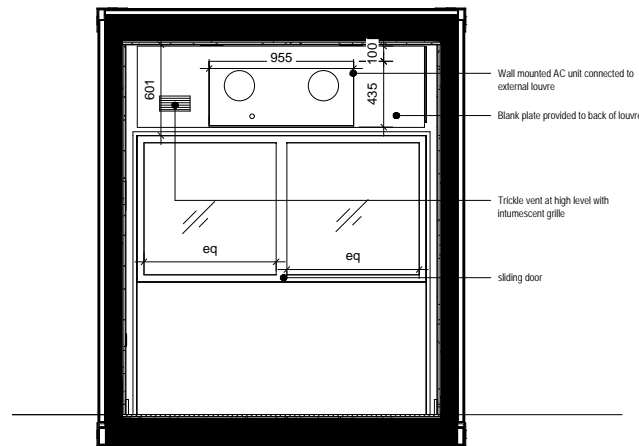

SCALE 1 : 50
 40ft Container Ceiling

project
 BLOC SPACES
 blocspaces.com
 LONDON UK

title
 LS-300-E1-S0-7016
 15 SQ M Work Space

scale paper

status revision

drawing no

GENERAL NOTE:

External Colour: RAL7016
 Internal Colour (Walls, ceiling): RAL9010
 Internal Colour (Floor): RAL7016
 Internal Colour: (Window Frames) RAL901

SCALE 1 : 50
 40ft Container Elev 02

SCALE 1 : 50
 40ft Container Elev 03

SCALE 1 : 50
 40ft Container Elev 04

project
 BLOC SPACES
 blocspaces.com
 LONDON UK

title
 LS-300-E1-S0-7016
 15 SQ M Work Space

scale paper