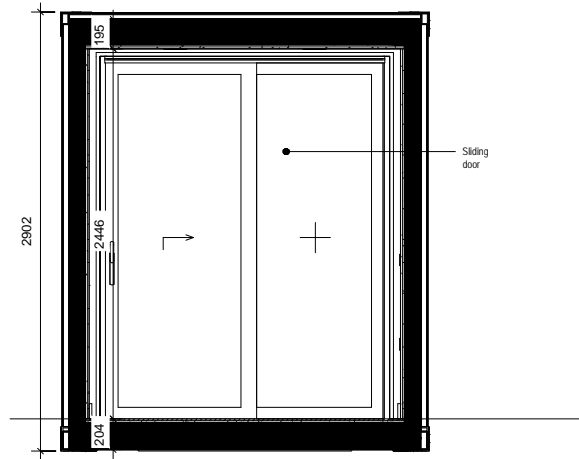

GENERAL NOTE:

External Colour: RAL7016
 Internal Colour (Walls, ceiling): RAL9010
 Internal Colour (Floor): RAL7016
 Internal Colour: (Window Frames) RAL901

SCALE 1 : 50
 40ft Container Elev 01

SCALE 1 : 50
 40ft Container Plan

SCALE 1 : 50
 40ft Container Ceiling

project
 BLOC SPACES
 blocspaces.com
 LONDON UK

title
 LS-300-E1-S0-7016
 15 SQ M Work Space

scale paper

status revision

drawing no

GENERAL NOTE:

External Colour: RAL7016
 Internal Colour (Walls, ceiling): RAL9010
 Internal Colour (Floor): RAL7016
 Internal Colour: (Window Frames) RAL901

SCALE 1 : 50
 40ft Container Elev 02

SCALE 1 : 50
 40ft Container Elev 03

SCALE 1 : 50
 40ft Container Elev 04

project
 BLOC SPACES
 blocspaces.com
 LONDON UK

title
 LS-300-E1-S0-7016
 15 SQ M Work Space

scale paper