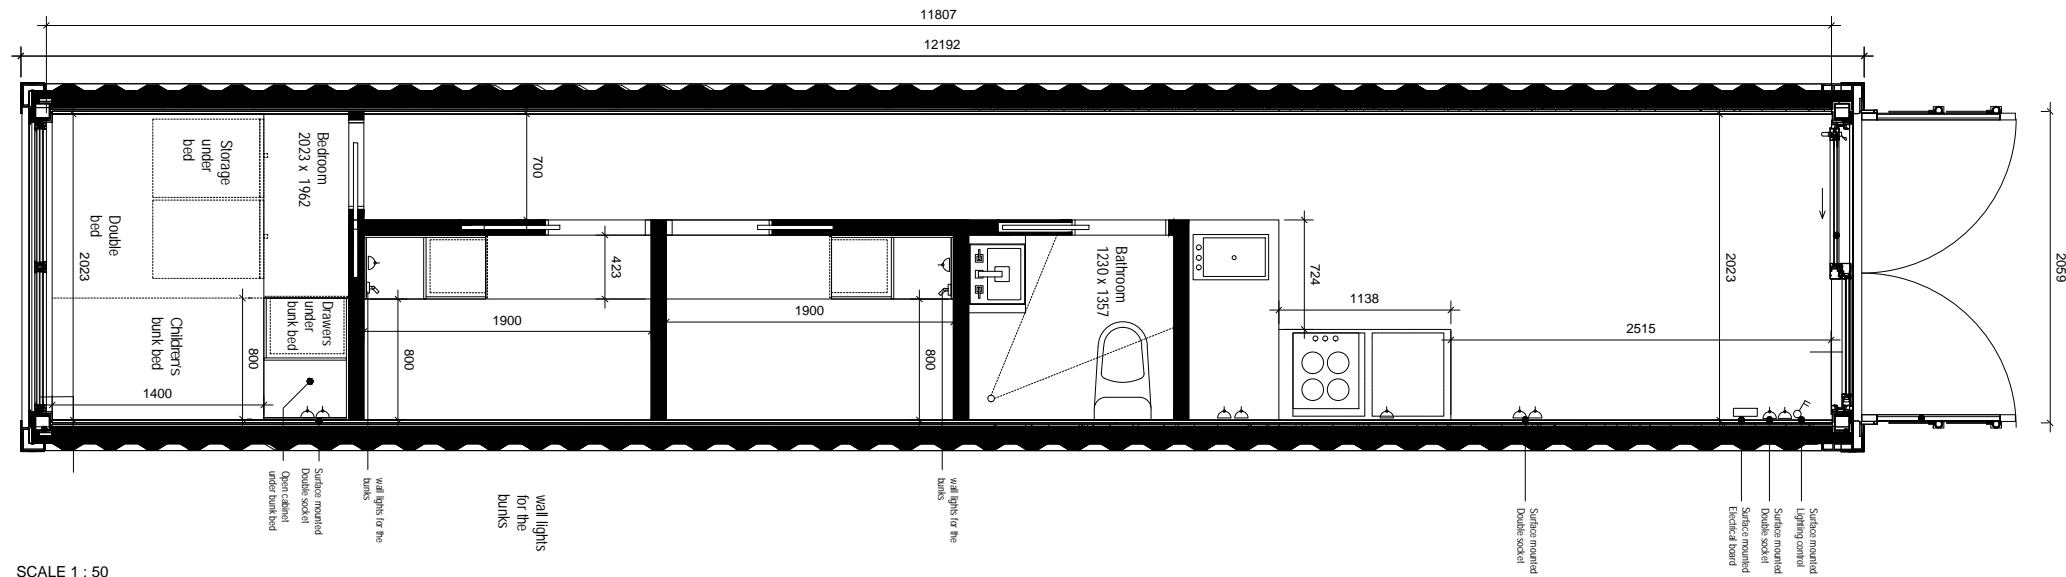

GENERAL NOTE:

External Colour: RAL7016
 Internal Colour (Walls, ceiling): RAL9010
 Internal Colour (Floor): RAL7016
 Internal Colour: (Window Frames) RAL901

SCALE 1 : 50
 40ft Container Elev 01

SCALE 1 : 50
 40ft Container Plan

SCALE 1 : 50
 40ft Container Ceiling

project
 BLOC SPACES
 blocspaces.com
 LONDON UK

title
 LS-300-E1-S0-7016
 15 SQ M Work Space

scale paper

status revision

drawing no

GENERAL NOTE:

External Colour: RAL7016
 Internal Colour (Walls, ceiling): RAL9010
 Internal Colour (Floor): RAL7016
 Internal Colour: (Window Frames) RAL901

SCALE 1 : 50
 40ft Container Elev 02

SCALE 1 : 50
 40ft Container Elev 03

SCALE 1 : 50
 40ft Container Elev 04

project
 BLOC SPACES
 blocspaces.com
 LONDON UK

title
 LS-300-E1-S0-7016
 15 SQ M Work Space

scale paper

status revision

drawing no