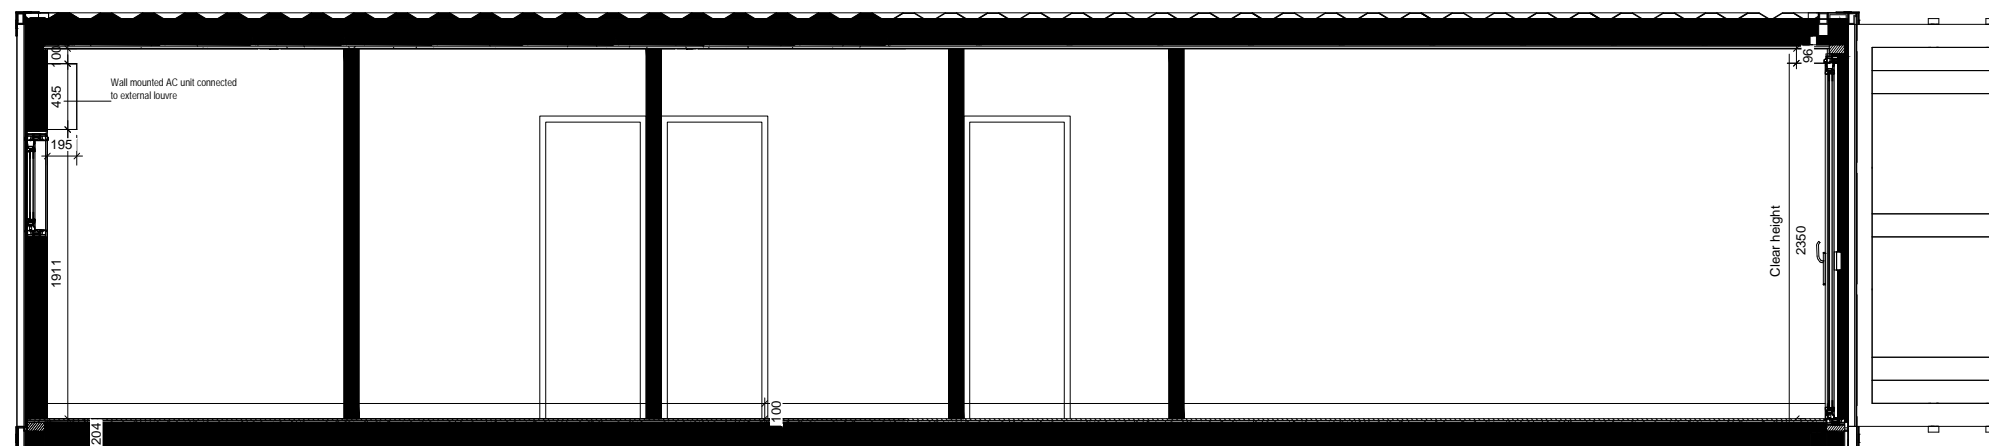

GENERAL NOTE:

External Colour: RAL7016
 Internal Colour (Walls, ceiling): RAL9010
 Internal Colour (Floor): RAL7016
 Internal Colour: (Window Frames) RAL901

SCALE 1 : 50
 40ft Container Elev 01

SCALE 1 : 50
 40ft Container Plan

SCALE 1 : 50
 40ft Container Ceiling

project
 BLOC SPACES
 blocspaces.com
 LONDON UK

title
 LS-300-E1-S0-7016
 15 SQ M Work Space

scale paper

status revision

drawing no

GENERAL NOTE:

External Colour: RAL7016
 Internal Colour (Walls, ceiling): RAL9010
 Internal Colour (Floor): RAL7016
 Internal Colour: (Window Frames) RAL901

SCALE 1 : 50
 40ft Container Elev 02

SCALE 1 : 50
 40ft Container Elev 03

SCALE 1 : 50
 40ft Container Elev 04

project
 BLOC SPACES
 blocspaces.com
 LONDON UK

title
 LS-300-E1-S0-7016
 15 SQ M Work Space

scale paper